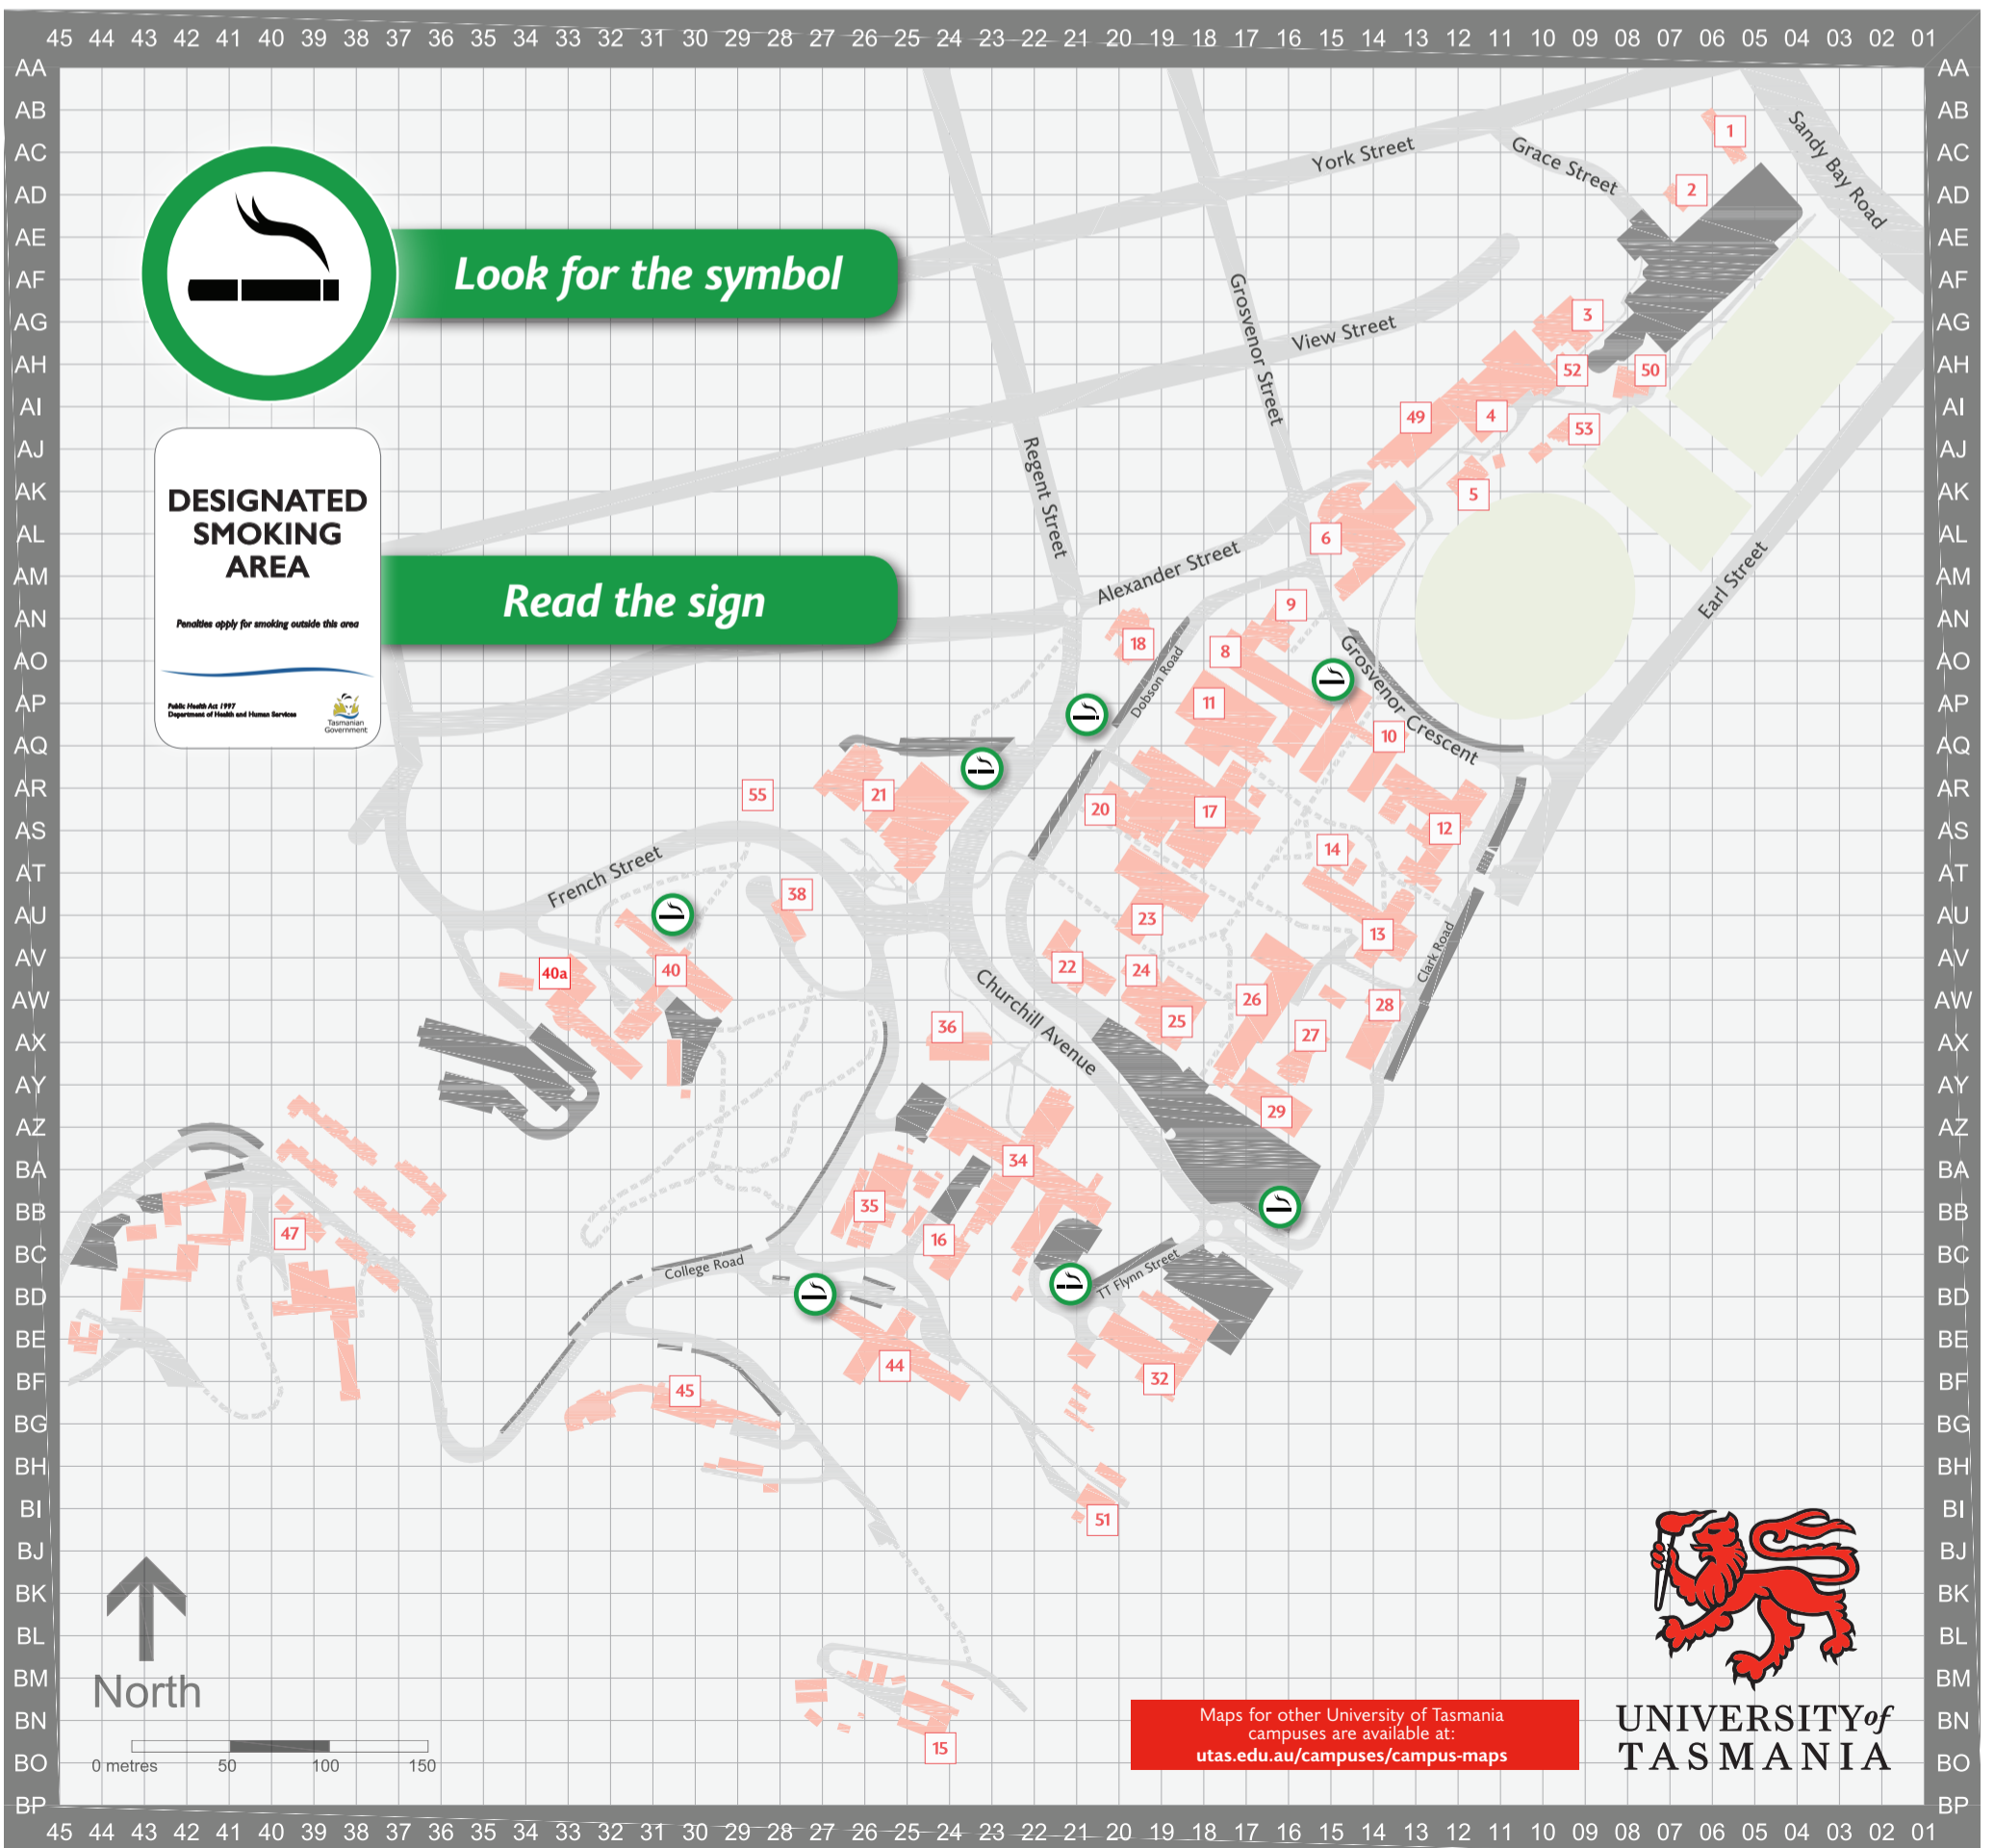

Designated Smoking Areas Sandy Bay Campus

	Grid Ref.	No.
301 Sandy Bay Road	AC06	1
6 Grace Street	AD07	2
Accommodation Services	BB39	47
Administration Building	AW21	22
Agricultural Science	BA22	34
Arts Lecture Theatre	AX16	27
Centenary Building	AR15	10
Central Science Laboratory	AR19	17
Chemistry	AR19	17
Child Care Centre (Lady Gowrie)	AG10	3
Child Care Cottage	AJ10	53
Christ College	BB39	47
Classics Museum, John Elliott	AX19	25
CODES - Centre for Ore Deposit and Earth Sciences	AS13	12
Co-op Bookshop	AS25	21
Community Health Clinic	AH10	52
Computing and Information Technology	AR15	10
Corporate Services Building	BE20	32
Cricket Pavilion	AK12	5
CSIRO	BF31	45
Earth Sciences	AS13	12
Education	AW31	40
Engineering	AP16	8
Engineering Workshop	AQ18	11
English Language Centre	AW31	40

Refectory (The Ref)	AS25	21
Research House	AU28	38
Research Office	AC06	1
Riawunna	AX17	26
Rugby Club	A108	50
Sciences and Engineering, College of	AR15	10
Security	AD07	2
Social Sciences	AX17	26
Source Wholefoods	AR29	55
Steps Building	BI21	51
Student Administration	AU19	23
Surveying and Spatial Sciences	AN16	9
Tasmanian Institute of Agriculture (TIA)	BC24	16
Tasmanian Institute of Learning and Teaching (TILT)	AS25	21
Tasmanian School of Business and Economics (TSBE)	AR15	10
Tasmania University Union (TUU)	AS25	21
Trade Table Cafe	AR15	10
TUU Building	AS25	21
Unigym	AI11	4
University Apartments	BB39	47
University Centre	AX19	25
University Club	AO20	18
University College	AI13	49
University Foundation	AO20	18
Zoology	BA22	34

Maps for other University of Tasmania campuses are available at: utas.edu.au/campuses/campus-maps