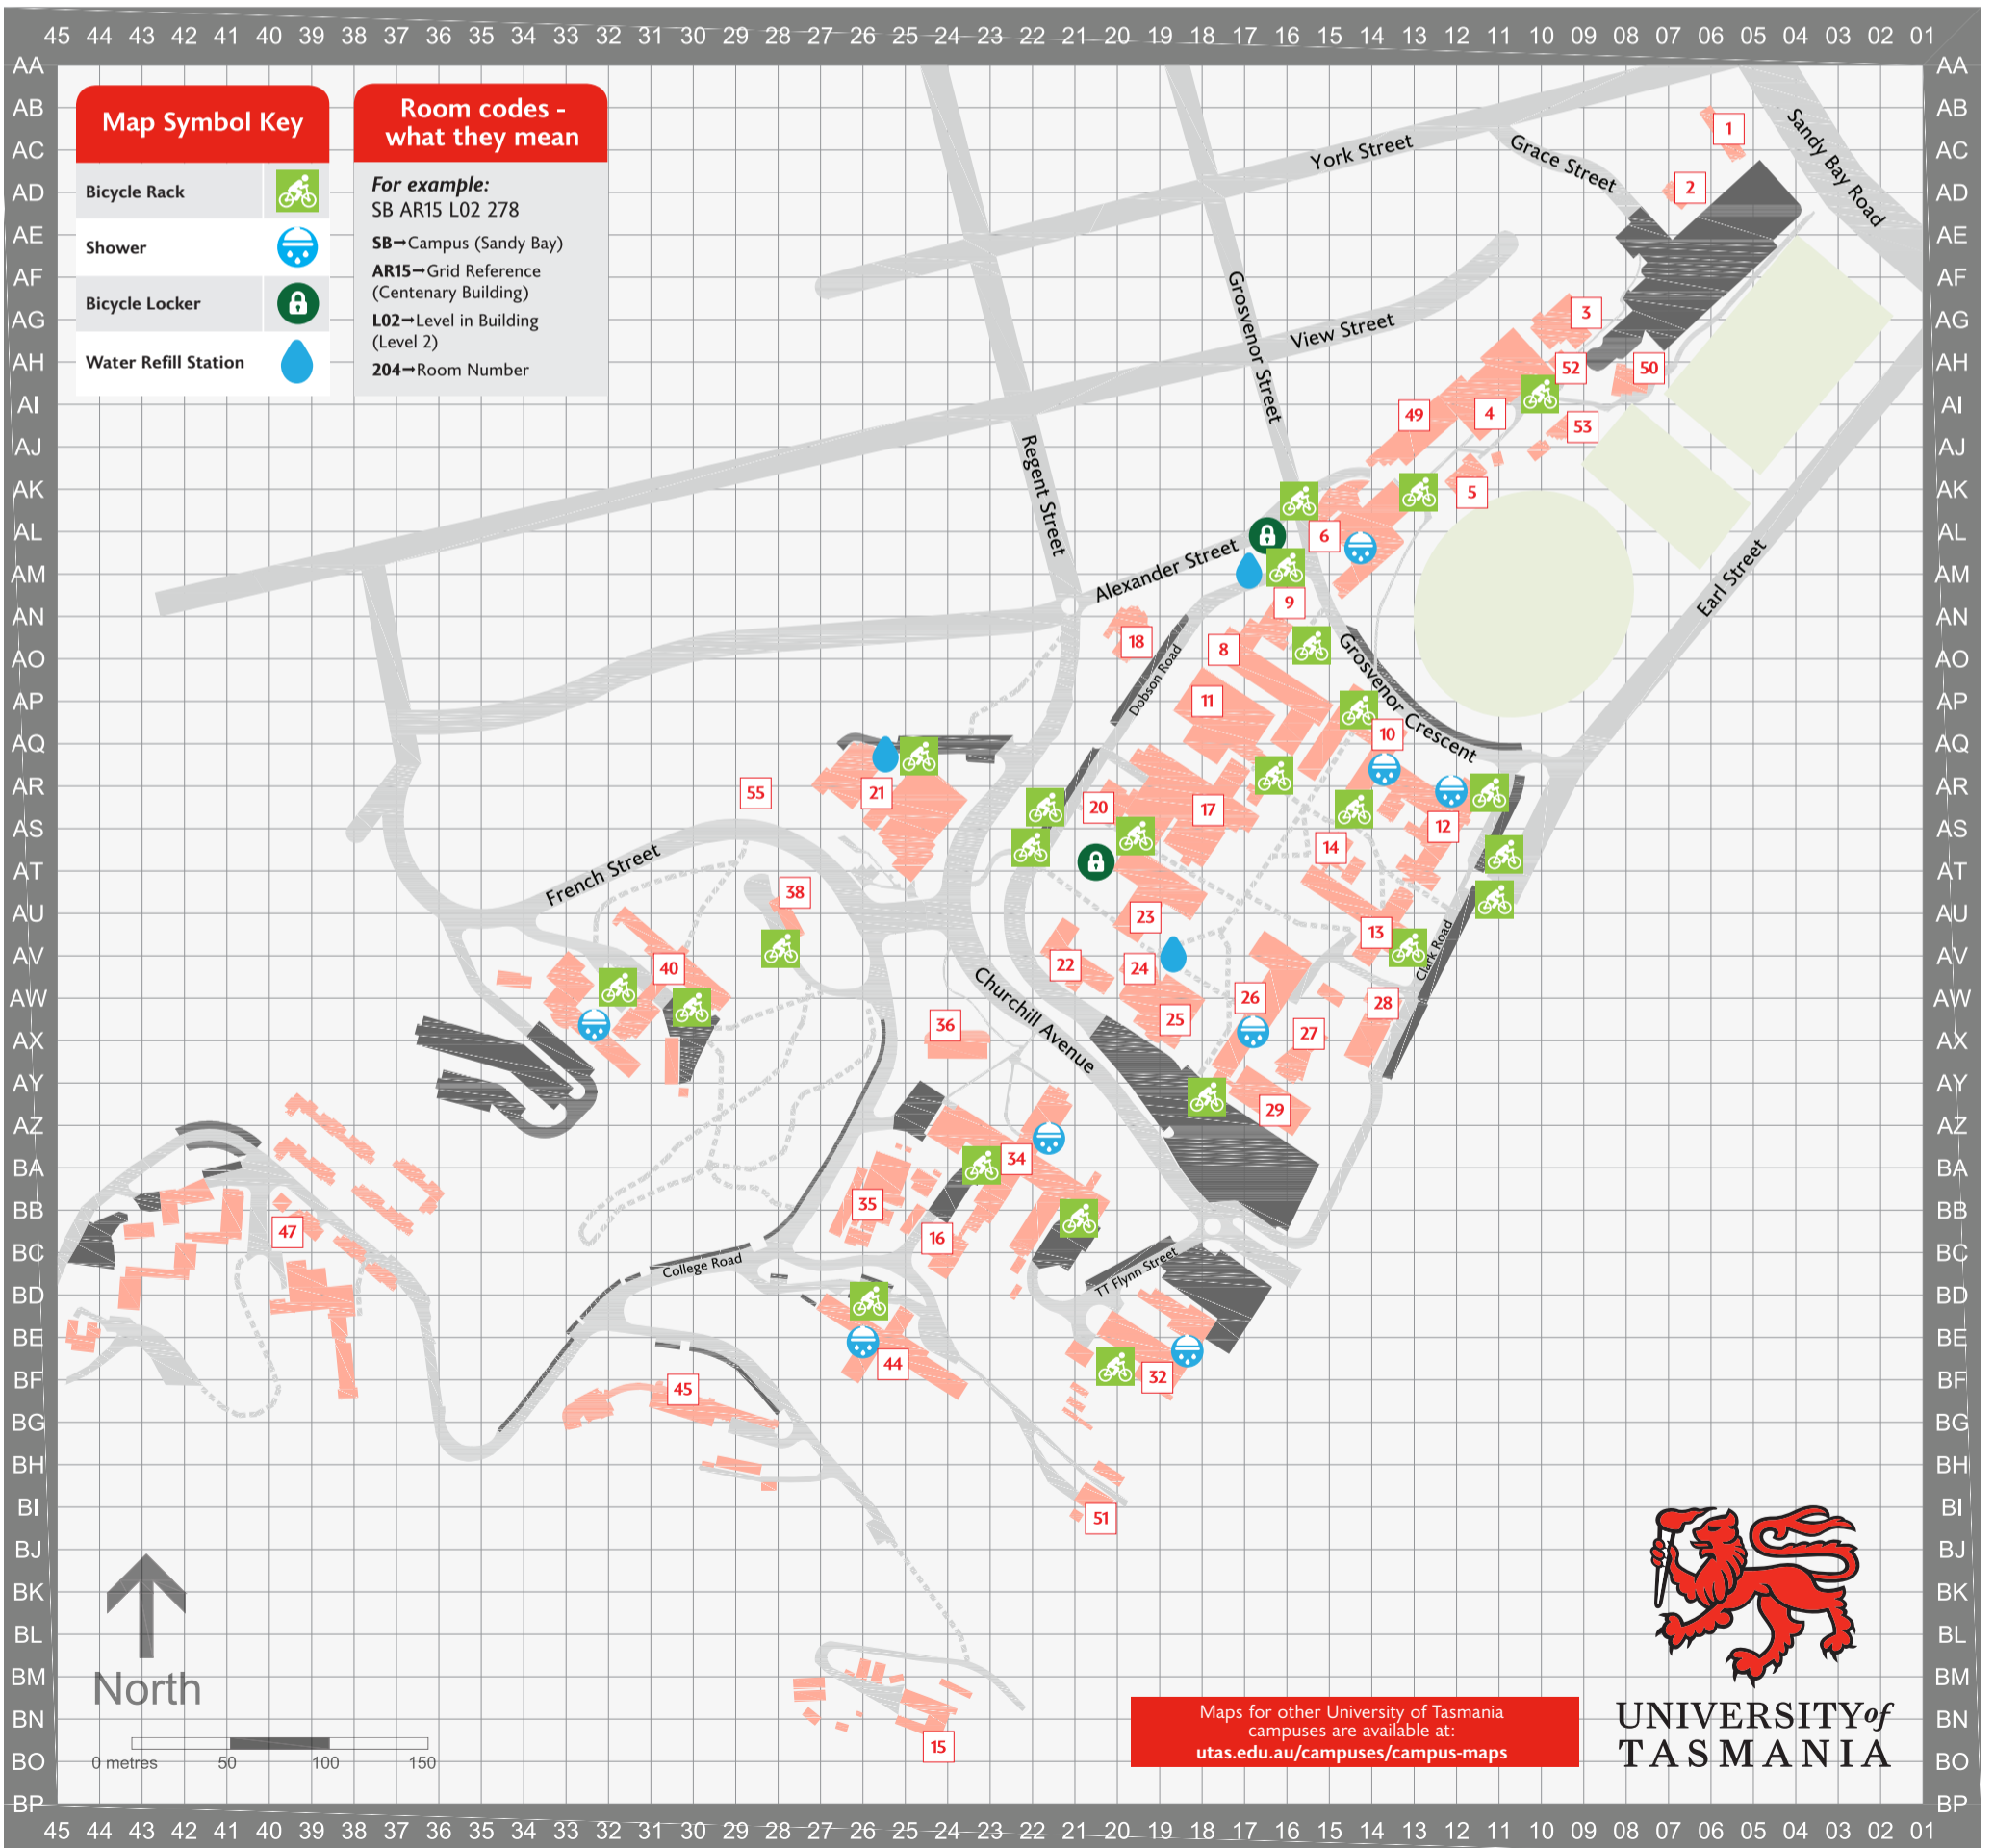

Sandy Bay Campus – Bicycle Facilities

	Grid Ref.	No.
301 Sandy Bay Road	AC06	1
6 Grace Street	AD07	2
Accommodation Services	BB39	47
Administration Building	AW21	22
Agricultural Science	BA22	34
Arts Lecture Theatre	AX16	27
Centenary Building	AR15	10
Central Science Laboratory	AR19	17
Chemistry	AR19	17
Child Care Centre (Lady Gowrie)	AG10	3
Child Care Cottage	AJ10	53
Christ College	BB39	47
Classics Museum, John Elliott	AX19	25
CODES - Centre for Ore Deposit and Earth Sciences	AS13	12
Co-op Bookshop	AS25	21
Community Health Clinic	AH10	52
Computing and Information Technology	AR15	10
Corporate Services Building	BE20	32
Cricknet Pavilion	AK12	5
CSIRO	BF31	45
Earth Sciences	AS13	12
Education	AW31	40
Engineering	AP16	8
Engineering Workshop	AQ18	11
English Language Centre	AW31	40

Refectory (The Ref)	AS25	21
Research House	AU28	38
Research Office	AC06	1
Riawunna	AX17	26
Rugby Club	A108	50
Sciences and Engineering, College of	AR15	10
Security	AD07	2
Social Sciences	AX17	26
Source Wholefoods	AR29	55
Steps Building	BI21	51
Student Administration	AU19	23
Surveying and Spatial Sciences	AN16	9
Tasmanian Institute of Agriculture (TIA)	BC24	16
Tasmanian Institute of Learning and Teaching (TILT)	AS25	21
Tasmanian School of Business and Economics (TSBE)	AR15	10
Tasmania University Union (TUU)	AS25	21
Trade Table Cafe	AR15	10
TUU Building	AS25	21
Unigym	AI11	4
University Apartments	BB39	47
University Centre	AX19	25
University Club	AO20	18
University College	AI13	49
University Foundation	AO20	18
Zoology	BA22	34

Maps for other University of Tasmania campuses are available at: utas.edu.au/campuses/campus-maps

UNIVERSITY of TASMANIA