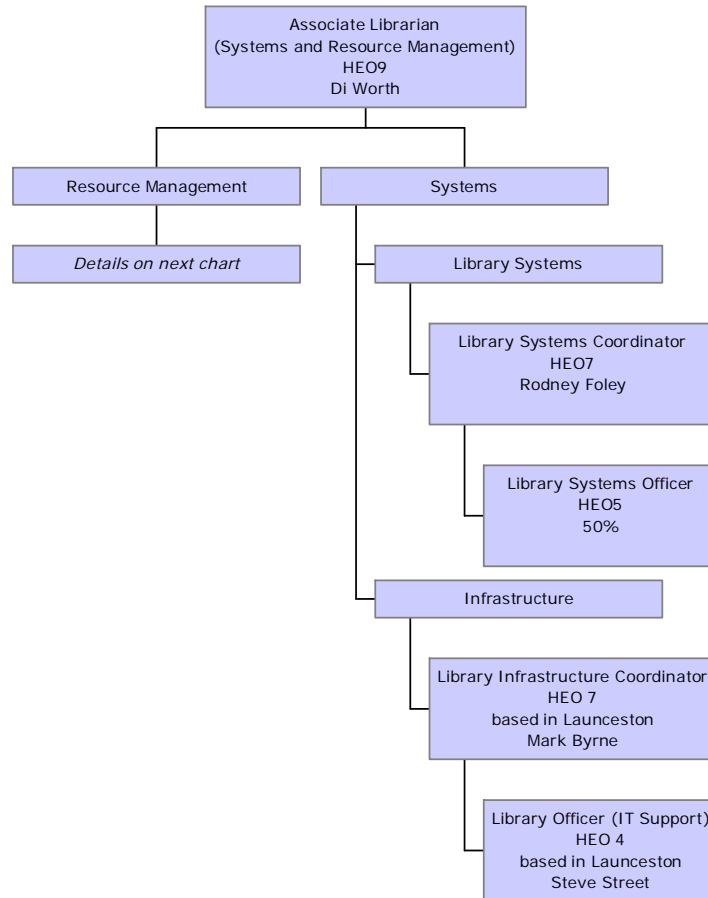

University Library staff structure 2009

Art & Music, Clinical, Law and Science Libraries

Morris Miller Library

Launceston Campus Library

Systems

Resource Management