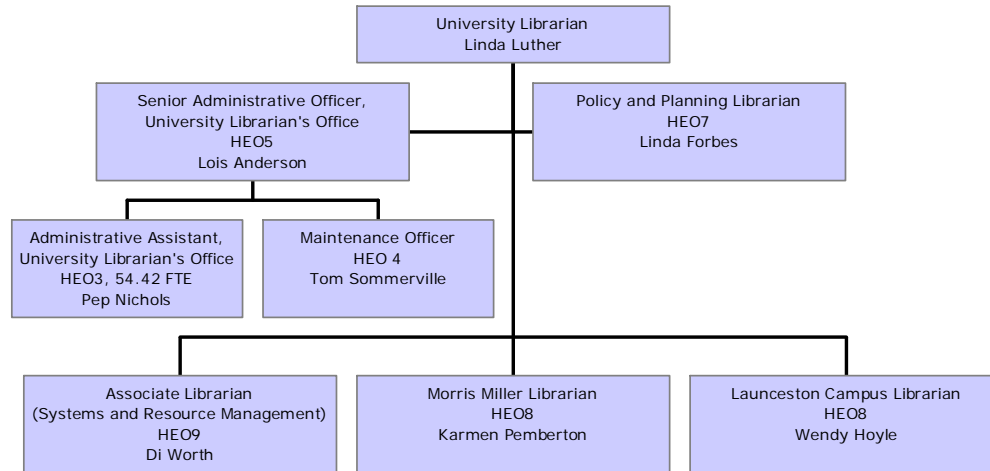

University Library staff structure 2009

Art & Music, Clinical, Law and Science Libraries

Morris Miller Library

Launceston Campus Library

Systems

Resource Management