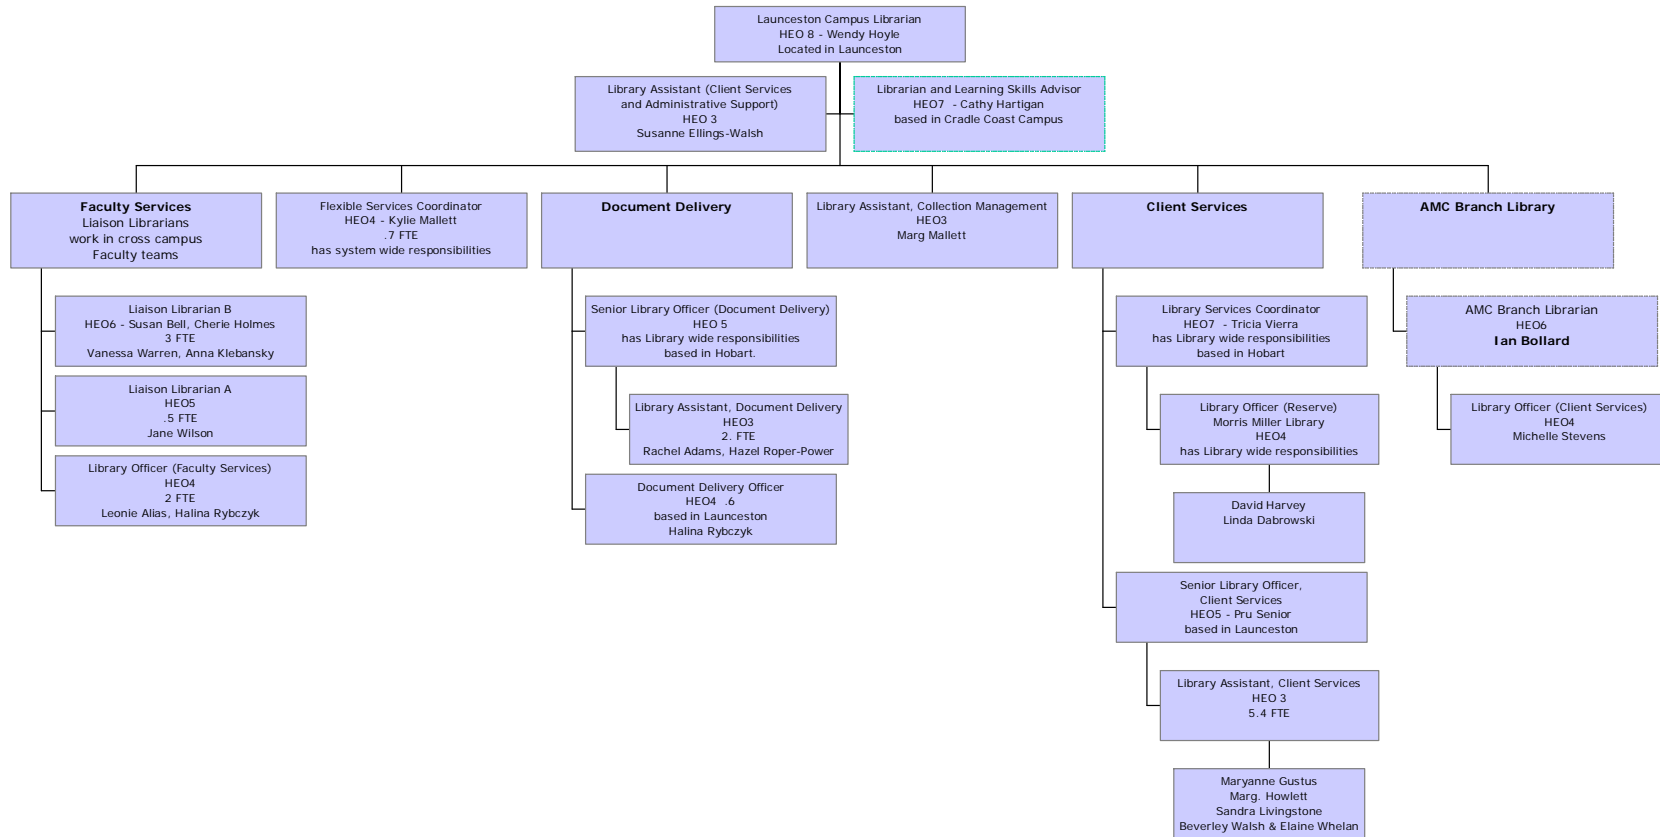

University Library staff structure 2009

Art & Music, Clinical, Law and Science Libraries

Morris Miller Library

Launceston Campus Library

Systems

Resource Management