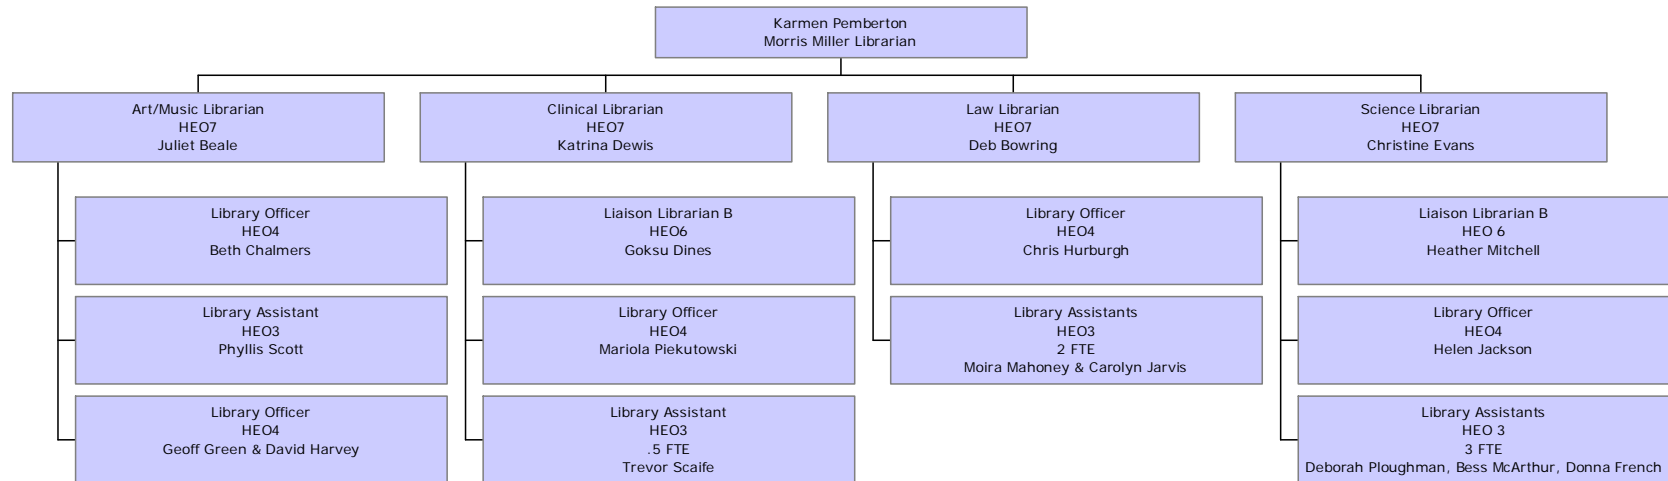

University Library staff structure 2009

Art & Music, Clinical, Law and Science Libraries

Morris Miller Library

Launceston Campus Library

Systems

Resource Management