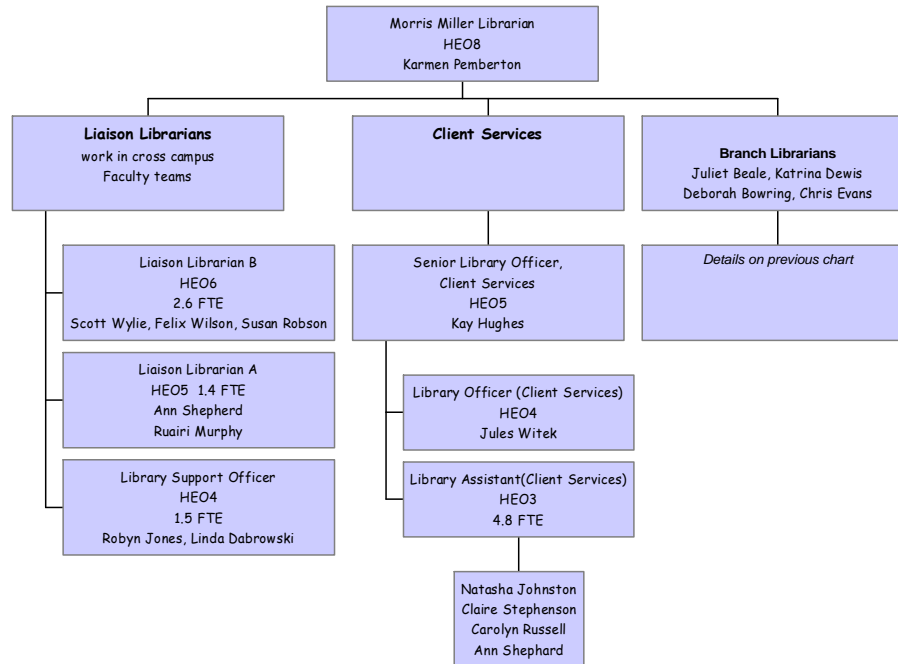

University Library staff structure 2009

Art & Music, Clinical, Law and Science Libraries

Morris Miller Library

Launceston Campus Library

Systems

Resource Management