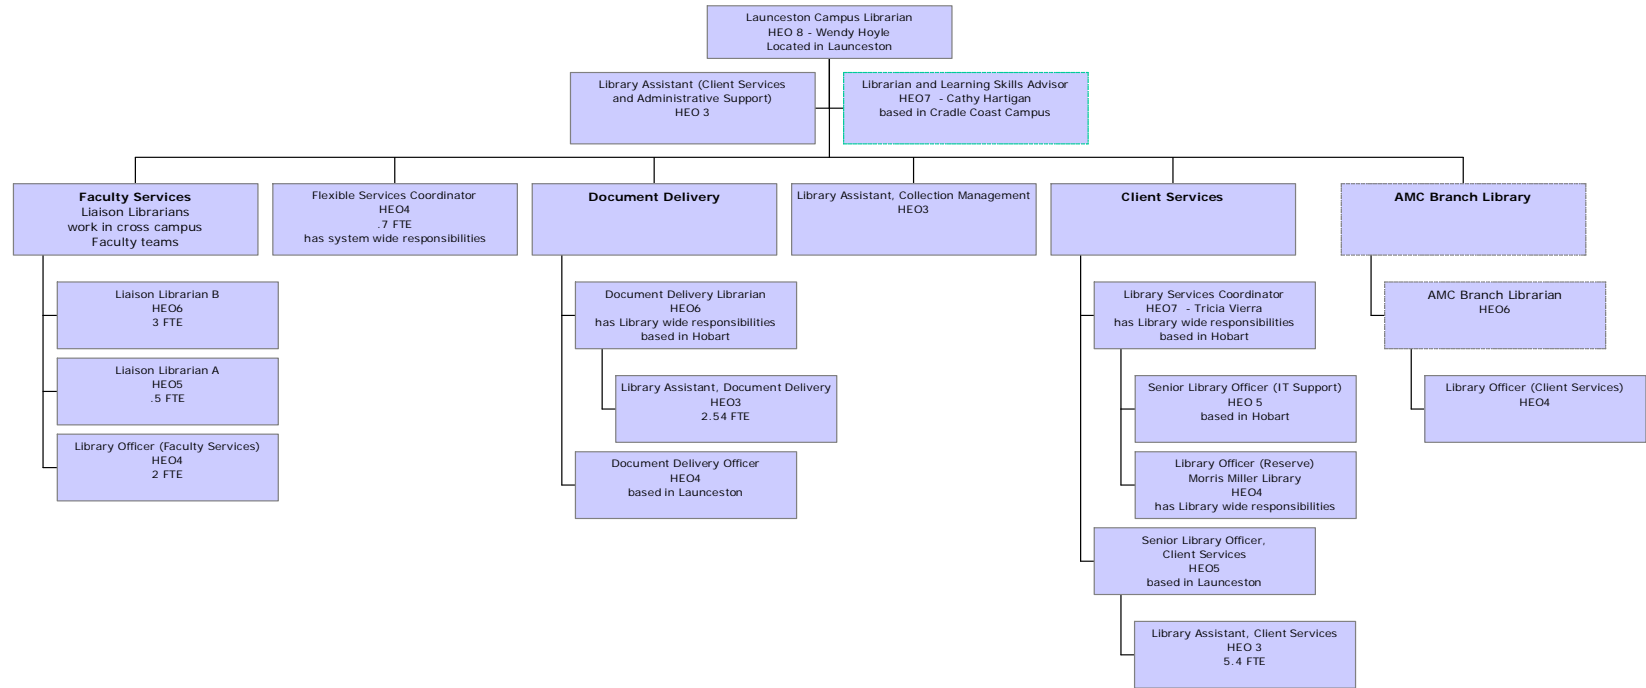

University Library staff structure 2008

Art & Music, Clinical, Law and Science Libraries

Launceston Campus Library

Morris Miller Library

Systems

Resource Management