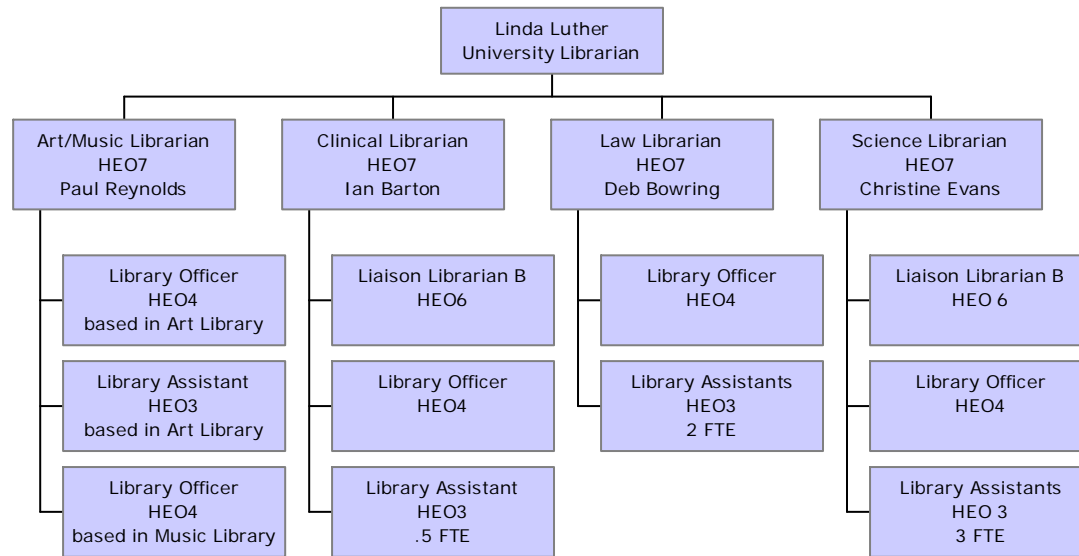

University Library staff structure 2008

Art & Music, Clinical, Law and Science Libraries

Launceston Campus Library

Morris Miller Library

Systems

Resource Management