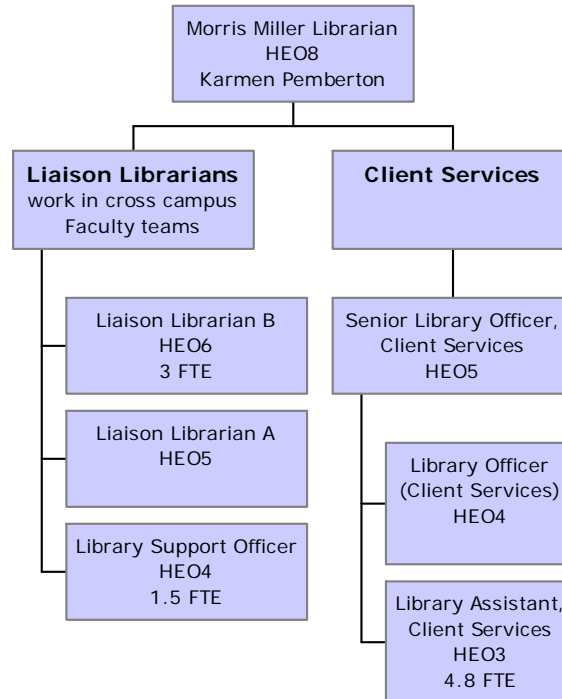

University Library staff structure 2008

Art & Music, Clinical, Law and Science Libraries

Launceston Campus Library

Morris Miller Library

Systems

Resource Management