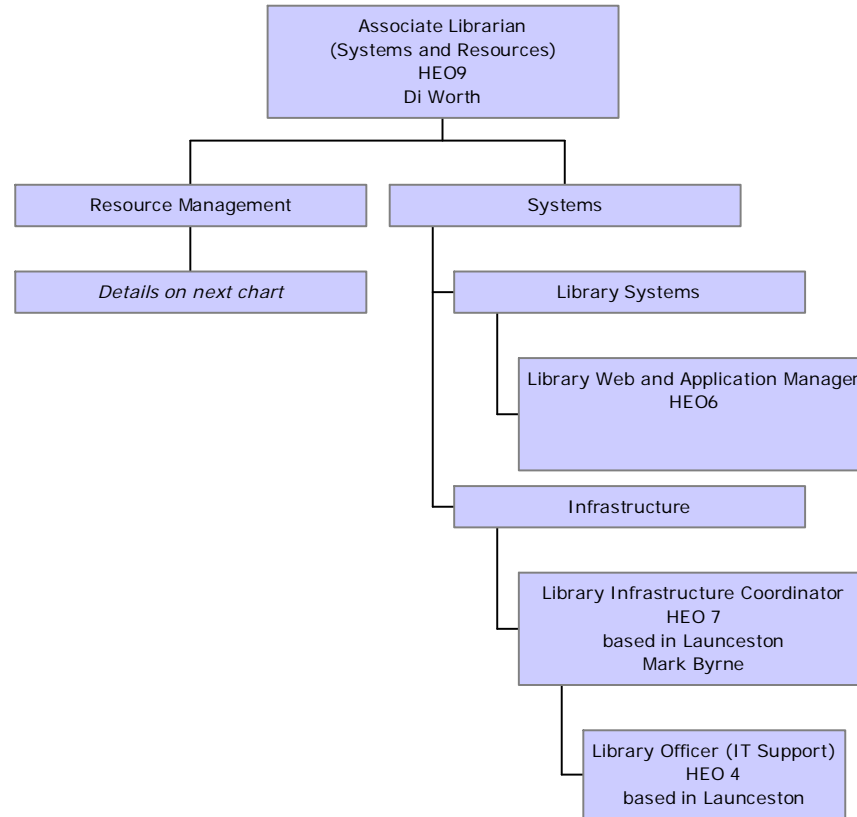

University Library staff structure 2008

Art & Music, Clinical, Law and Science Libraries

Launceston Campus Library

Morris Miller Library

Systems

Resource Management