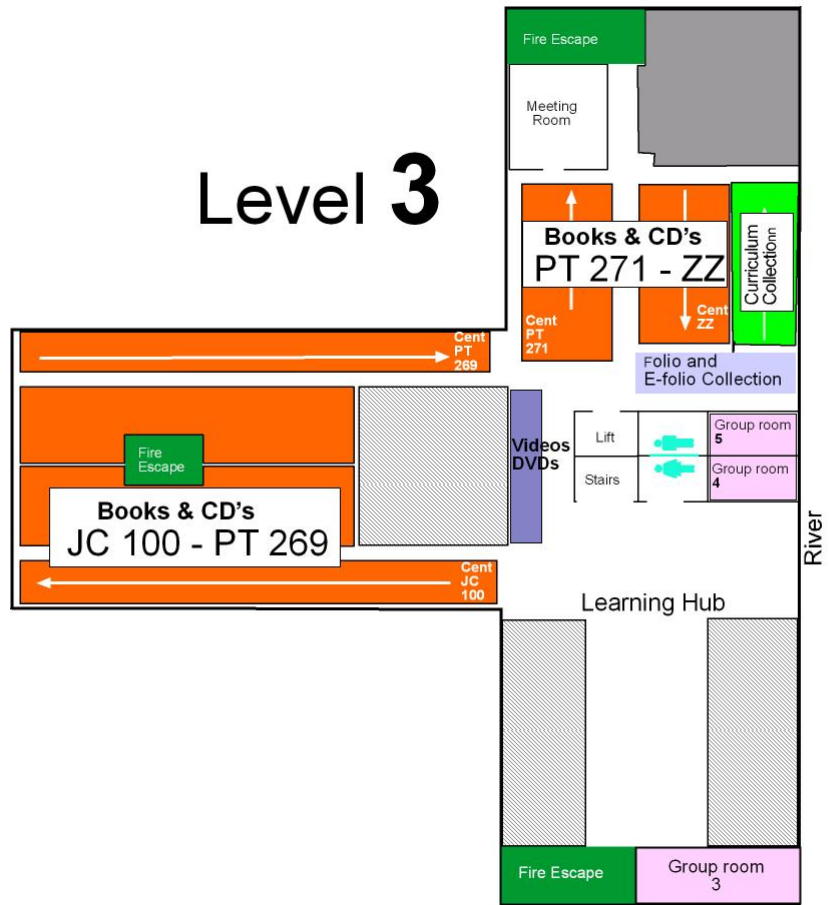

Morris Miller Library - Floor Plan

Level 2

All enquiries at the Client Service Desk

Level 1

CALT

Level 5

Library Administration
Royal Society Collection
Special & Rare Collection

Level 3

Level 4