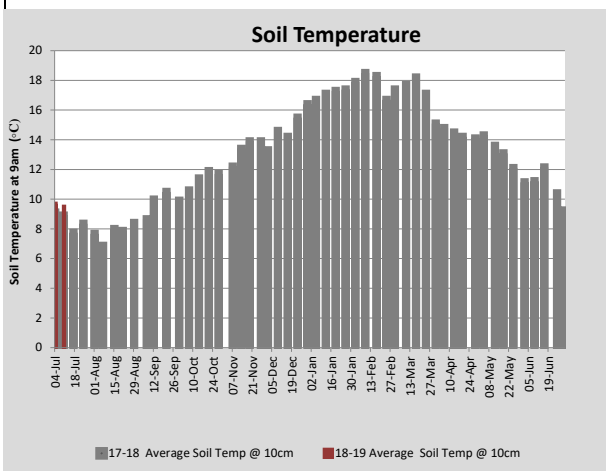

Last 7 days					
Milkers Diet	kg DM	MJ ME	CP (%)	NDF (%)	$/cow
Pasture Intake	12.0	0.0	0.0	0.0	0.0
Concentrates	0.0	0.0	0.0	0.0	0.0
Silage	0.0	0.0	0.0	0.0	0.0
Grazed forage	0.0	0.0	0.0	0.0	0.0
Other feeds	0.0	0.0	0.0	0.0	0.0
Total	12	0	0.0	0.0	0
Target		90	16-18	>33	0

Analysis			
Expected growth rate next 7 days (kgDM/ha/day)	15	Target Leaf Grazing Stage	2.5-3.0
Total Demand from Pasture (kgDM/ha/day)	22	Predicted APC 7 days time	2387
APC balance (kgDM/ha/day)	-7	Predicted APC Change	-45.5

Discussion

The calf sheds are set-up and ready for calving start on July 22. The intention is to keep most calves this year so the shed space has been increased. Heifers are being trained through the dairy and are being fed a small amount in the bails. Cows due to calve in the first three weeks are being fed 2 kg DM of lead feed pellets in the dairy each day. Later calving cows (132) and bulls are grazing the remainder of the turnip crop. Pasture growth appears low - we believe some of this is due to the wind on Sunday flattening the grass. The wind also caused a number of trees to blow down and clean-up of these has taken place this week.