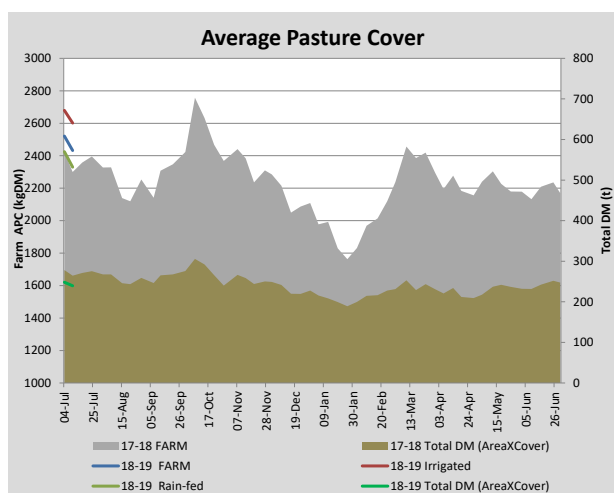

Key Summary Points

1. Calving is due to start on July 22.
2. The average pasture cover is currently above target - cows have just been brought back to the milking platform for lead feeding.
3. The pasture growth rate appears low but some of this is due to the high winds on Sunday flattening the pasture.

PASTURE INFORMATION	Farm			Irrigated			Rain-fed		
	Last Week	This Week	Variation	Last Week	This Week	Variation	Last Week	This Week	Variation
Grazed milking area (ha)	98.5	98.5	0.0	37.2	37.2	0.0	76.8	61.3	-16
Leaf appearance rate (days per leaf)	22	22	0	17	22	5	17	22	5
Average Pasture Cover (kgDM/ha)	2521	2432	-89	2196	2601	405	2156	2330	174
Pasture Growth Rate (kgDM/ha/day)	8	4	-3	10	3	-7	11	5	-6
Post Grazing Biomass (kgDM/ha)	1350	1350	0						
Nitrogen applied YTD (kgN/ha)	0	0	0	0	0	0	0	0	0

*Please note all pasture calculations detailed above are based on the current Grazed Milking Area

MILK PRODUCTION	Last Week	This Week	Variation
Average No. cows in milk (vat)	0	0	0
Litres per cow	#N/A	#N/A	#N/A
% Fat	#N/A	#N/A	#N/A
% Protein	#N/A	#N/A	#N/A
MS/cow/day	#N/A	#N/A	#N/A
MS/ha/day	#N/A	#N/A	#N/A
BMCC	#N/A	#N/A	#N/A
Average Liveweight (kg)	0	0	0
	Budget	To Date	Variation
Total Milk Production (kgMS)	0	0	#DIV/0!
MS/ha YTD	0