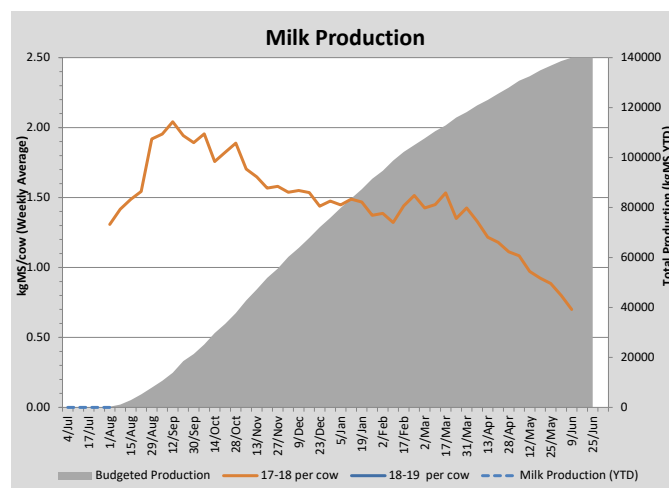

Key Summary Points

1. Calving is due to start on July 22.
2. The average pasture cover is currently above target - cows have just been brought back to the milking platform for lead feeding.
3. The pasture growth rate appears low but some of this is due to the high winds on Sunday flattening the pasture.

PASTURE INFORMATION	Farm			Irrigated			Rain-fed		
	Last Week	This Week	Variation	Last Week	This Week	Variation	Last Week	This Week	Variation
Grazed milking area (ha)	98.5	98.5	0.0	37.2	37.2	0.0	76.8	61.3	-16
Leaf appearance rate (days per leaf)	22	22	0	17	22	5	17	22	5
Average Pasture Cover (kgDM/ha)	2521	2432	-89	2196	2601	405	2156	2330	174
Pasture Growth Rate (kgDM/ha/day)	8	4	-3	10	3	-7	11	5	-6
Post Grazing Biomass (kgDM/ha)	1350	1350	0						
Nitrogen applied YTD (kgN/ha)	0	0	0	0	0	0	0	0	0

*Please note all pasture calculations detailed above are based on the current Grazed Milking Area

MILK PRODUCTION	Last Week	This Week	Variation
Average No. cows in milk (vat)	0	0	0
Litres per cow	#N/A	#N/A	#N/A
% Fat	#N/A	#N/A	#N/A
% Protein	#N/A	#N/A	#N/A
MS/cow/day	#N/A	#N/A	#N/A
MS/ha/day	#N/A	#N/A	#N/A
BMCC	#N/A	#N/A	#N/A
Average Liveweight (kg)	0	0	0
	Budget	To Date	Variation
Total Milk Production (kgMS)	0	0	#DIV/0!
MS/ha YTD	0