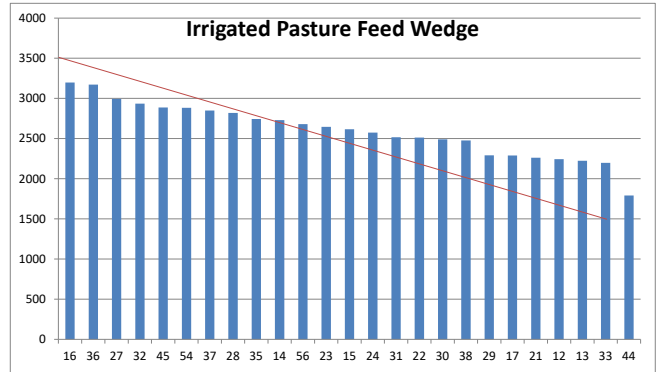

Last 7 days					
Milkers Diet	kg DM	MJ ME	CP (%)	NDF (%)	$/cow
Pasture Intake	12.0	0.0	0.0	0.0	0.0
Concentrates	0.0	0.0	0.0	0.0	0.0
Silage	0.0	0.0	0.0	0.0	0.0
Grazed forage	0.0	0.0	0.0	0.0	0.0
Other feeds	0.0	0.0	0.0	0.0	0.0
Total	12	0	0.0	0.0	0
Target		90	16-18	>33	0

Analysis			
Expected growth rate next 7 days (kgDM/ha/day)	15	Target Leaf Grazing Stage	2.5-3.0
Total Demand from Pasture (kgDM/ha/day)	22	Predicted APC 7 days time	2387
APC balance (kgDM/ha/day)	-7	Predicted APC Change	-45.5

Discussion

The calf sheds are set-up and ready for calving start on July 22. The intention is to keep most calves this year so the shed space has been increased. Heifers are being trained through the dairy and are being fed a small amount in the bails. Cows due to calve in the first three weeks are being fed 2 kg DM of lead feed pellets in the dairy each day. Later calving cows (132) and bulls are grazing the remainder of the turnip crop. Pasture growth appears low - we believe some of this is due to the wind on Sunday flattening the grass. The wind also caused a number of trees to blow down and clean-up of these has taken place this week.