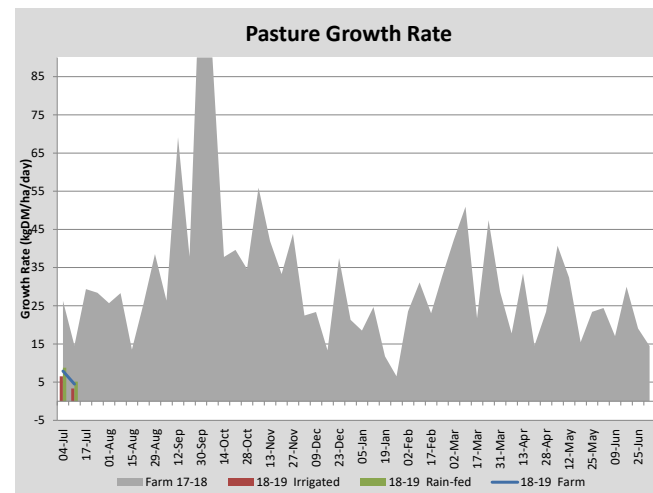

Key Summary Points

1. Calving is due to start on July 22.
2. The average pasture cover is currently above target - cows have just been brought back to the milking platform for lead feeding.
3. The pasture growth rate appears low but some of this is due to the high winds on Sunday flattening the pasture.

PASTURE INFORMATION	Farm			Irrigated			Rain-fed		
	Last Week	This Week	Variation	Last Week	This Week	Variation	Last Week	This Week	Variation
Grazed milking area (ha)	98.5	98.5	0.0	37.2	37.2	0.0	76.8	61.3	-16
Leaf appearance rate (days per leaf)	22	22	0	17	22	5	17	22	5
Average Pasture Cover (kgDM/ha)	2521	2432	-89	2196	2601	405	2156	2330	174
Pasture Growth Rate (kgDM/ha/day)	8	4	-3	10	3	-7	11	5	-6
Post Grazing Biomass (kgDM/ha)	1350	1350	0						
Nitrogen applied YTD (kgN/ha)	0	0	0	0	0	0	0	0	0

*Please note all pasture calculations detailed above are based on the current Grazed Milking Area

MILK PRODUCTION	Last Week	This Week	Variation
Average No. cows in milk (vat)	0	0	0
Litres per cow	#N/A	#N/A	#N/A
% Fat	#N/A	#N/A	#N/A
% Protein	#N/A	#N/A	#N/A
MS/cow/day	#N/A	#N/A	#N/A
MS/ha/day	#N/A	#N/A	#N/A
BMCC	#N/A	#N/A	#N/A
Average Liveweight (kg)	0	0	0
	Budget	To Date	Variation
Total Milk Production (kgMS)	0	0	#DIV/0!
MS/ha YTD	0