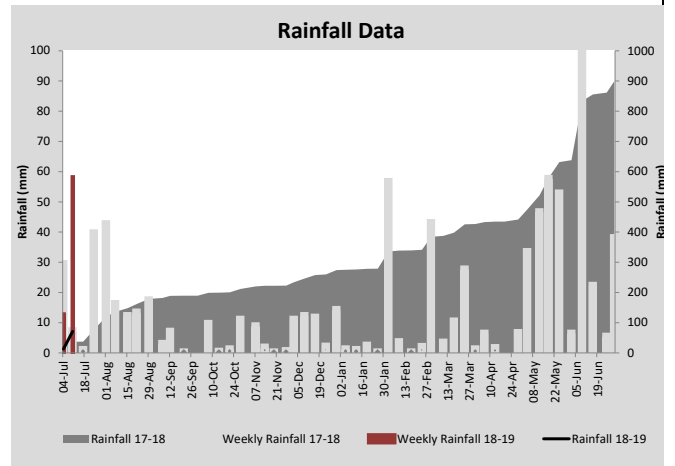

Last 7 days					
Milkers Diet	kg DM	MJ ME	CP (%)	NDF (%)	$/cow
Pasture Intake	12.0	0.0	0.0	0.0	0.0
Concentrates	0.0	0.0	0.0	0.0	0.0
Silage	0.0	0.0	0.0	0.0	0.0
Grazed forage	0.0	0.0	0.0	0.0	0.0
Other feeds	0.0	0.0	0.0	0.0	0.0
Total	12	0	0.0	0.0	0
Target		90	16-18	>33	0

Analysis			
Expected growth rate next 7 days (kgDM/ha/day)	15	Target Leaf Grazing Stage	2.5-3.0
Total Demand from Pasture (kgDM/ha/day)	22	Predicted APC 7 days time	2387
APC balance (kgDM/ha/day)	-7	Predicted APC Change	-45.5

Discussion

The calf sheds are set-up and ready for calving start on July 22. The intention is to keep most calves this year so the shed space has been increased. Heifers are being trained through the dairy and are being fed a small amount in the bails. Cows due to calve in the first three weeks are being fed 2 kg DM of lead feed pellets in the dairy each day. Later calving cows (132) and bulls are grazing the remainder of the turnip crop. Pasture growth appears low - we believe some of this is due to the wind on Sunday flattening the grass. The wind also caused a number of trees to blow down and clean-up of these has taken place this week.