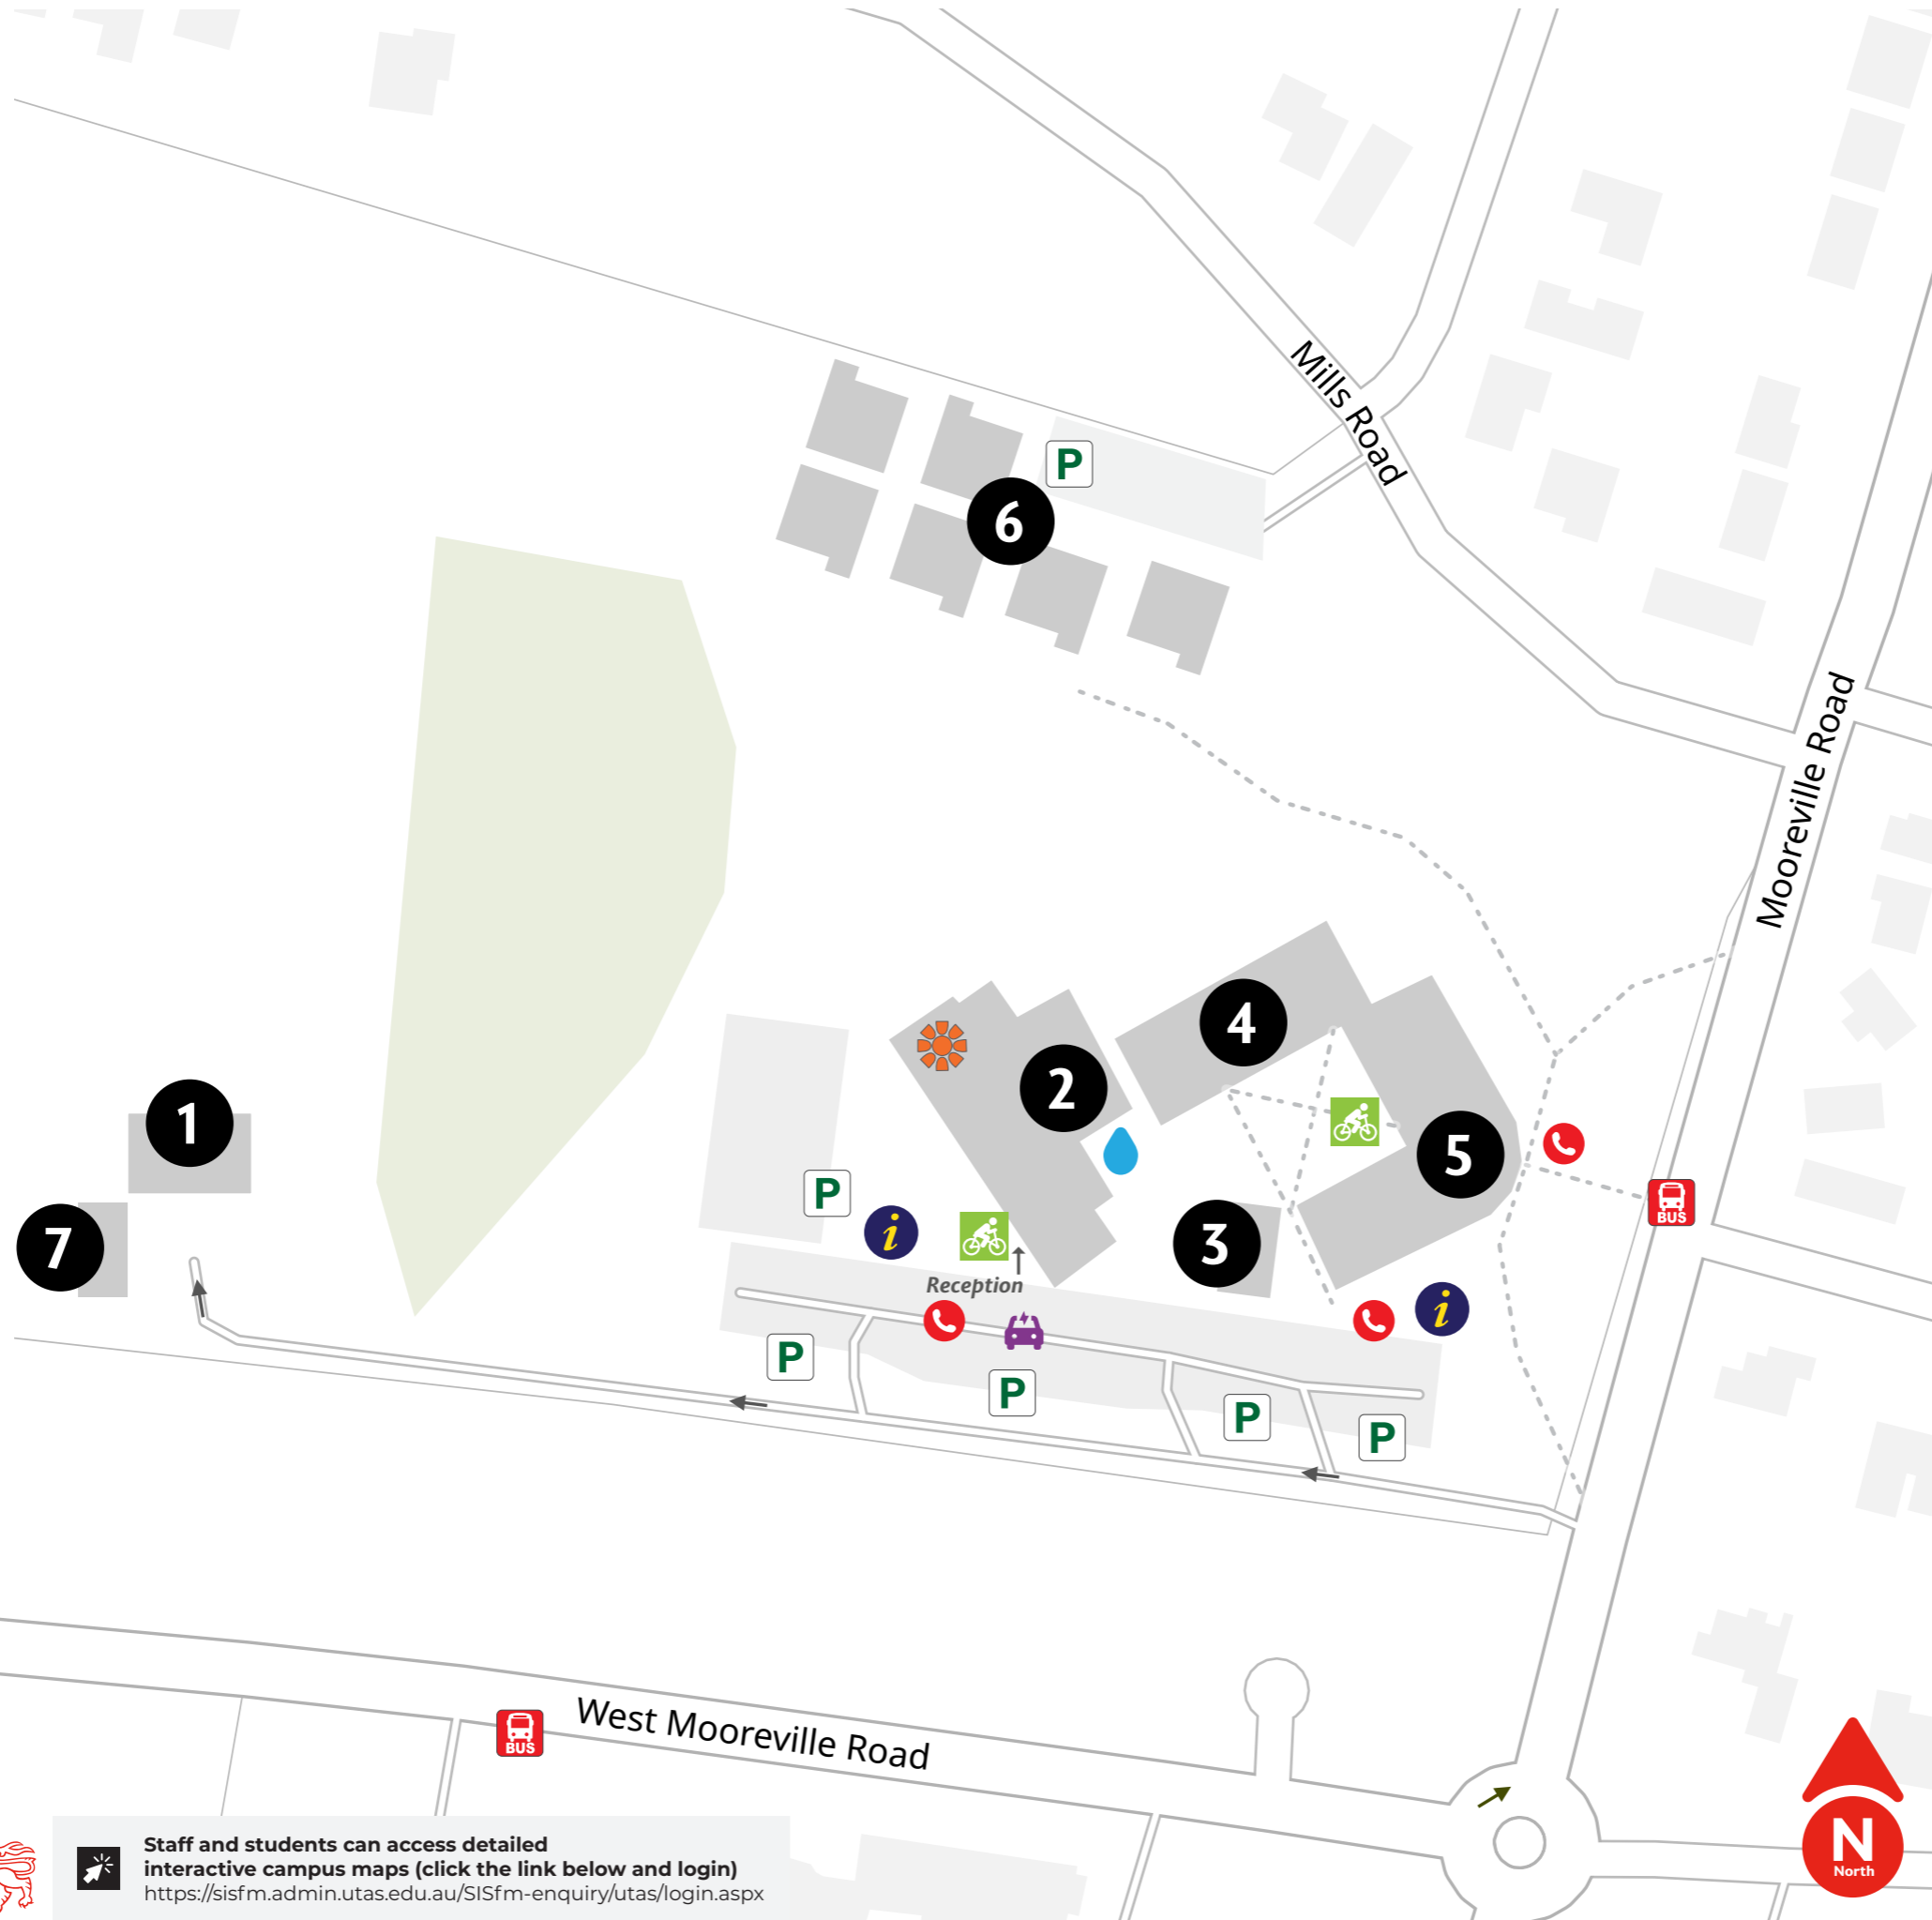

Moorville Road Campus Guide

Map	
Learning Hub	
Car Parking	
Parking Voucher Machine	
Information	
Bus Stop	
Emergency Phone	
Public Phone	
Bike Rack	
Electric Bike Charging Station	
Bike Hub	
Bike Repair Station	
Electric Car Charging Station	
Shower	
Water Refill Station	

Agricultural Studies Shed	7
Atrium Apartments	6
Building A: TIAR, TIAR meeting room, Rooms: 1.15,	5
Building B: TIAR, Rooms: 1.10, 1.11, 1.59, 1.35, 1.25, 1.58	4
Building D: Administration reception, board room, meeting rooms, Unigym (L2), cafe, learning hub, Rooms: 2.01, 2.01, 2.03	2
Building C: Glass House	1
Building S: Science / PICSE	3
Rural Clinical School (Burnie)	8
Rural Clinical School (Latrobe)	9

Rural Clinical School (Burnie)

Rural Clinical School (Burnie), Hospitals' campus, Brickport Road, Burnie, Tasmania

Rural Clinical School (Latrobe)

Rural Clinical School (Mersey), Corridor 2C, Mersey Community Hospital, Bass Hwy, Latrobe, Tasmania