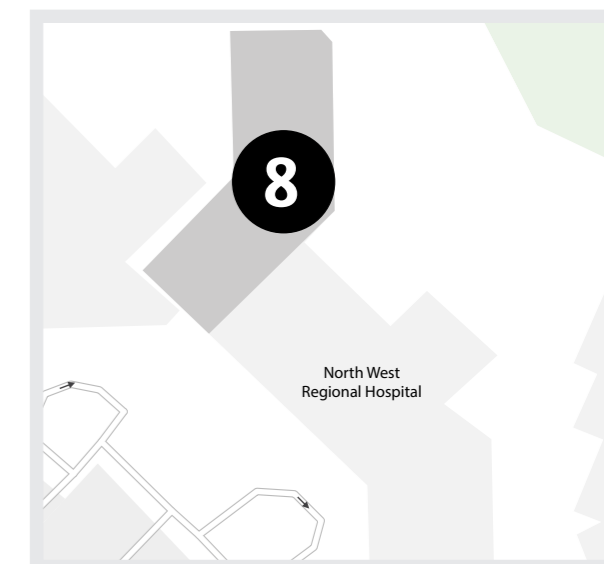

Moorville Road Campus Guide

Map	
Learning Hub	
Car Parking	
Parking Voucher Machine	
Information	
Bus Stop	
Emergency Phone	
Public Phone	
Bike Rack	
Electric Bike Charging Station	
Bike Hub	
Bike Repair Station	
Electric Car Charging Station	
Shower	
Water Refill Station	

Agricultural Studies Shed	7
Atrium Apartments	6
Building A: TIAR, TIAR meeting room, Rooms: 1.15,	5
Building B: TIAR, Rooms: 1.10, 1.11, 1.59, 1.35, 1.25, 1.58	4
Building D: Administration reception, board room, meeting rooms, Unigym (L2), cafe, learning hub, Rooms: 2.01, 2.01, 2.03	2
Building C: Glass House	1
Building S: Science / PICSE	3
Rural Clinical School (Burnie)	8
Rural Clinical School (Latrobe)	9

Rural Clinical School (Burnie)

Rural Clinical School (Burnie), Hospitals' campus, Brickport Road, Burnie, Tasmania

Rural Clinical School (Latrobe)

Rural Clinical School (Mersey), Corridor 2C, Mersey Community Hospital, Bass Hwy, Latrobe, Tasmania