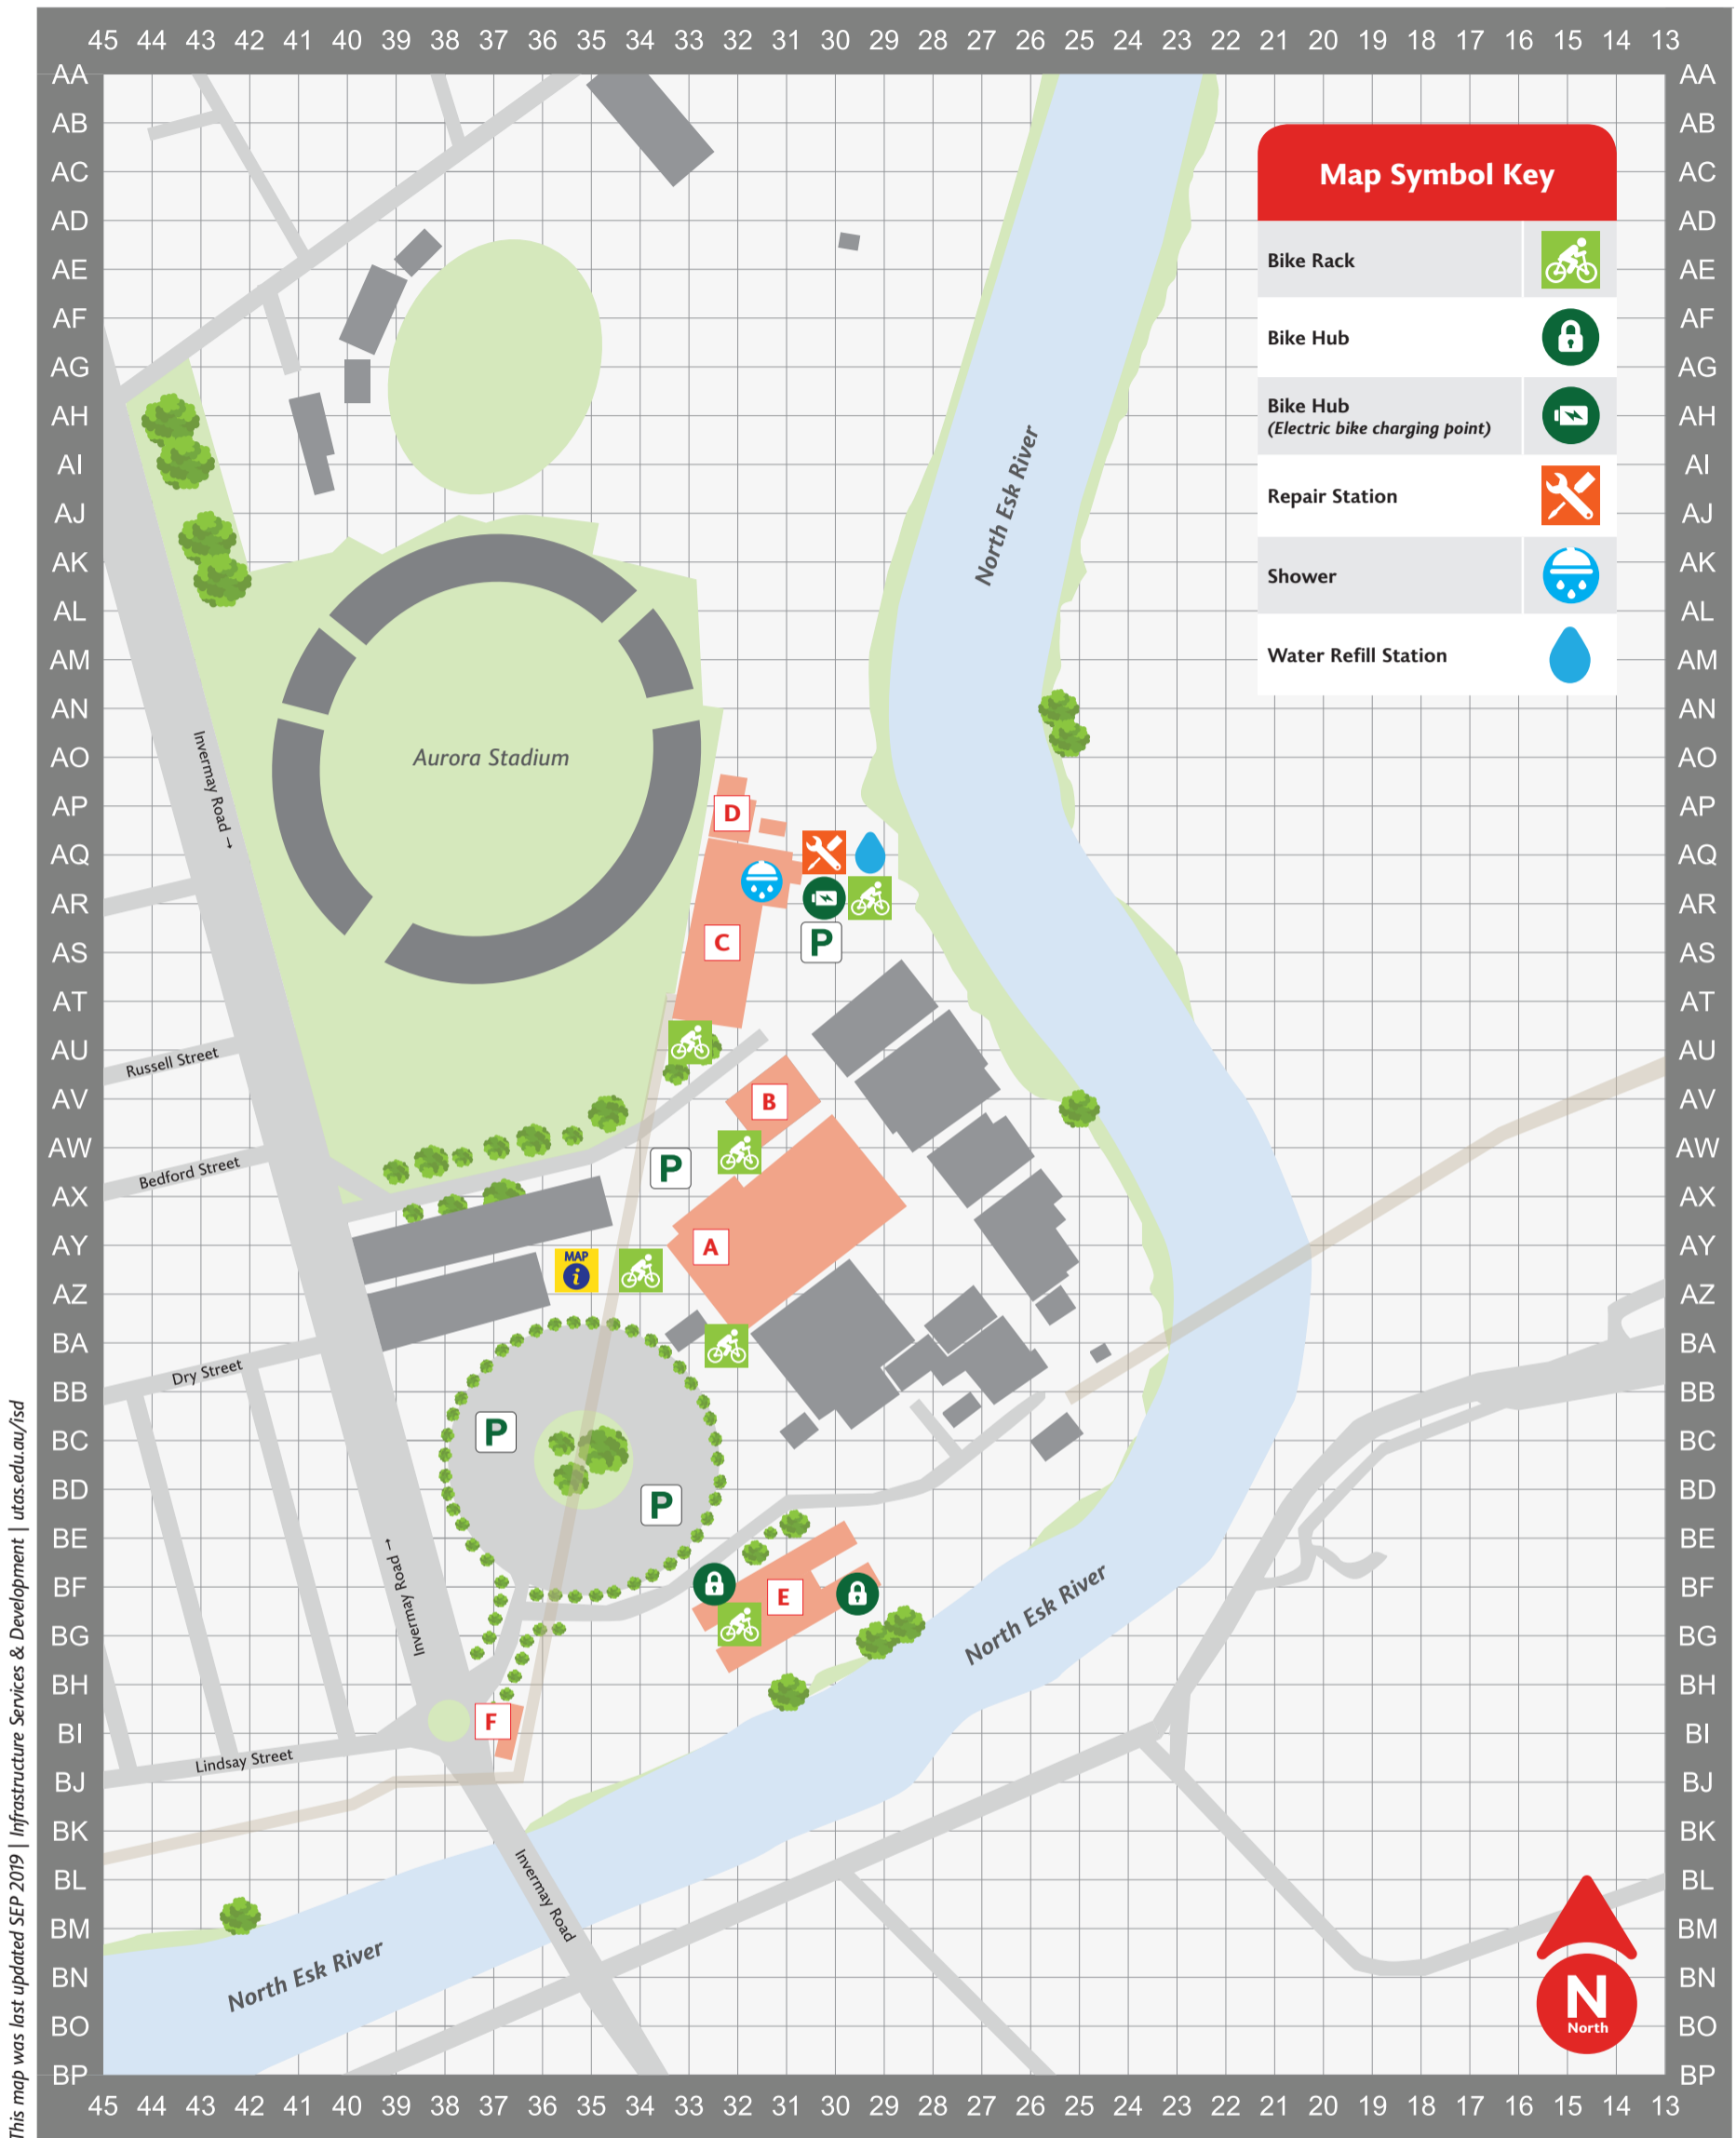

INVERESK CAMPUS – BICYCLE FACILITIES

This map was last updated SEP 2019 | Infrastructure Services & Development | utas.edu.au/isd

	Grid Ref.	Building Ref.
Architecture & Design	AS32	C
Fine Furniture	AP32	D
Furniture Design	AP32	D
Interior Design	AS32	C
Inveresk Apartments	BG31	E
Landscape Architecture	AS32	C
Performing Arts	AV31	B
School of Creative Arts	AX31	A
Station 'Railway' Cottage	BI37	F
Stone Building	AX31	A
Theatre Annexe	AV31	B
Visual Arts	AX31	A