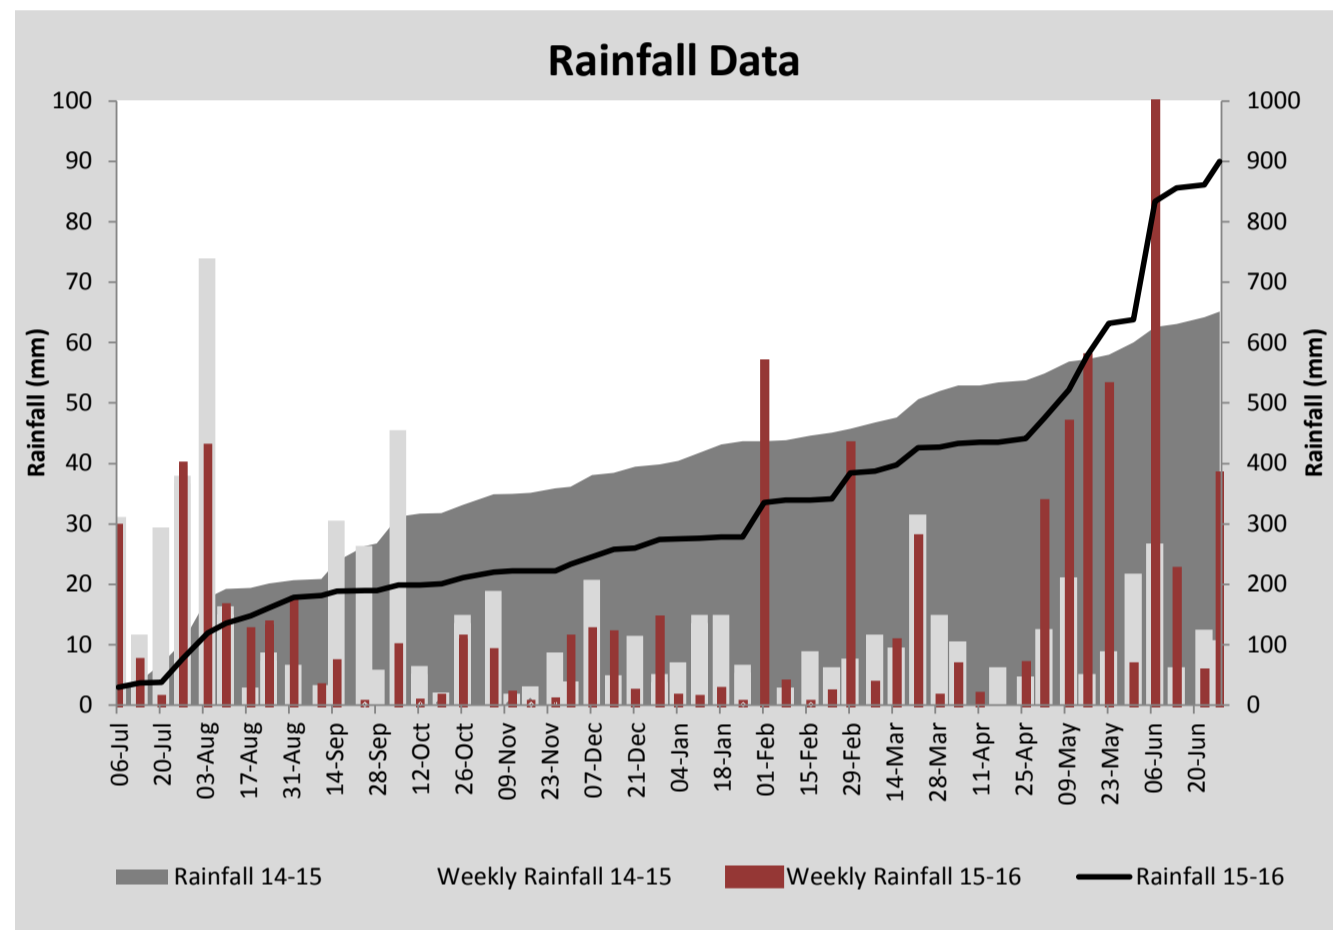

Last 7 days					
Milkers Diet	kg DM	MJ ME	CP (%)	NDF (%)	$/cow
Pasture Intake	10.0	12.0	20.0	42.0	0.0
Concentrates	0.0	0.0	0.0	0.0	0.0
Silage	0.0	0.0	0.0	0.0	0.0
Grazed forage	0.0	0.0	0.0	0.0	0.0
Other feeds	0.0	0.0	0.0	0.0	0.0
Total	10	120	20.0	42.0	0
Target		90	16-18	>33	0

Analysis			
Expected growth rate next 7 days (kgDM/ha/day)	15	Target Leaf Grazing Stage	2.5-3.0
Total Demand from Pasture (kgDM/ha/day)	10	Predicted APC 7 days time	2202
APC balance (kgDM/ha/day)	5	Predicted APC Change	32.9

Discussion

Average pasture cover decreased this week to 2163kgDM/ha/day with low growth rates (14kgDM/ha/day) recorded across the platform. Cows will finish grazing the rape crop early this coming week and the ration will then be changed to 8kgDM pasture and 4kgDM straw per cow per day. We will begin to train the heifers to the dairy this coming week, offering 2 kg pellets per cow per day in the shed. Low body condition score cows have been drafted into the heifer mob and will also be fed concentrates through the shed.