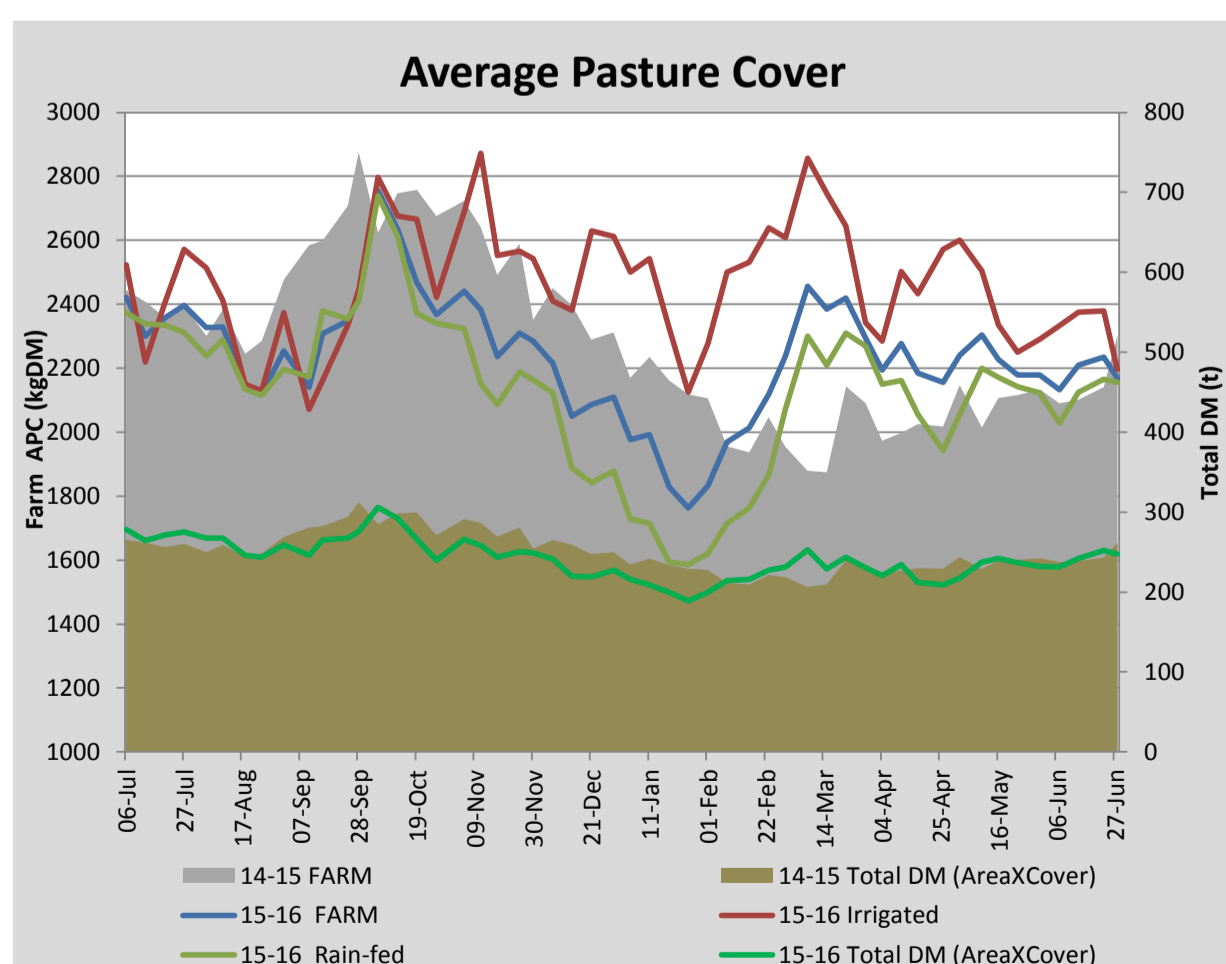

Key Summary Points

- 1** Average pasture cover decreased this week to 2169kg DM/ha with lower soil temperature most likely contributing to reduced growth rates, currently averaging 14kgDM/ha/day
- 2** Work continues with calf shed modifications.
- 3** Focus for the coming week is to start training heifers to the dairy.

PASTURE INFORMATION	Farm			Irrigated			Rain-fed		
	Last Week	This Week	Variation	Last Week	This Week	Variation	Last Week	This Week	Variation
Grazed milking area (ha)	112.6	114.0	1.4	37.2	37.2	0.0	76.8	76.8	0
Rotation Length (days)	212	118	-95	0	53	53	142	285	142
Grazing allocation per day (ha)	0.5	1.0	0.4	0.0	0.7	0.7	0.5	0.3	-0.3
Average time since last grazed (days)	49	51	2	39	52	13	54	50	-4
Leaf appearance rate (days per leaf)	17	17	0	17	17	0	17	17	0
Average Pasture Cover (kgDM/ha)	2236	2169	-66	2378	2196	-182	2165	2156	-9
Pasture Growth Rate (kgDM/ha/day)	19	14	-5	18	13	-5	20	15	-5
Post Grazing Biomass (kgDM/ha)	1600	1650	50						
Nitrogen applied YTD (kgN/ha)	107	107	0	0	0	0	0	0	0

*Please note all pasture calculations detailed above are based on the current Grazed Milking Area

MILK PRODUCTION	Last Week	This Week	Variation
Average No. cows in milk (vat)	0	0	0
Litres per cow	#N/A	#N/A	#N/A
% Fat	#N/A	#N/A	#N/A
% Protein	#N/A	#N/A	#N/A
MS/cow/day	#N/A	#N/A	#N/A
MS/ha/day	#N/A	#N/A	#N/A
BMCC			#VALUE!
Average Liveweight (kg)	.	.	#VALUE!
	Budget	To Date	Variation
Total Milk Production (kgMS)	140,000	124,196	89%
MS/ha YTD	1228	1139	-89