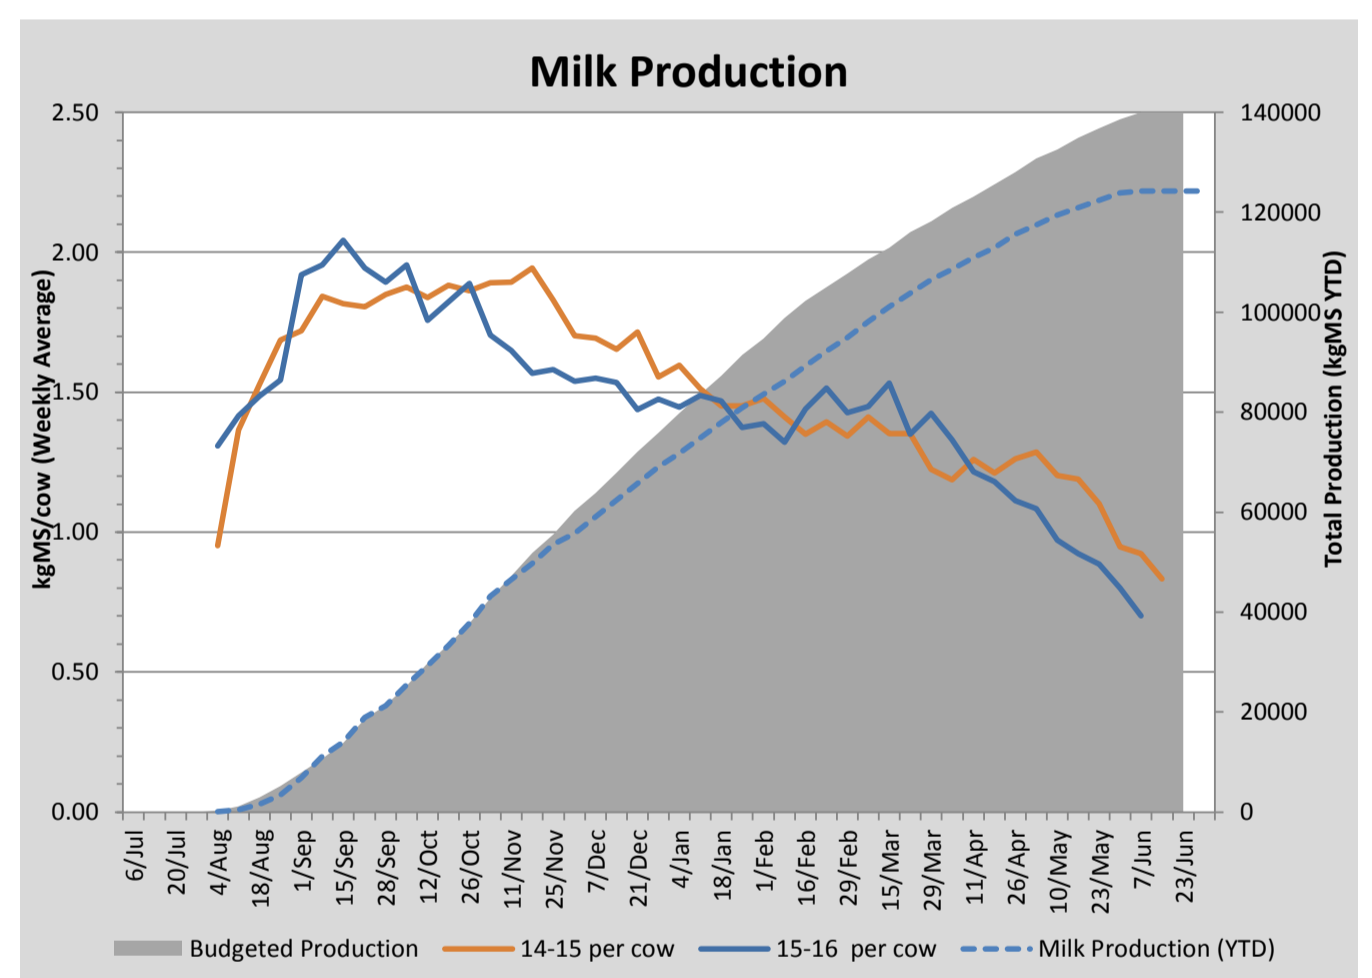

Key Summary Points

1. **1** Average pasture cover decreased this week to 2169kg DM/ha with lower soil temperature most likely contributing to reduced growth rates, currently averaging 14kgDM/ha/day
2. **2** Work continues with calf shed modifications.
3. **3** Focus for the coming week is to start training heifers to the dairy.

PASTURE INFORMATION	Farm			Irrigated			Rain-fed		
	Last Week	This Week	Variation	Last Week	This Week	Variation	Last Week	This Week	Variation
Grazed milking area (ha)	112.6	114.0	1.4	37.2	37.2	0.0	76.8	76.8	0
Rotation Length (days)	212	118	-95	0	53	53	142	285	142
Grazing allocation per day (ha)	0.5	1.0	0.4	0.0	0.7	0.7	0.5	0.3	-0.3
Average time since last grazed (days)	49	51	2	39	52	13	54	50	-4
Leaf appearance rate (days per leaf)	17	17	0	17	17	0	17	17	0
Average Pasture Cover (kgDM/ha)	2236	2169	-66	2378	2196	-182	2165	2156	-9
Pasture Growth Rate (kgDM/ha/day)	19	14	-5	18	13	-5	20	15	-5
Post Grazing Biomass (kgDM/ha)	1600	1650	50						
Nitrogen applied YTD (kgN/ha)	107	107	0	0	0	0	0	0	0

*Please note all pasture calculations detailed above are based on the current Grazed Milking Area

MILK PRODUCTION	Last Week	This Week	Variation
Average No. cows in milk (vat)	0	0	0
Litres per cow	#N/A	#N/A	#N/A
% Fat	#N/A	#N/A	#N/A
% Protein	#N/A	#N/A	#N/A
MS/cow/day	#N/A	#N/A	#N/A
MS/ha/day	#N/A	#N/A	#N/A
BMCC			#VALUE!
Average Liveweight (kg)	.	.	#VALUE!
	Budget	To Date	Variation
Total Milk Production (kgMS)	140,000	124,196	89%
MS/ha YTD	1228	1139	-89