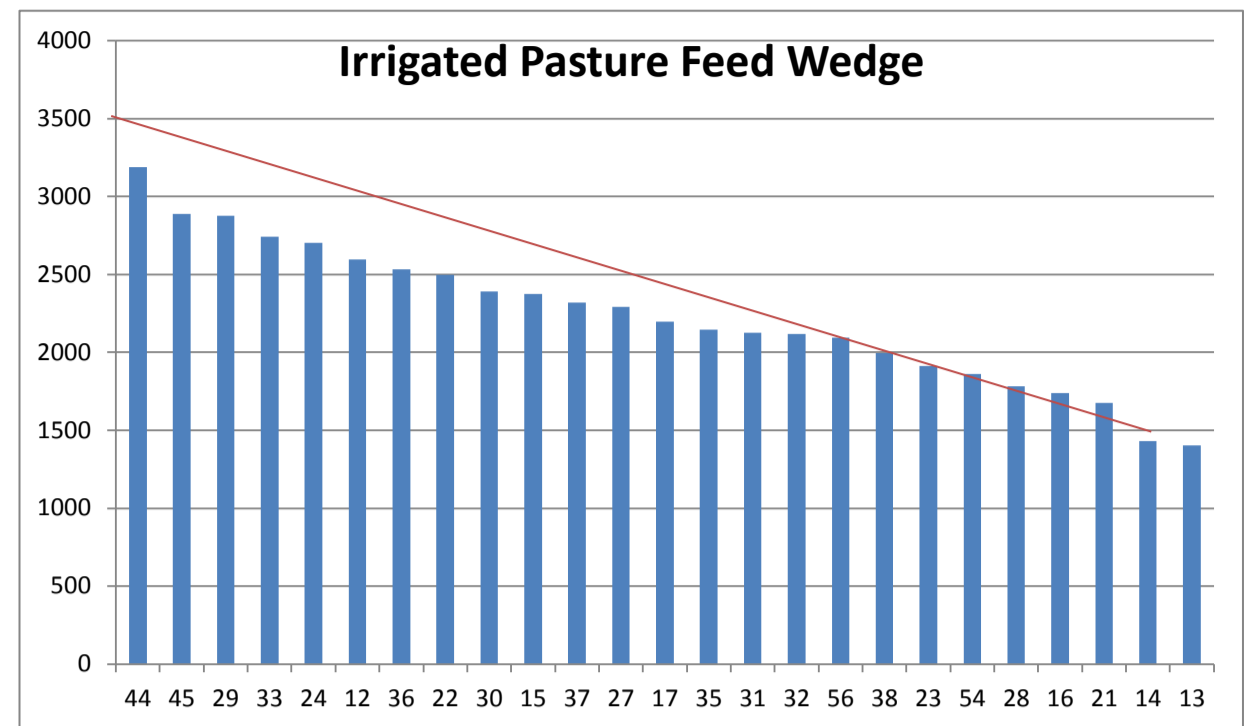

Last 7 days					
Milkers Diet	kg DM	MJ ME	CP (%)	NDF (%)	$/cow
Pasture Intake	10.0	12.0	20.0	42.0	0.0
Concentrates	0.0	0.0	0.0	0.0	0.0
Silage	0.0	0.0	0.0	0.0	0.0
Grazed forage	0.0	0.0	0.0	0.0	0.0
Other feeds	0.0	0.0	0.0	0.0	0.0
Total	10	120	20.0	42.0	0
Target		90	16-18	>33	0

Analysis			
Expected growth rate next 7 days (kgDM/ha/day)	15	Target Leaf Grazing Stage	2.5-3.0
Total Demand from Pasture (kgDM/ha/day)	10	Predicted APC 7 days time	2202
APC balance (kgDM/ha/day)	5	Predicted APC Change	32.9

Discussion

Average pasture cover decreased this week to 2163kgDM/ha/day with low growth rates (14kgDM/ha/day) recorded across the platform. Cows will finish grazing the rape crop early this coming week and the ration will then be changed to 8kgDM pasture and 4kgDM straw per cow per day. We will begin to train the heifers to the dairy this coming week, offering 2 kg pellets per cow per day in the shed. Low body condition score cows have been drafted into the heifer mob and will also be fed concentrates through the shed.