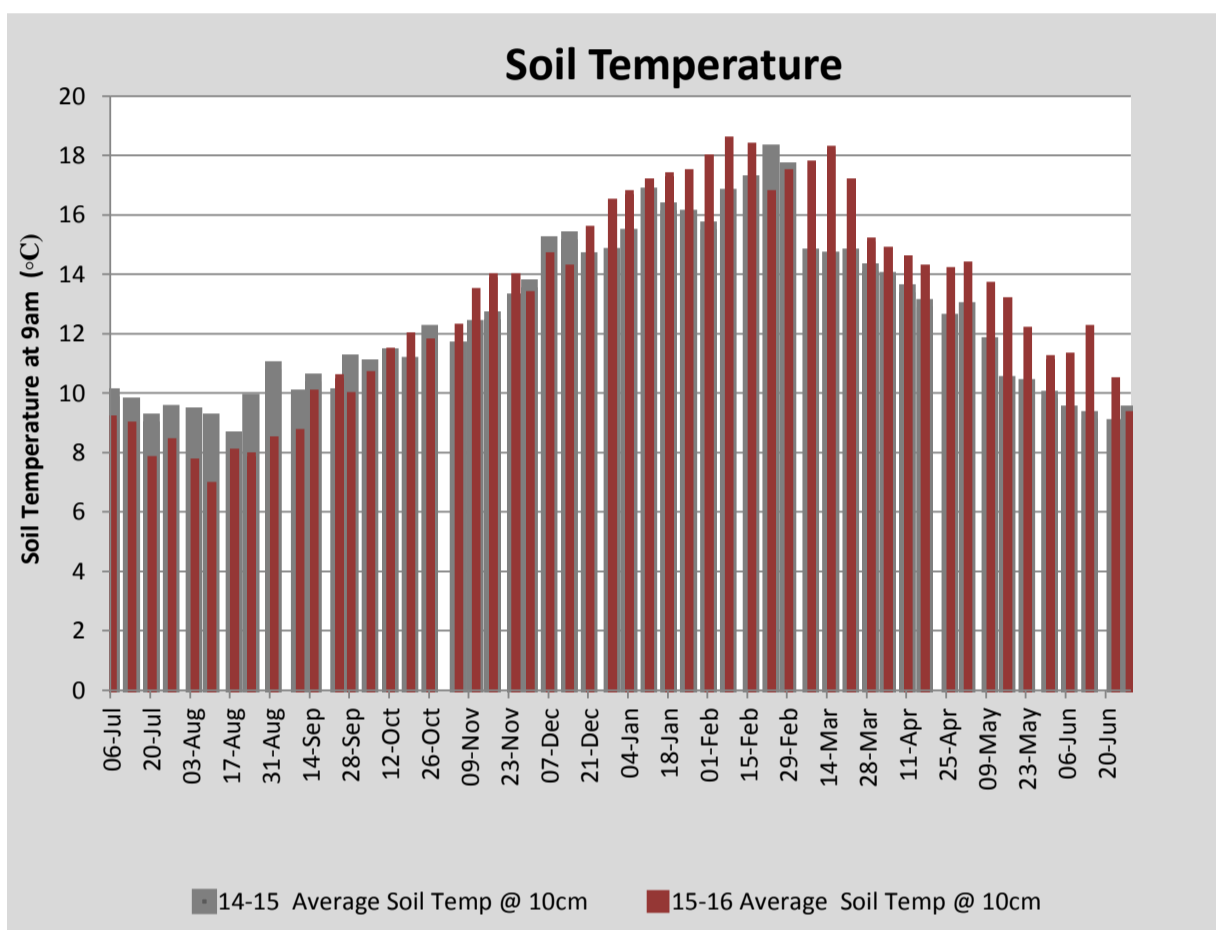

Last 7 days					
Milkers Diet	kg DM	MJ ME	CP (%)	NDF (%)	$/cow
Pasture Intake	10.0	12.0	20.0	42.0	0.0
Concentrates	0.0	0.0	0.0	0.0	0.0
Silage	0.0	0.0	0.0	0.0	0.0
Grazed forage	0.0	0.0	0.0	0.0	0.0
Other feeds	0.0	0.0	0.0	0.0	0.0
Total	10	120	20.0	42.0	0
Target		90	16-18	>33	0

Analysis			
Expected growth rate next 7 days (kgDM/ha/day)	15	Target Leaf Grazing Stage	2.5-3.0
Total Demand from Pasture (kgDM/ha/day)	10	Predicted APC 7 days time	2202
APC balance (kgDM/ha/day)	5	Predicted APC Change	32.9

Discussion

Average pasture cover decreased this week to 2163kgDM/ha/day with low growth rates (14kgDM/ha/day) recorded across the platform. Cows will finish grazing the rape crop early this coming week and the ration will then be changed to 8kgDM pasture and 4kgDM straw per cow per day. We will begin to train the heifers to the dairy this coming week, offering 2 kg pellets per cow per day in the shed. Low body condition score cows have been drafted into the heifer mob and will also be fed concentrates through the shed.