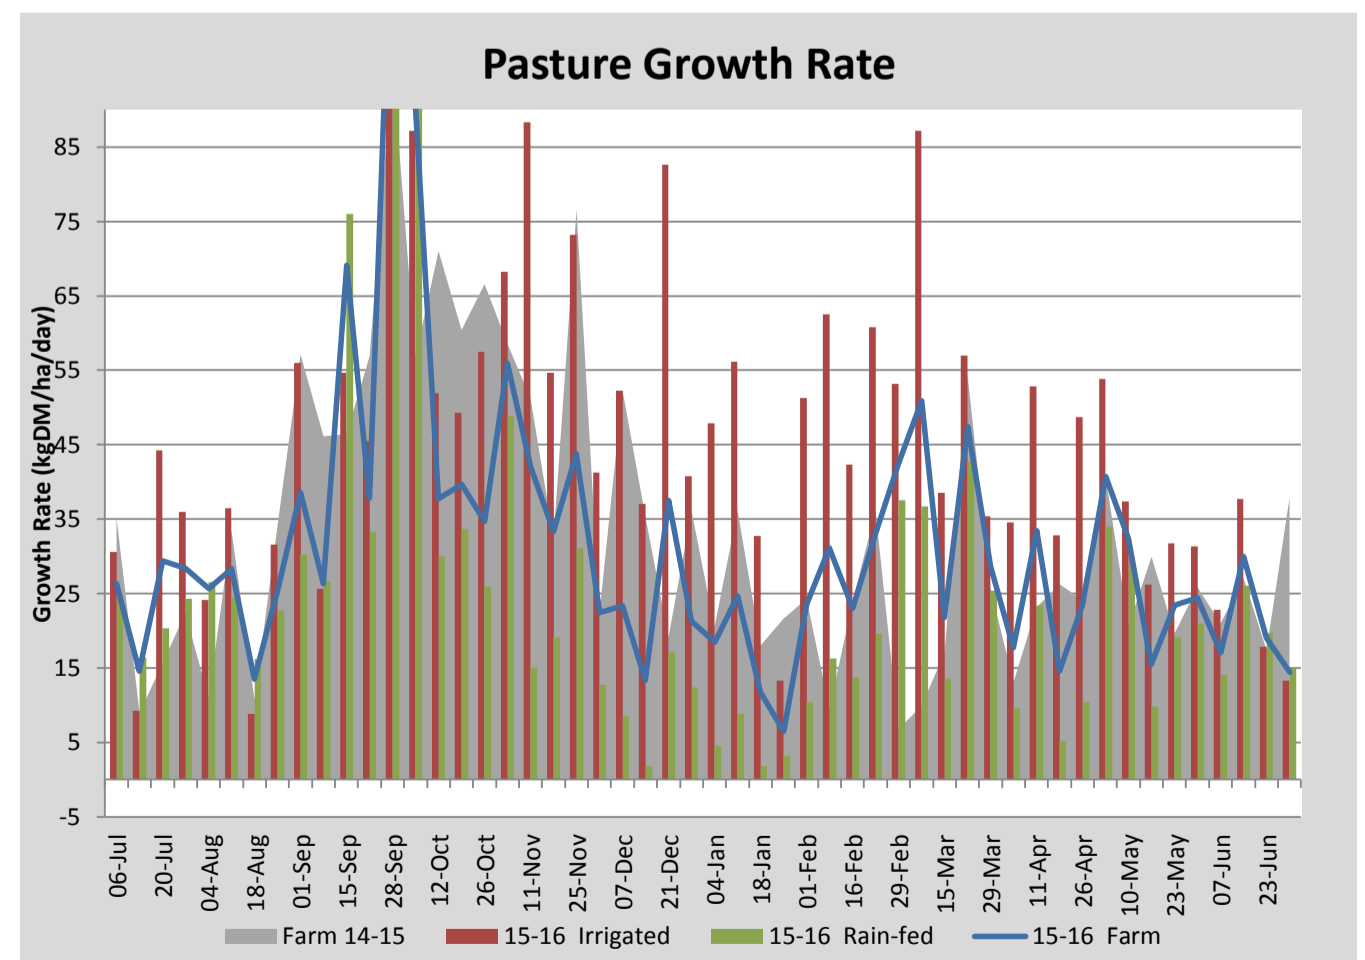

Key Summary Points

1. **1** Average pasture cover decreased this week to 2169kg DM/ha with lower soil temperature most likely contributing to reduced growth rates, currently averaging 14kgDM/ha/day
2. **2** Work continues with calf shed modifications.
3. **3** Focus for the coming week is to start training heifers to the dairy.

PASTURE INFORMATION	Farm			Irrigated			Rain-fed		
	Last Week	This Week	Variation	Last Week	This Week	Variation	Last Week	This Week	Variation
Grazed milking area (ha)	112.6	114.0	1.4	37.2	37.2	0.0	76.8	76.8	0
Rotation Length (days)	212	118	-95	0	53	53	142	285	142
Grazing allocation per day (ha)	0.5	1.0	0.4	0.0	0.7	0.7	0.5	0.3	-0.3
Average time since last grazed (days)	49	51	2	39	52	13	54	50	-4
Leaf appearance rate (days per leaf)	17	17	0	17	17	0	17	17	0
Average Pasture Cover (kgDM/ha)	2236	2169	-66	2378	2196	-182	2165	2156	-9
Pasture Growth Rate (kgDM/ha/day)	19	14	-5	18	13	-5	20	15	-5
Post Grazing Biomass (kgDM/ha)	1600	1650	50						
Nitrogen applied YTD (kgN/ha)	107	107	0	0	0	0	0	0	0

*Please note all pasture calculations detailed above are based on the current Grazed Milking Area

MILK PRODUCTION	Last Week	This Week	Variation
Average No. cows in milk (vat)	0	0	0
Litres per cow	#N/A	#N/A	#N/A
% Fat	#N/A	#N/A	#N/A
% Protein	#N/A	#N/A	#N/A
MS/cow/day	#N/A	#N/A	#N/A
MS/ha/day	#N/A	#N/A	#N/A
BMCC			#VALUE!
Average Liveweight (kg)	.	.	#VALUE!
	Budget	To Date	Variation
Total Milk Production (kgMS)	140,000	124,196	89%
MS/ha YTD	1228	1139	-89