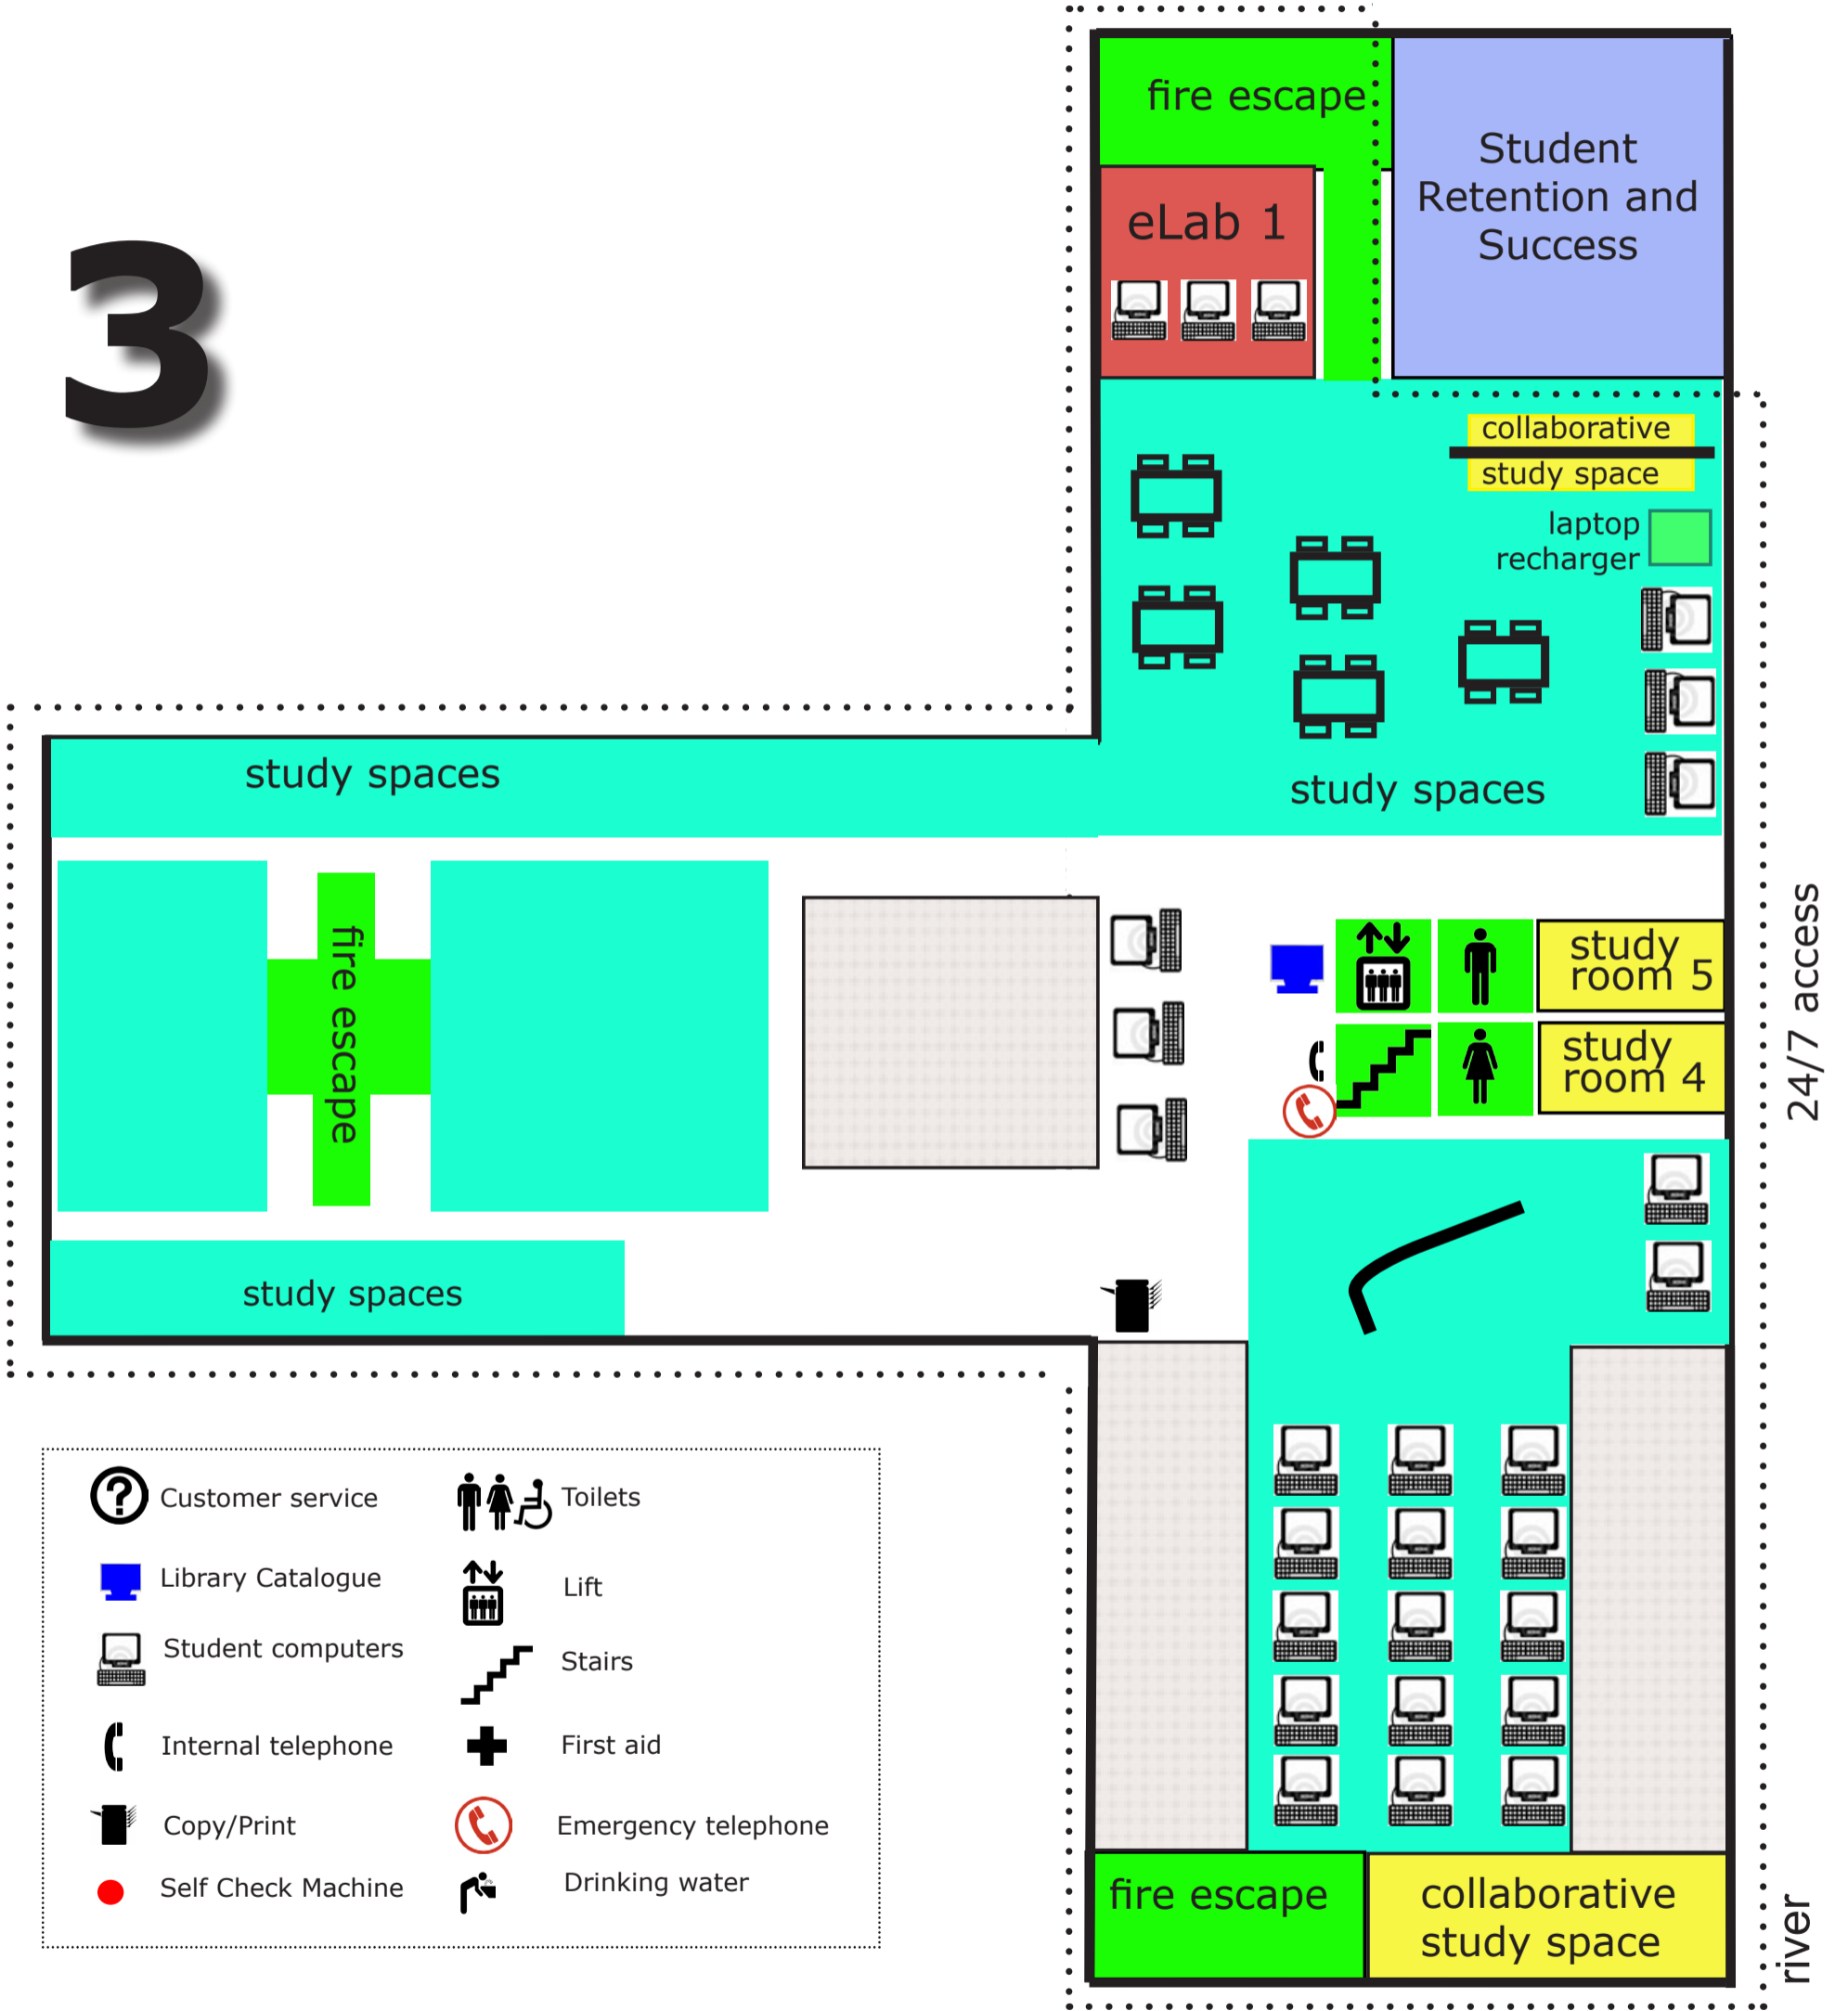

Morris Miller Library

2

ENTRY LEVEL

- | | |
|--------------------|---------------------|
| Customer service | Toilets |
| Library Catalogue | Lift |
| Student computers | Stairs |
| Internal telephone | First aid |
| Copy/Print | Emergency telephone |
| Self Check Machine | Drinking water |

3

4

Silent Study

river

5

Silent Study