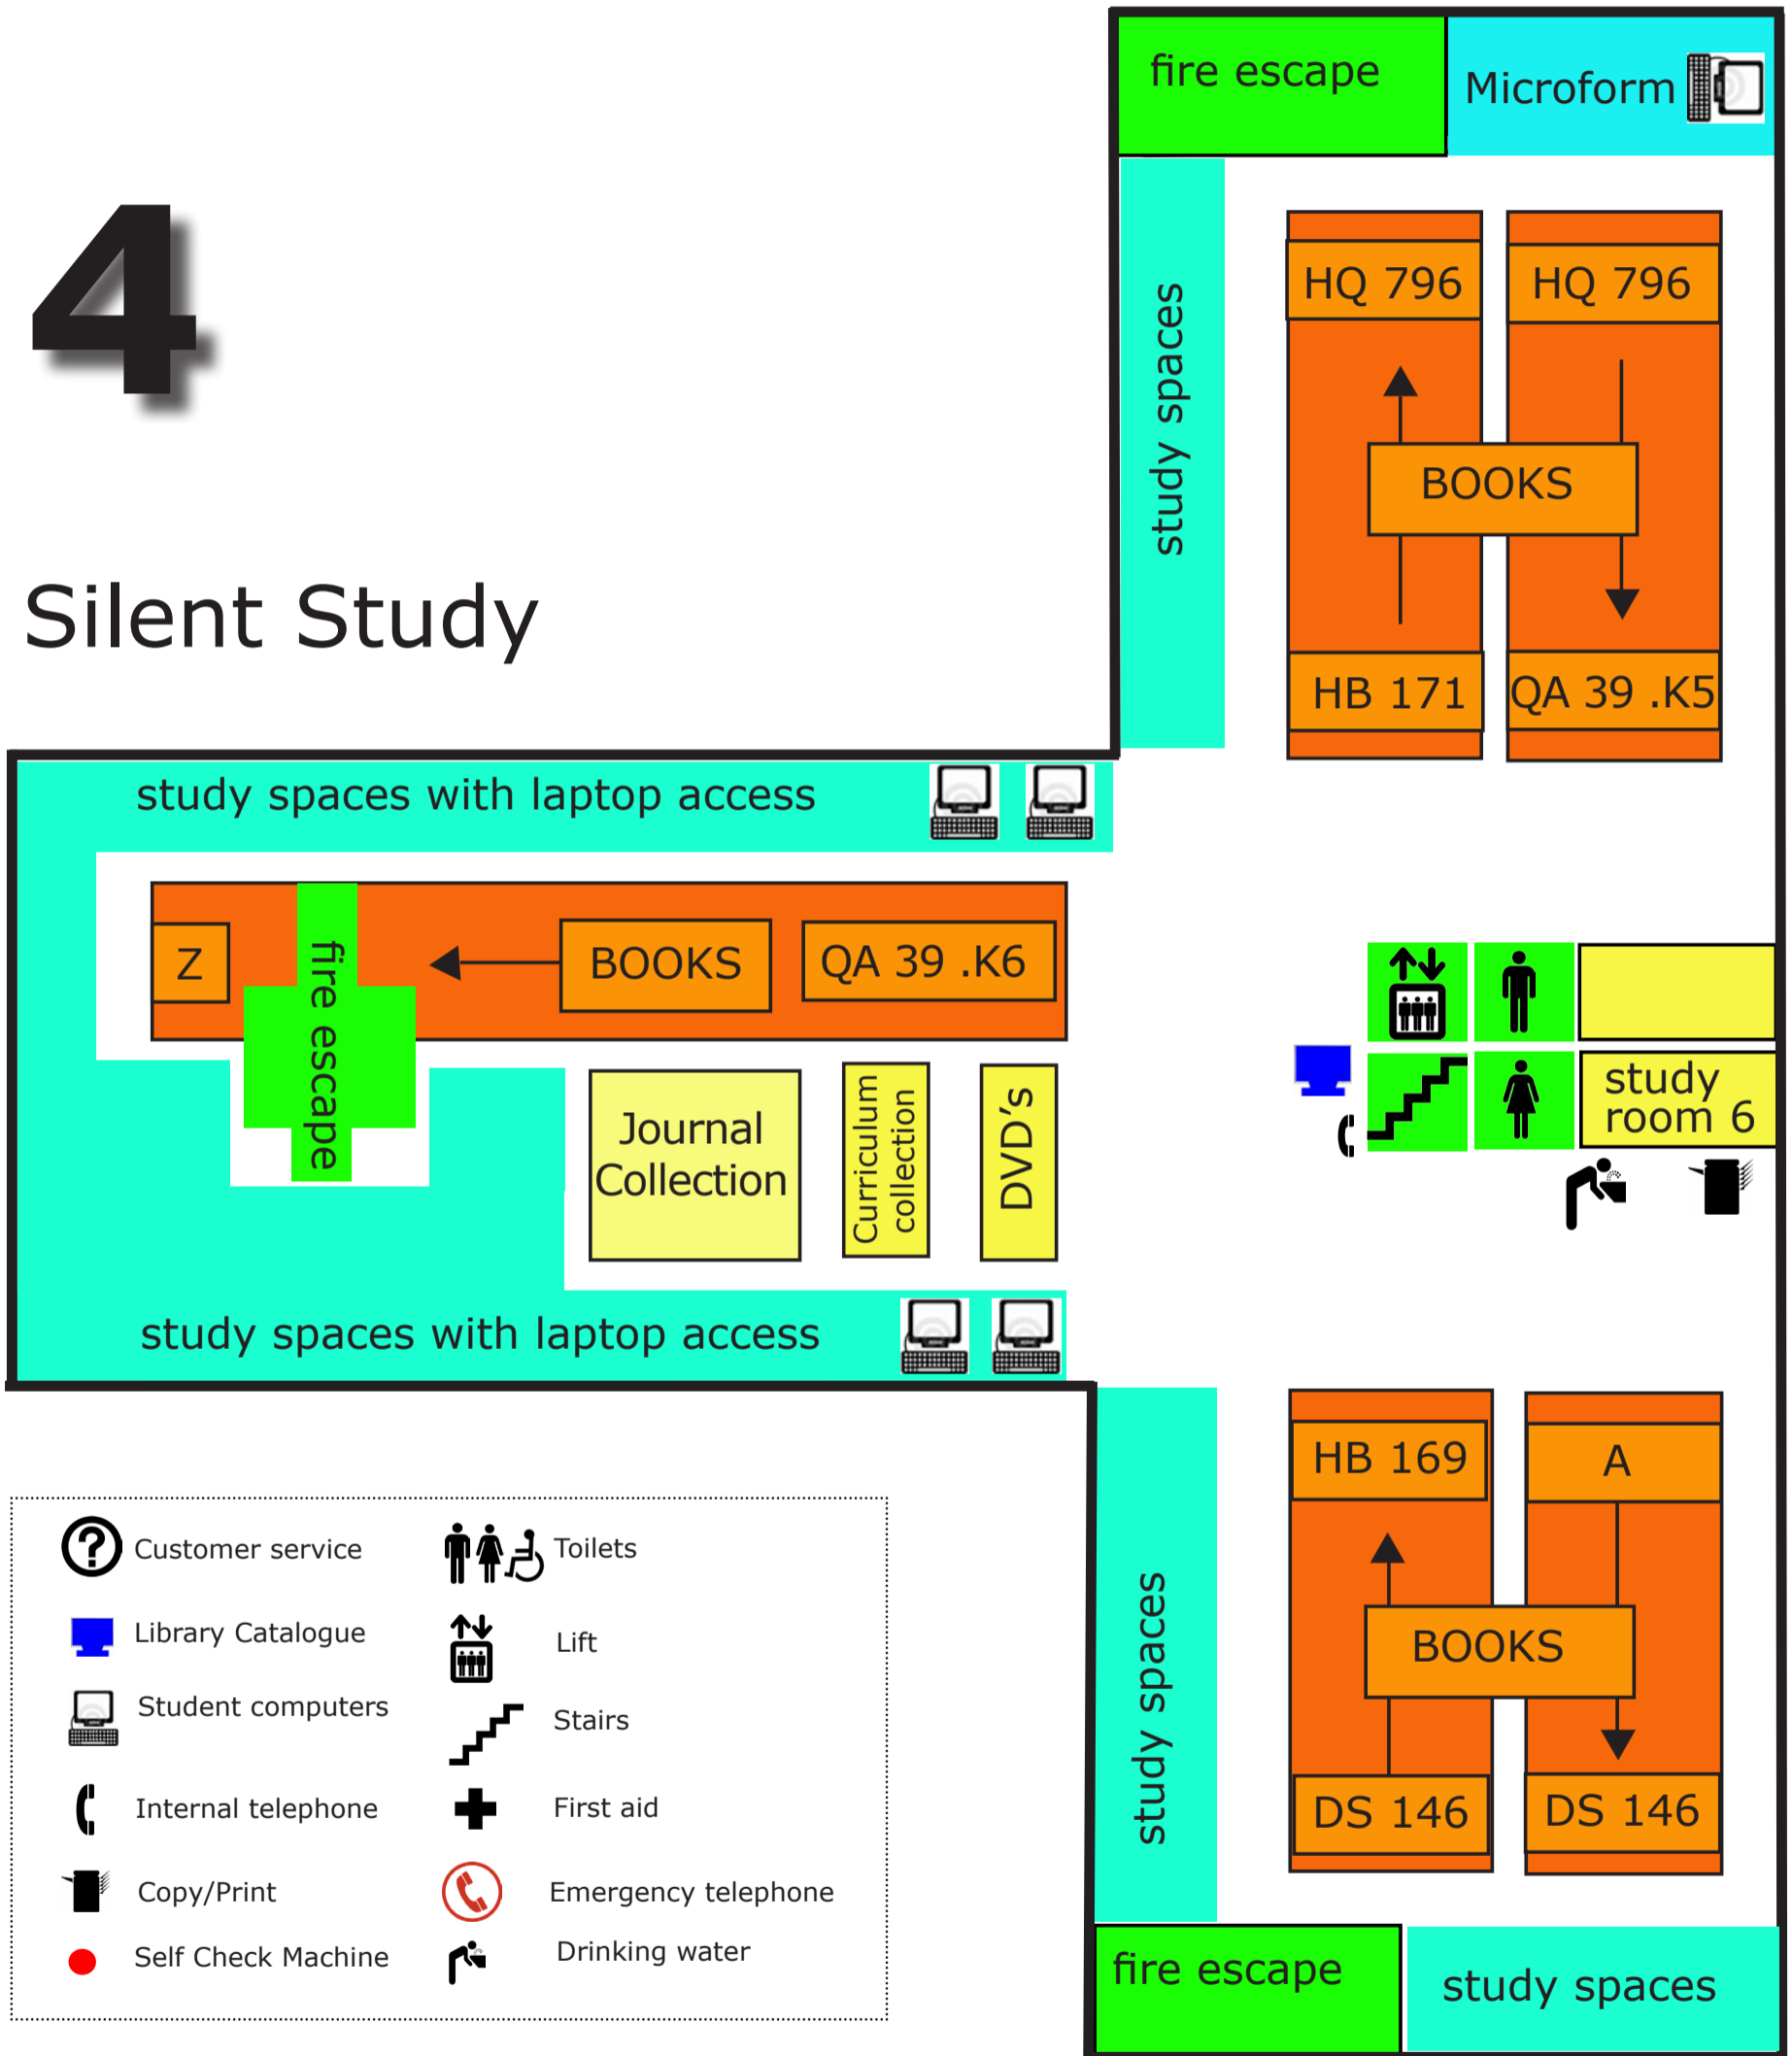

Morris Miller Library

2

ENTRY LEVEL

- | | |
|--------------------|---------------------|
| Customer service | Toilets |
| Library Catalogue | Lift |
| Student computers | Stairs |
| Internal telephone | First aid |
| Copy/Print | Emergency telephone |
| Self Check Machine | Drinking water |

3

4

Silent Study

river

5

Silent Study