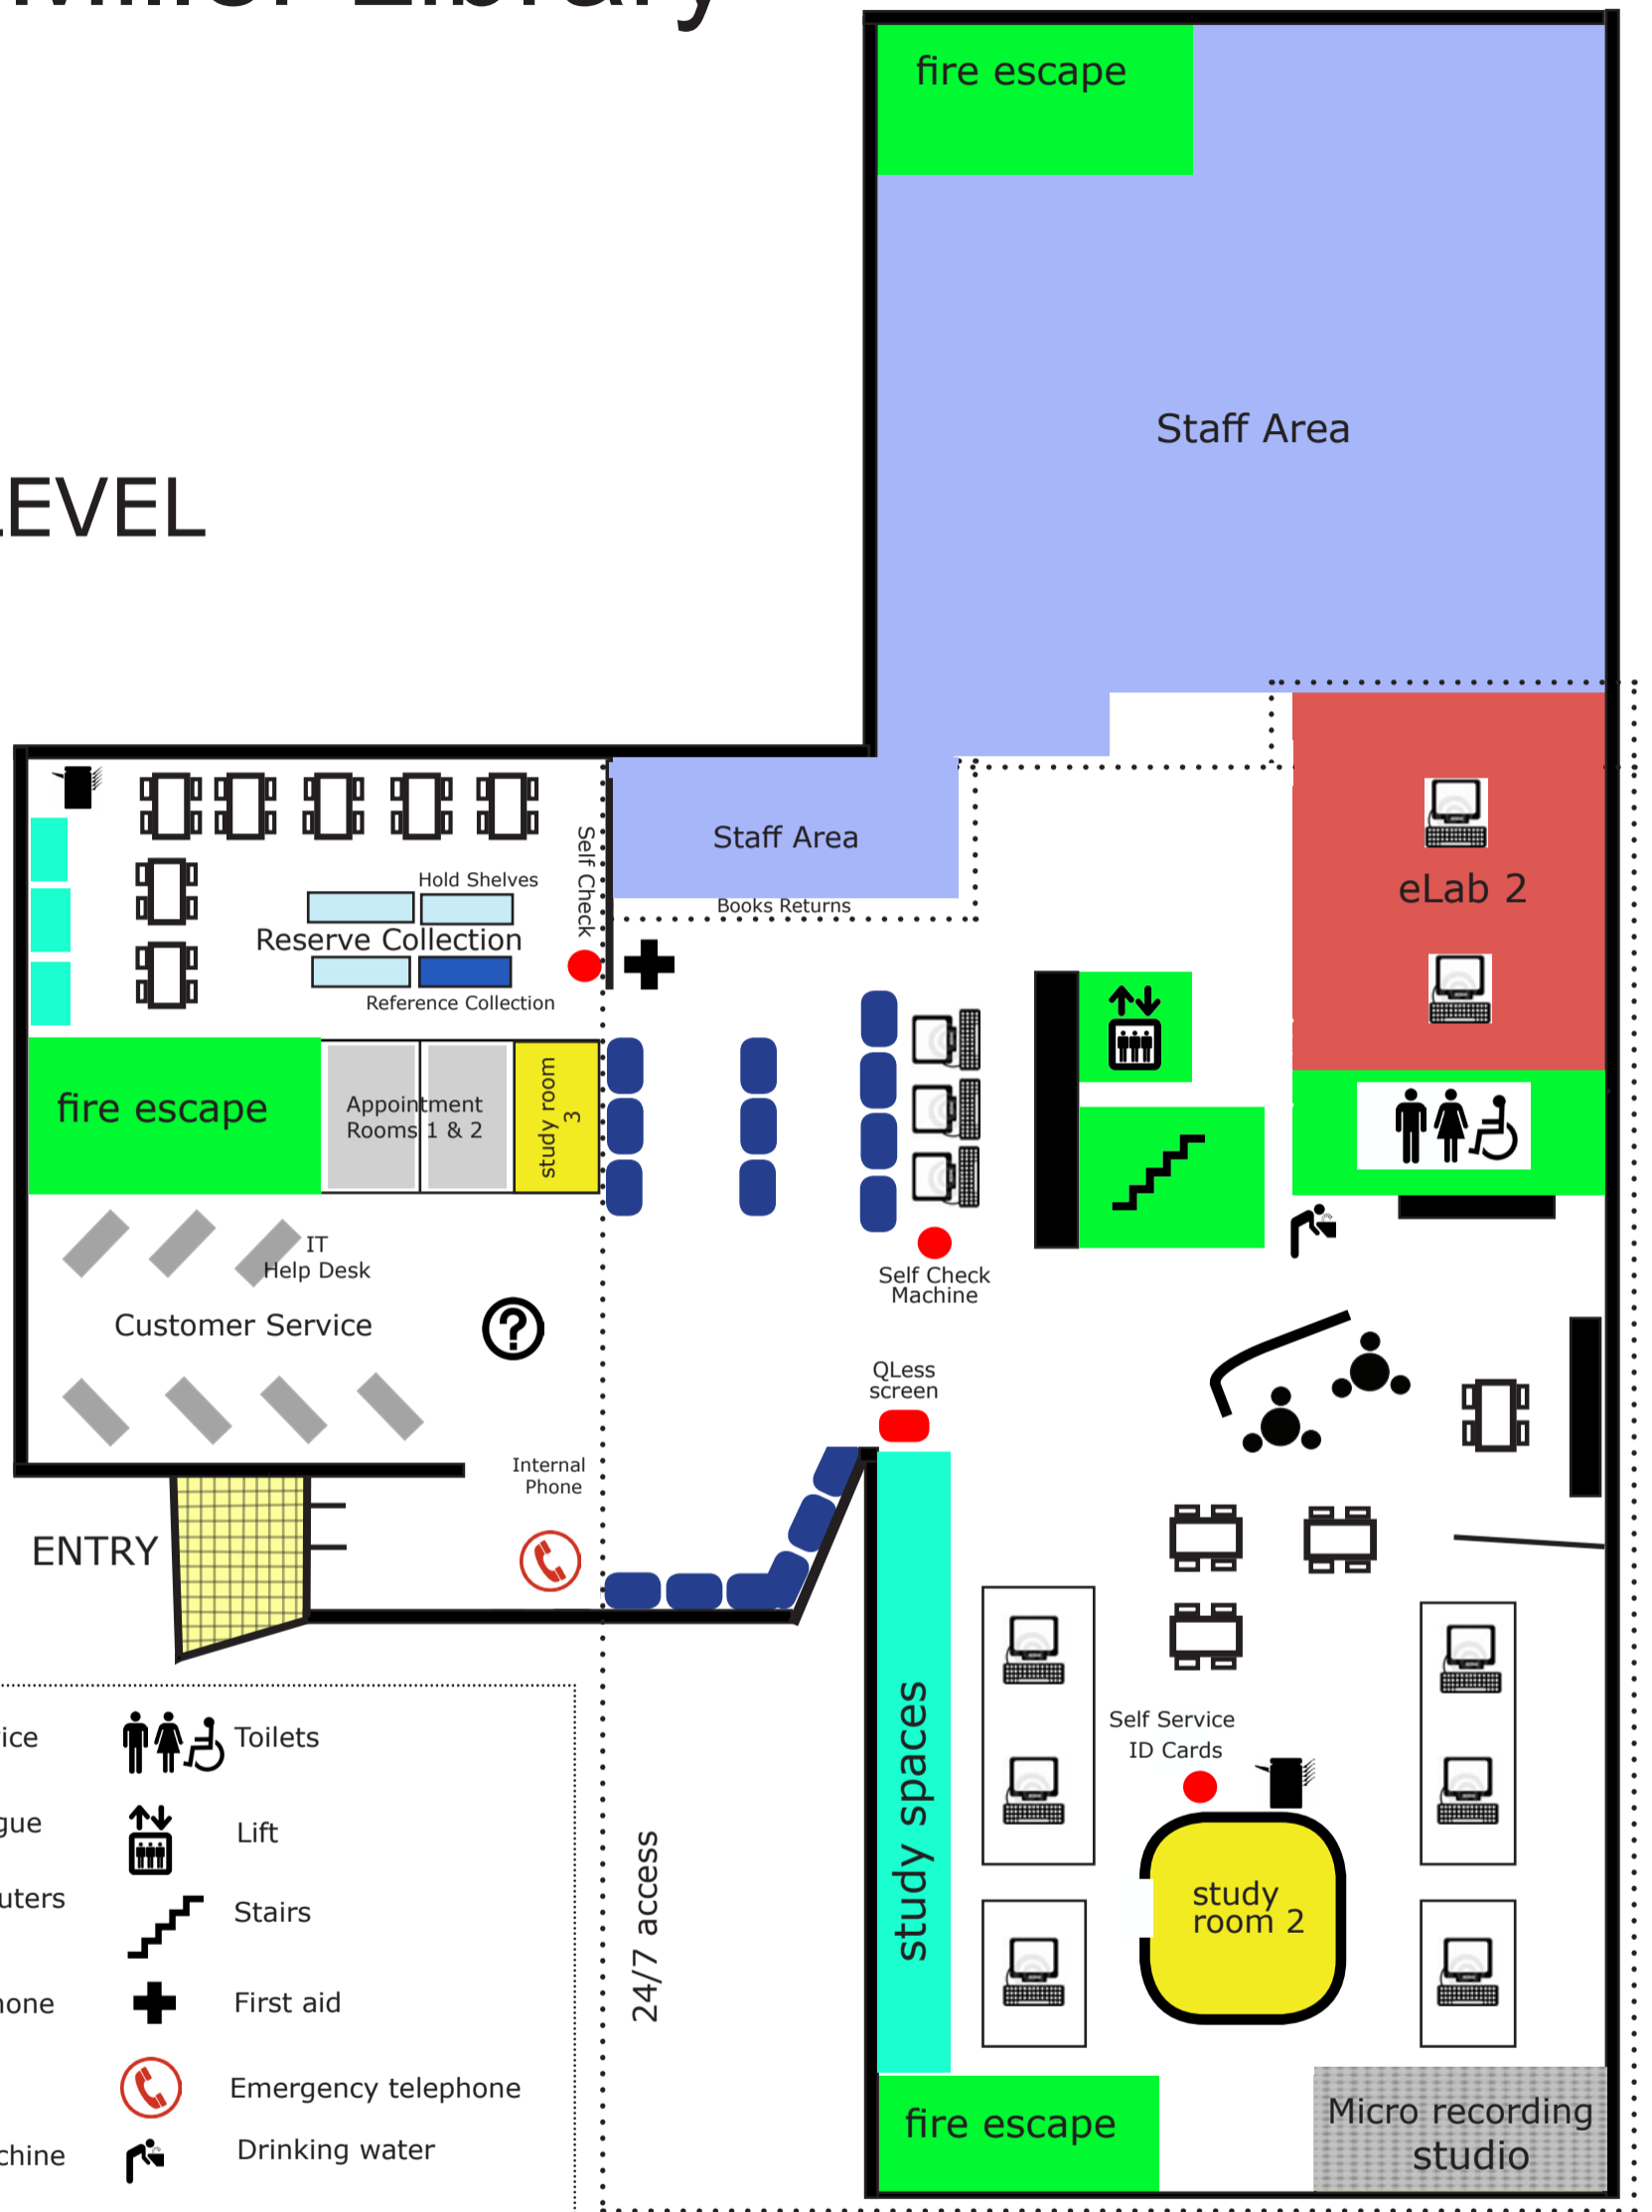

Morris Miller Library

2

ENTRY LEVEL

- | | |
|--------------------|---------------------|
| Customer service | Toilets |
| Library Catalogue | Lift |
| Student computers | Stairs |
| Internal telephone | First aid |
| Copy/Print | Emergency telephone |
| Self Check Machine | Drinking water |

3

4

Silent Study

river

5

Silent Study