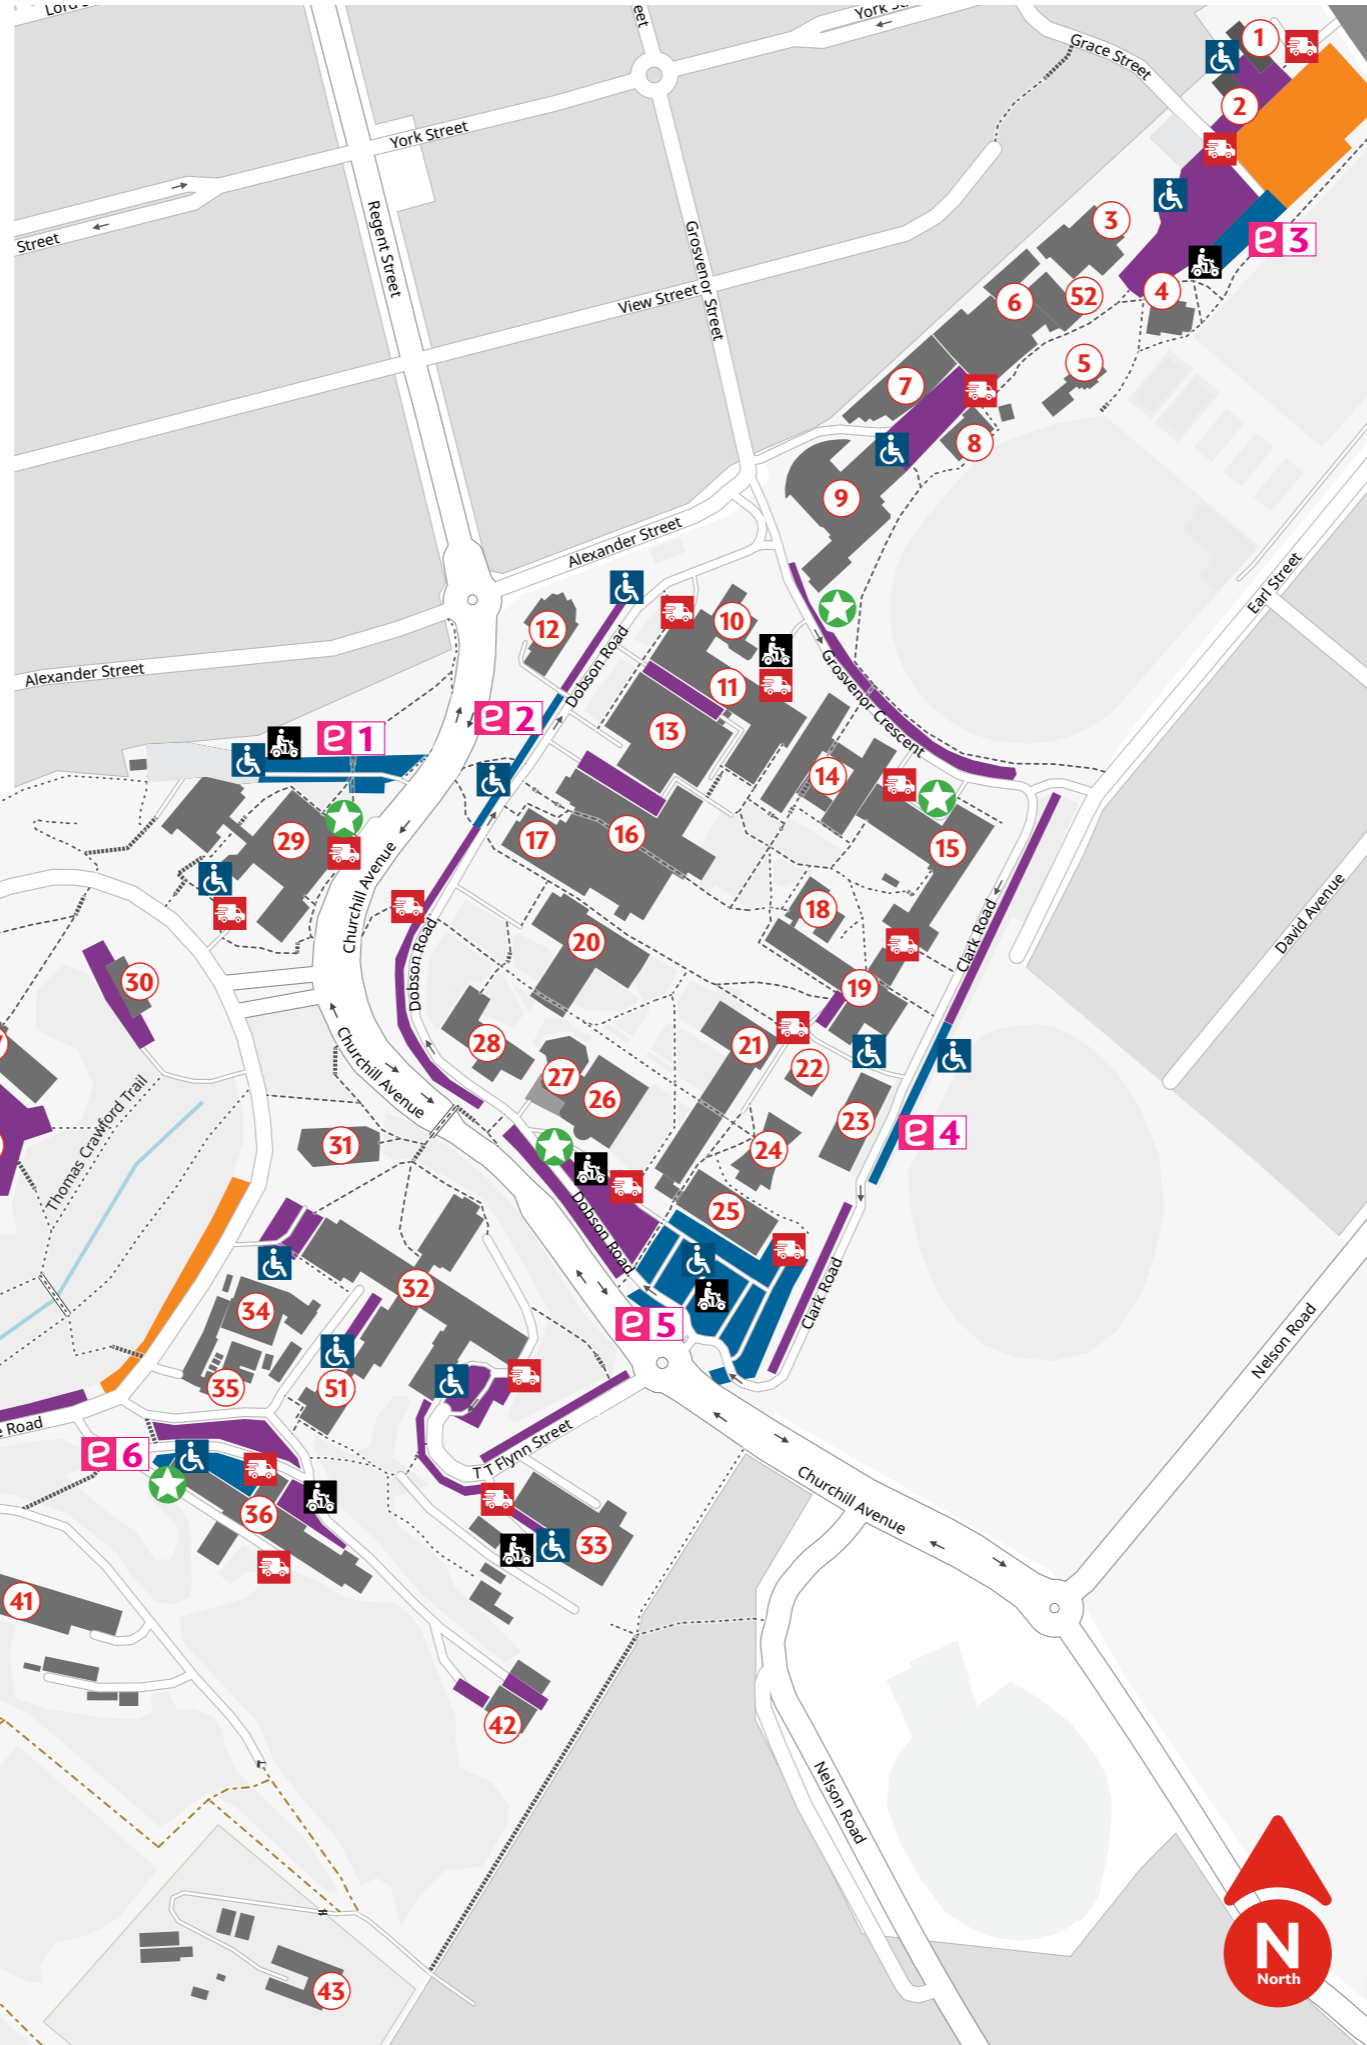

Sandy Bay Campus Parking Guide

Staff permit parking zone	
Student permit parking zone	
Voucher parking zone	
Residential permit parking zone	
Motorcycle Parking	
Disability Parking	
Restricted Mobility Parking	
Service parking or loading zone	

easypark
zone numbers

	50031
	50027
	50028
	50025
	50029
	50030

Location/Building	Ref #
301 Sandy Bay Road: Graduate Research, Office of Research Services, Research Office	1
6 Grace Street: Budget, Tax Clinic, Reconciliation Tasmania	2
Accommodation Services Office (L1)	45
Administration	28
After school care	5
Ag Science Building	34
Ag Science Student Hut	35
Annexe, The	48
Arts Lecture Theatre	24
Centenary Building: College of Sciences and Engineering, Tasmanian School of Business and Economics (TSBE), Trade Table Cafe	14
Chemistry Building: Central Science Laboratory	16
Child Care Centre (Lady Gowrie)	3
Christ College	49
Community Health Clinic	52
Corporate Services Building: Financial Services, Human Resources, ITS, Infrastructure Services and Development (Facilities), Legal Services, Security	33
Cricket Pavilion	8
CSIRO Forestry	41
Engineering Building	11
Engineering Workshop	13
Geography, Geology and CODES: Earth Sciences	15
Herbarium	31
Horticultural Research Centre	43
Humanities	25
Hytten Hall: English Language Centre, Education	37
Infrastructure Services and Development (L2)	45
John Fisher College	47
Law Building	9
Lodge, The	50
Library, Morris Miller: Student Administration	20
Life Sciences Building: Zoology, Plant Science, Central Science Lab (Level 4)	32
Mathematics Building	18
Old IMAS Building: University College, School of Surveying and Spatial Sciences	7
Old Medical Sciences Building	36
Old Commerce Building: International Pathway College	38
Old Commerce Annexe	39
Old Wardens Lodge	40
Pepperz Restaurant	46
Pharmacy Building	17
Physics Building	19
Psychology Research Centre	23
Research House	30
Rugby Pavilion	4
Sandy Bay Apartments	44
Staff Club: University Foundation	12
Steps Building	42
Studio Theatre	27
Social Sciences Building: Riawunna,, Psychology, Social Sciences	21
Surveying Building	10
Tasmanian Institute of Agriculture (TIA)	51
Terrapin	22
TUU Student Union Building: Co-op Bookshop, Newsagency and Post Office, National Tertiary Education Union, Tasmanian University Union, The Refectory, Tasmanian Institute of Learning and Teaching (TILT)	29
Unigym	6
University Centre: John Elliott Classics Museum, Lazenby's Cafe (Level 1)	26