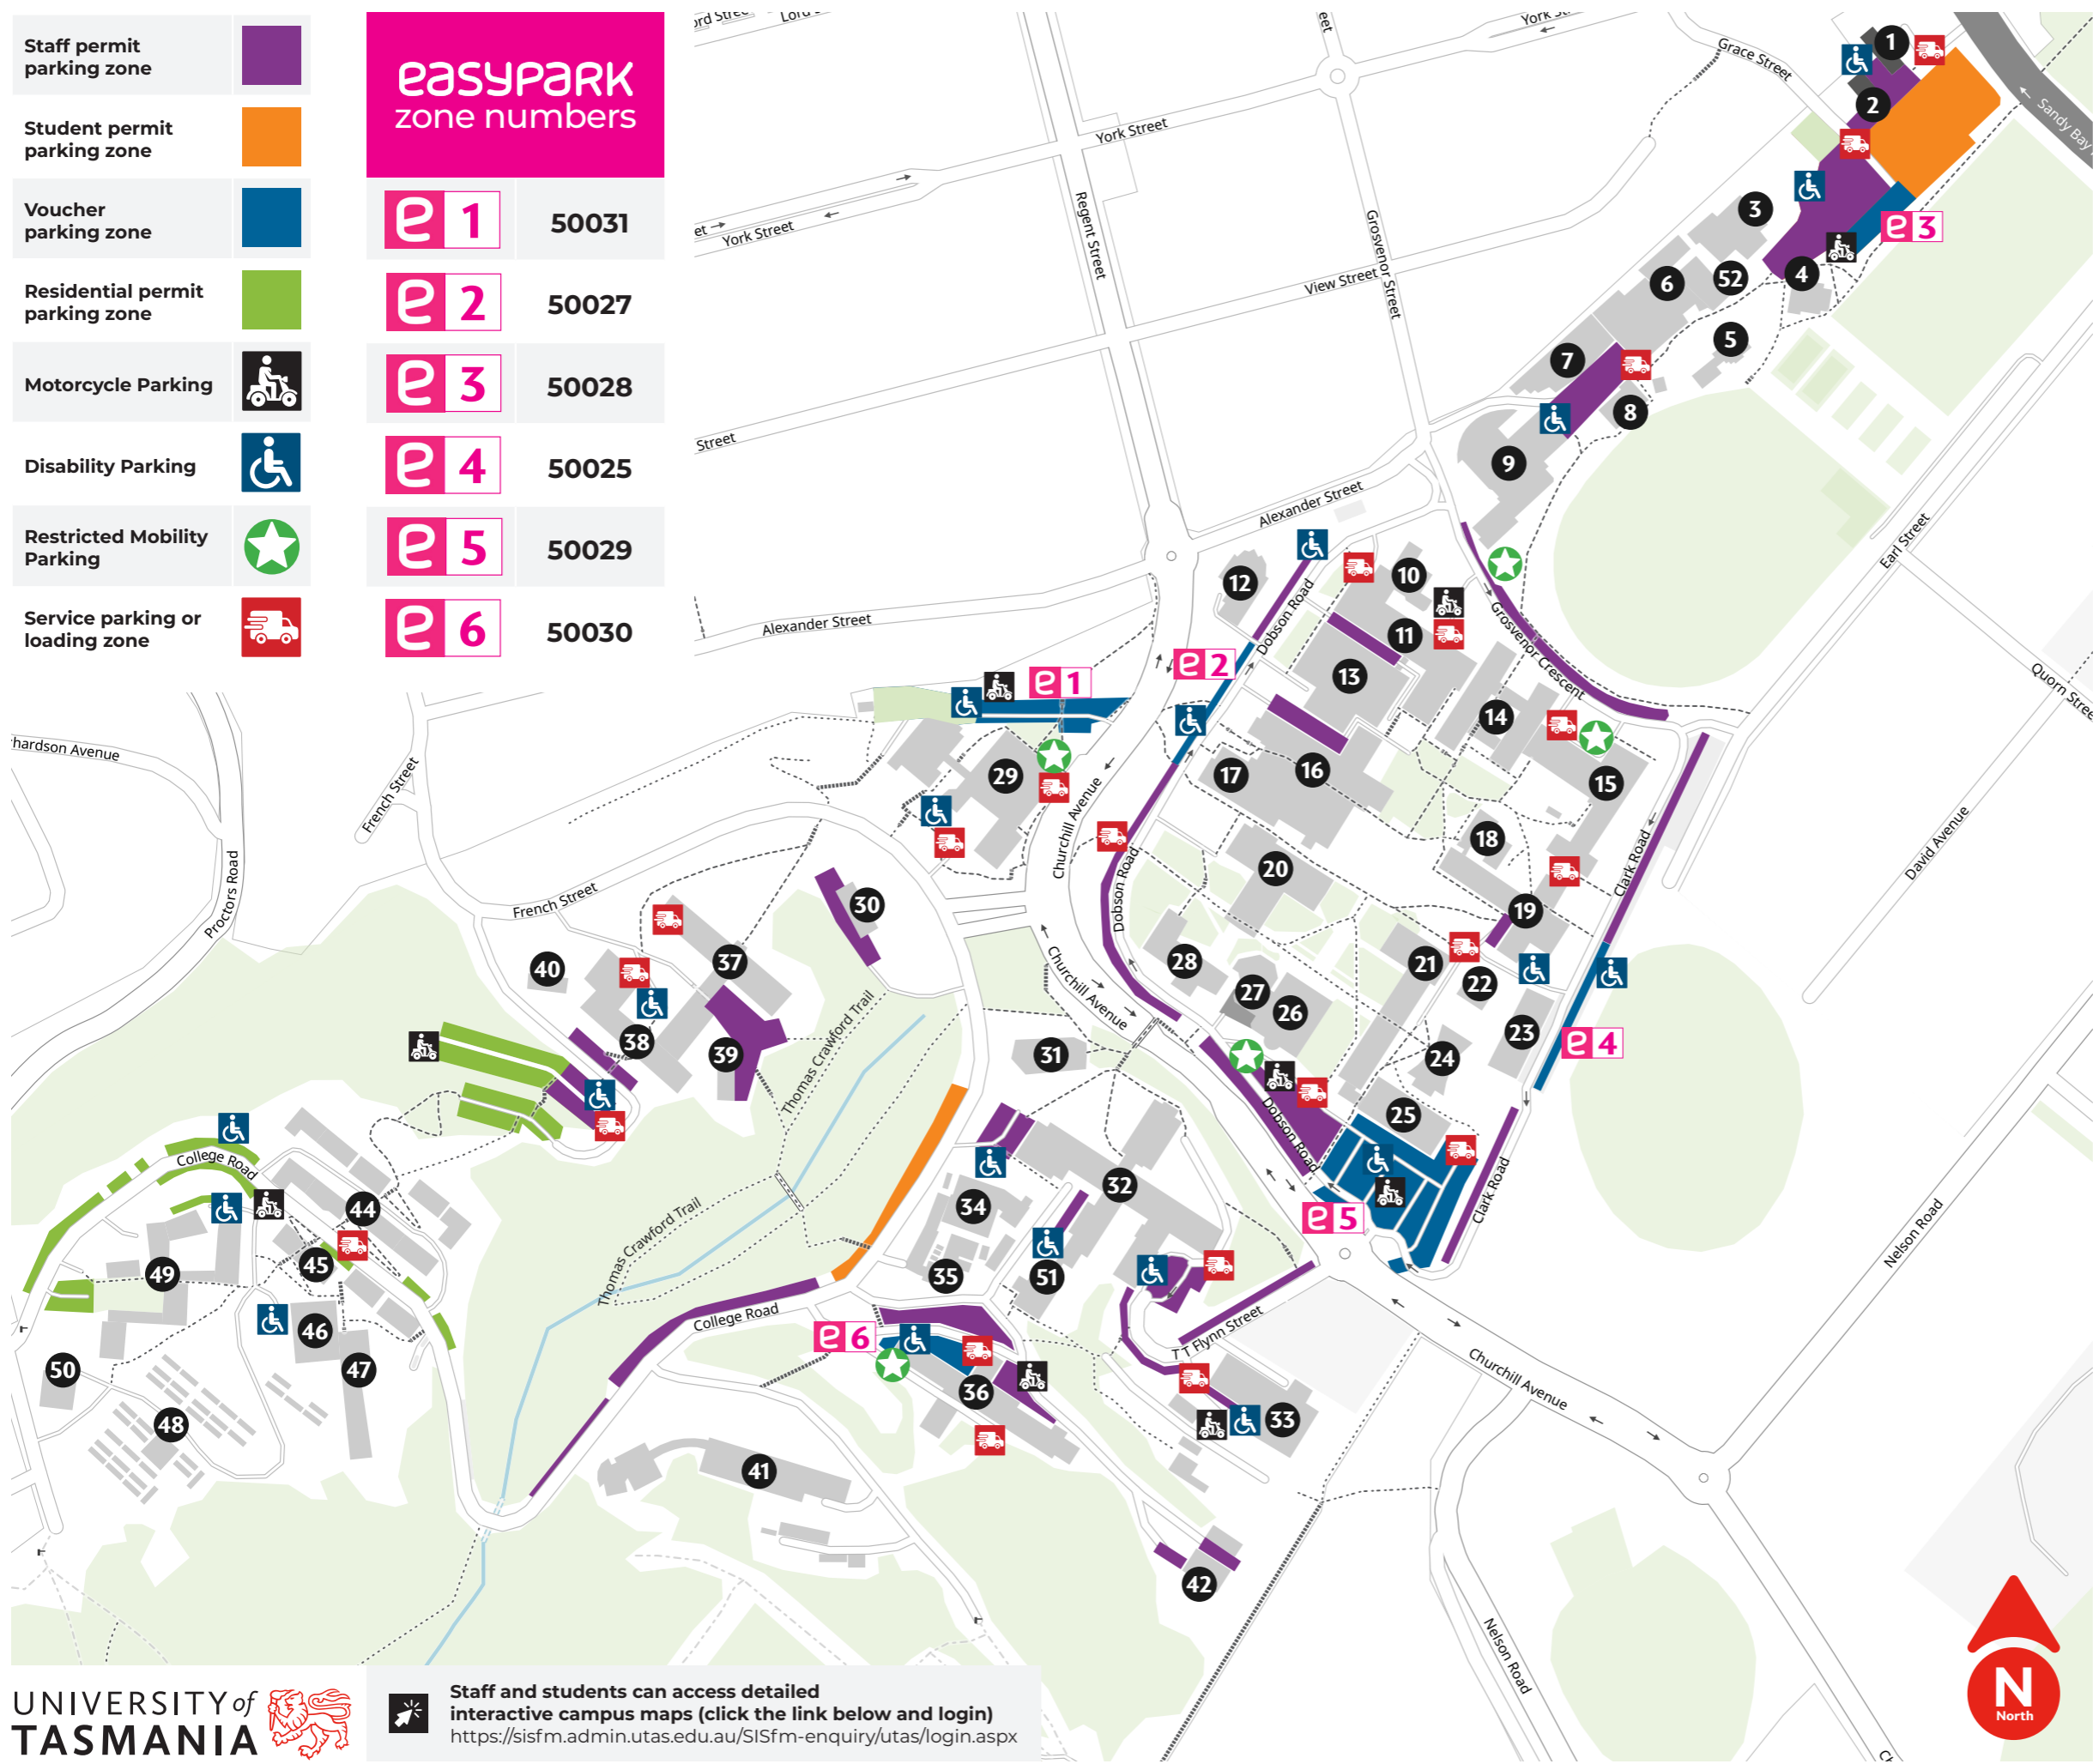

# Sandy Bay Campus Guide Parking

Staff permit parking zone	
Student permit parking zone	
Voucher parking zone	
Residential permit parking zone	
Motorcycle Parking	
Disability Parking	
Restricted Mobility Parking	
Service parking or loading zone	

easypark zone numbers	
e 1	50031
e 2	50027
e 3	50028
e 4	50025
e 5	50029
e 6	50030

301 Sandy Bay Road	1
6 Grace Street	2
Accommodation Services Office (L1)	45
Administration	28
After school care	5
Ag Science Building	34
Ag Science Student Hut	35
Annexe, The	48
Arts Lecture Theatre	24
Centenary Building	14
Chemistry Building	16
Childcare Centre (Lady Gowrie)	3
Christ College	49
Community Health Clinic	52
Corporate Services Building	33
Cricket Pavilion	8
CSIRO Forestry	41
Engineering Building	11
Engineering Workshop	13
Geography, Geology and CODES	15
Herbarium	31
Horticultural Research Centre	43
Humanities	25
Hyttan Hall	37
Student Experience (L2)	45
John Fisher College	47
Law Building	9
Lodge, The	50
Library, Morris Miller	20
Life Sciences Building	32
Mathematics Building	18
Old IMAS Building	7
Old Medical Sciences Building	36
Old Commerce Building	38
Old Commerce Annexe	39
Old Wardens Lodge	40
Pepperz Restaurant	46
Pharmacy Building	17
Physics Building	19
Psychology Research Centre	23
Research House	30
Rugby Pavilion	4
Sandy Bay Apartments	44
Staff Club	12
Stanley Burbury/University Centre	26
Steps Building	42
Studio Theatre	27
Social Sciences Building	21
Surveying Building	10
Tasmanian Institute of Agriculture (TIA)	51
Terrapin	22
TUU Student Union Building	29
Unigym	6