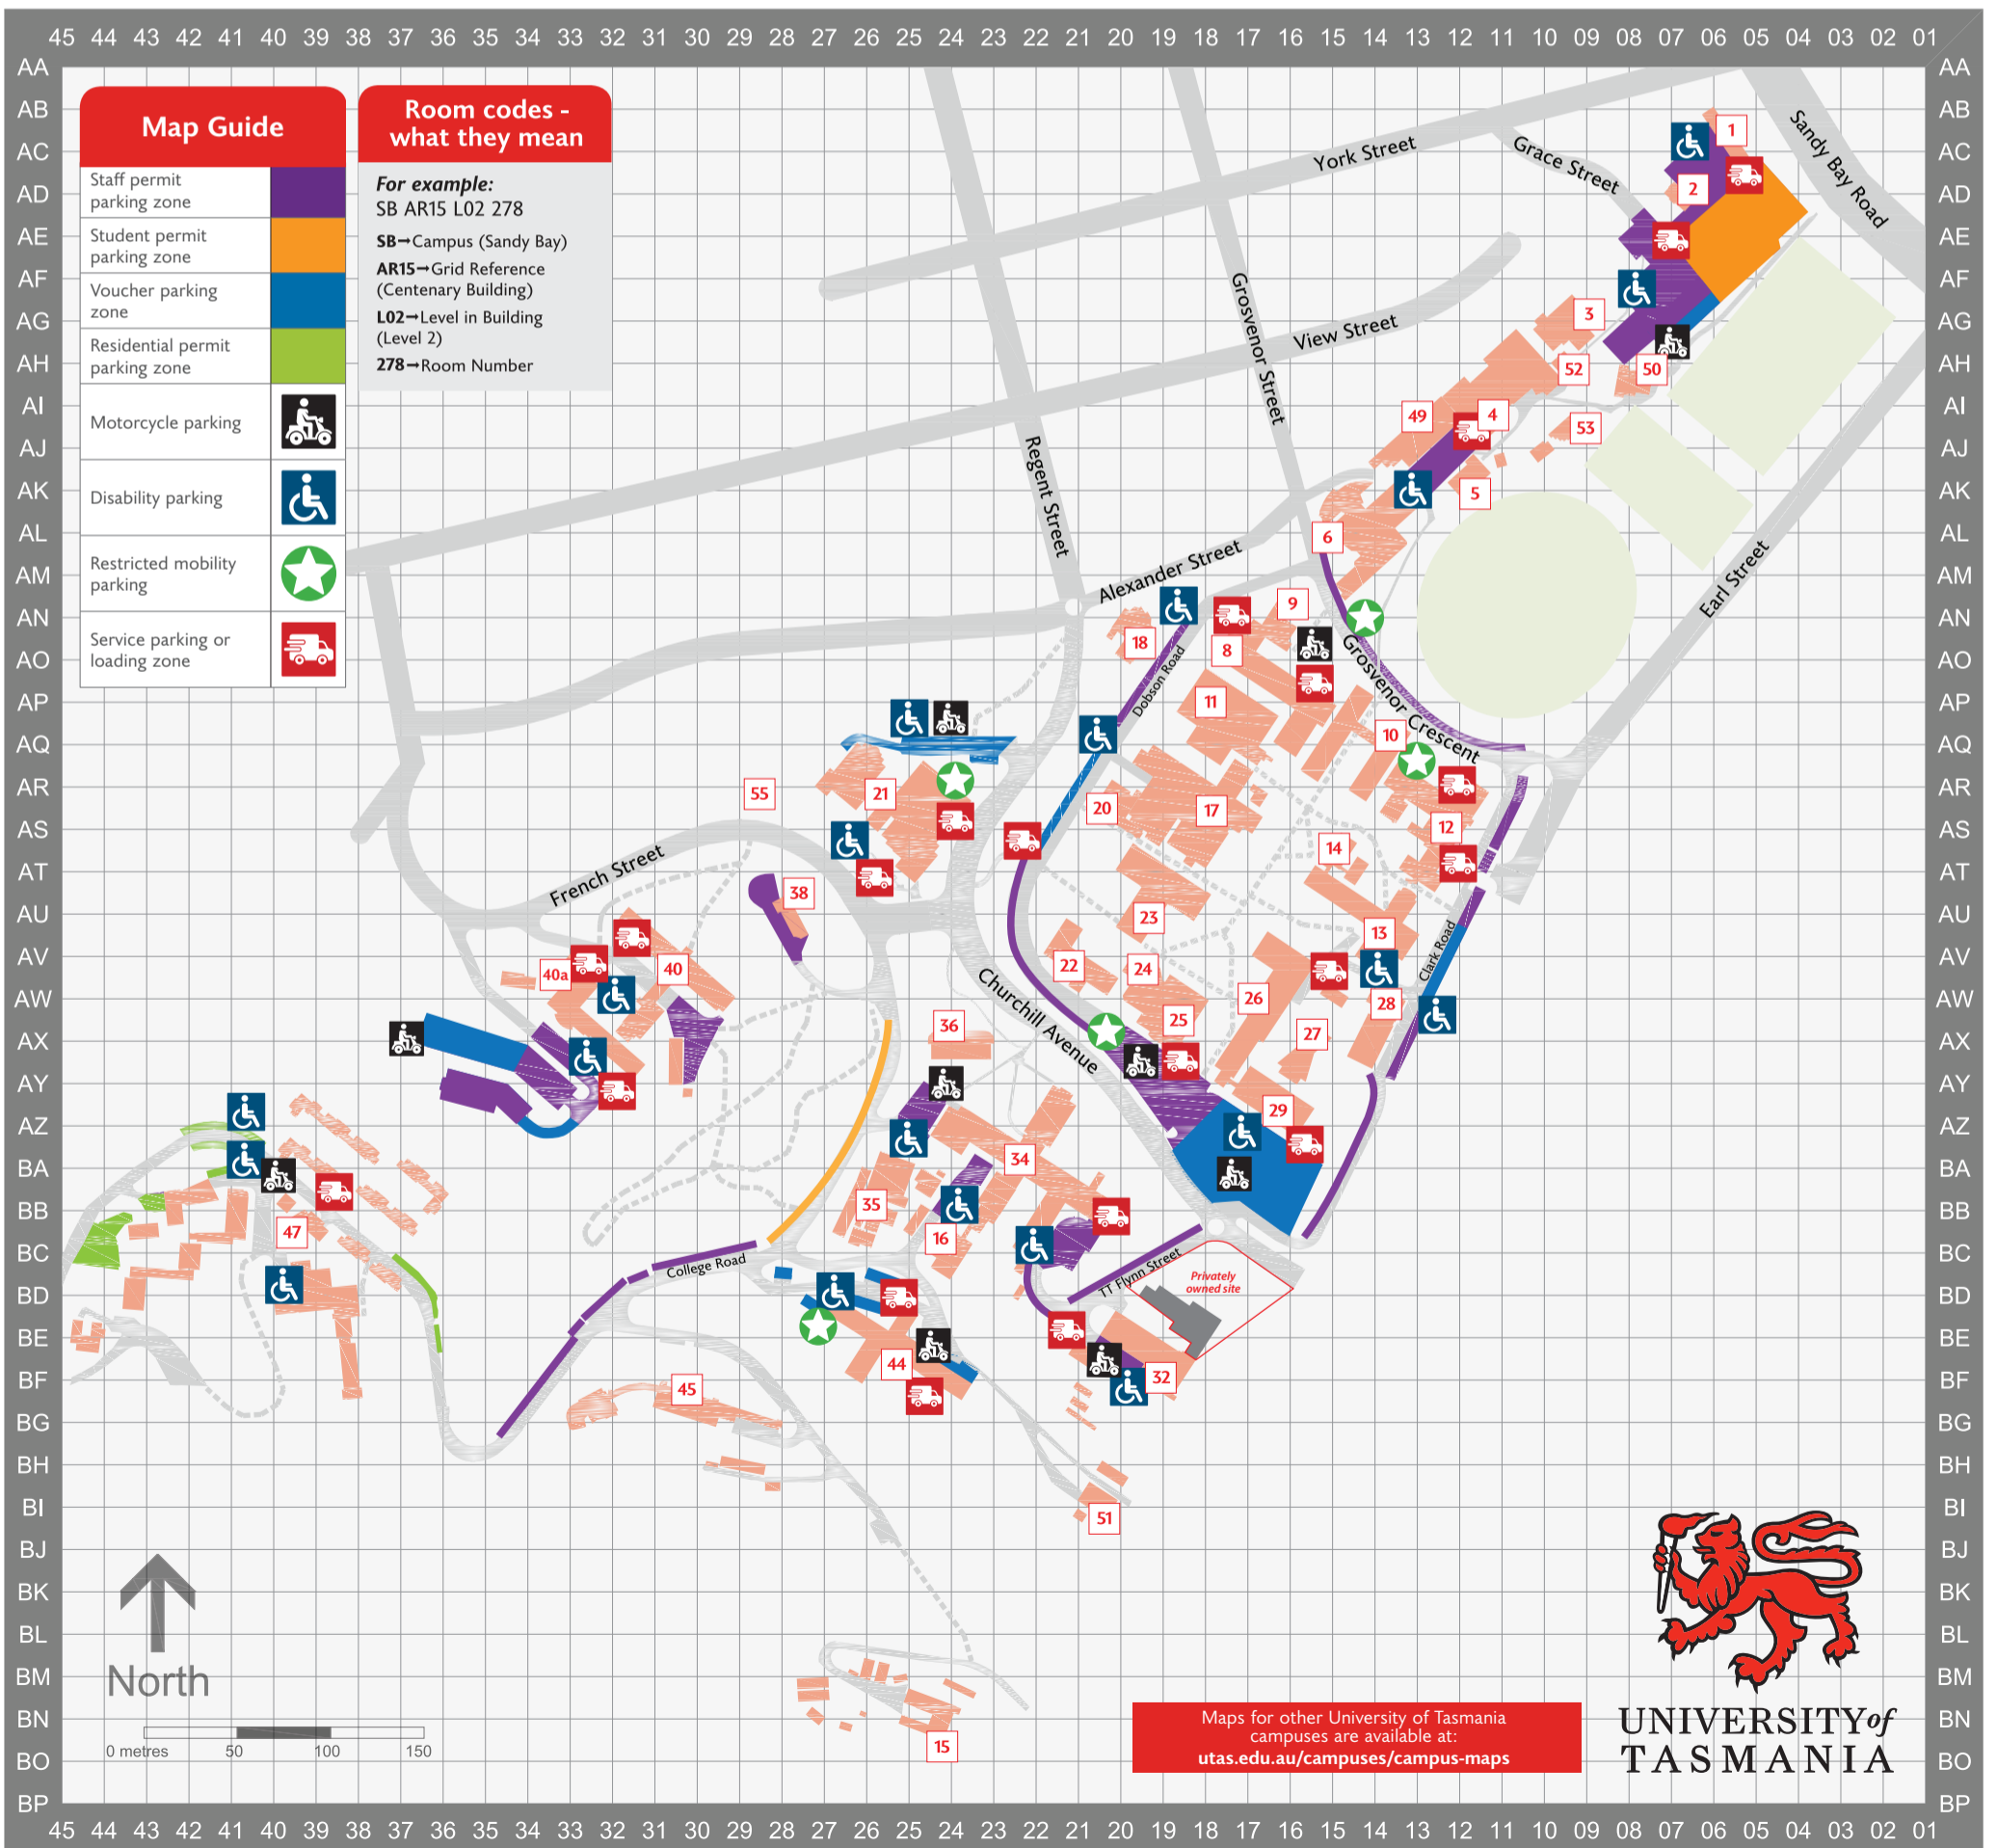

# Sandy Bay Campus – Parking

	Grid Ref.	No.
301 Sandy Bay Road	AC06	1
6 Grace Street	AD07	2
Accommodation Services	BB39	47
Administration Building	AW21	22
Agricultural Science	BA22	34
Arts Lecture Theatre	AX16	27
Centenary Building	AR15	10
Central Science Laboratory	AR19	17
Chemistry	AR19	17
Child Care Centre (Lady Gowrie)	AG10	3
Child Care Cottage	AJ10	53
Christ College	BB39	47
Classics Museum, John Elliott	AX19	25
CODES - Centre for Ore Deposit and Earth Sciences	AS13	12
Co-op Bookshop	AS25	21
Community Health Clinic	AH10	52
Computing and Information Technology	AR15	10
Corporate Services Building	BE20	32
Crick Pavilion	AK12	5
CSIRO	BF31	45
Earth Sciences	AS13	12
Education	AW31	40
Engineering	AP16	8
Engineering Workshop	AQ18	11
English Language Centre	AW31	40

Refectory (The Ref)	AS25	21
Research House	AU28	38
Research Office	AC06	1
Riawunna	AX17	26
Rugby Club	A108	50
Sciences and Engineering, College of	AR15	10
Security	AD07	2
Social Sciences	AX17	26
Source Wholefoods	AR29	55
Steps Building	BI21	51
Student Administration	AU19	23
Surveying and Spatial Sciences	AN16	9
Tasmania University Union (TUU)	AS25	21
Tasmanian Institute of Learning and Teaching (TILT)	AS25	21
Tasmanian School of Business and Economics (TSBE)	AR15	10
Tasmanian Institute of Agriculture (TIA)	BC24	16
Trade Table Cafe	AR15	10
TUU Building	AS25	21
Unigym	AI11	4
University Apartments	BB39	47
University Centre	AX19	25
University Club	AO20	18
University College	AI13	49
University Foundation	AO20	18
Zoology	BA22	34

Maps for other University of Tasmania campuses are available at: [utas.edu.au/campuses/campus-maps](https://utas.edu.au/campuses/campus-maps)