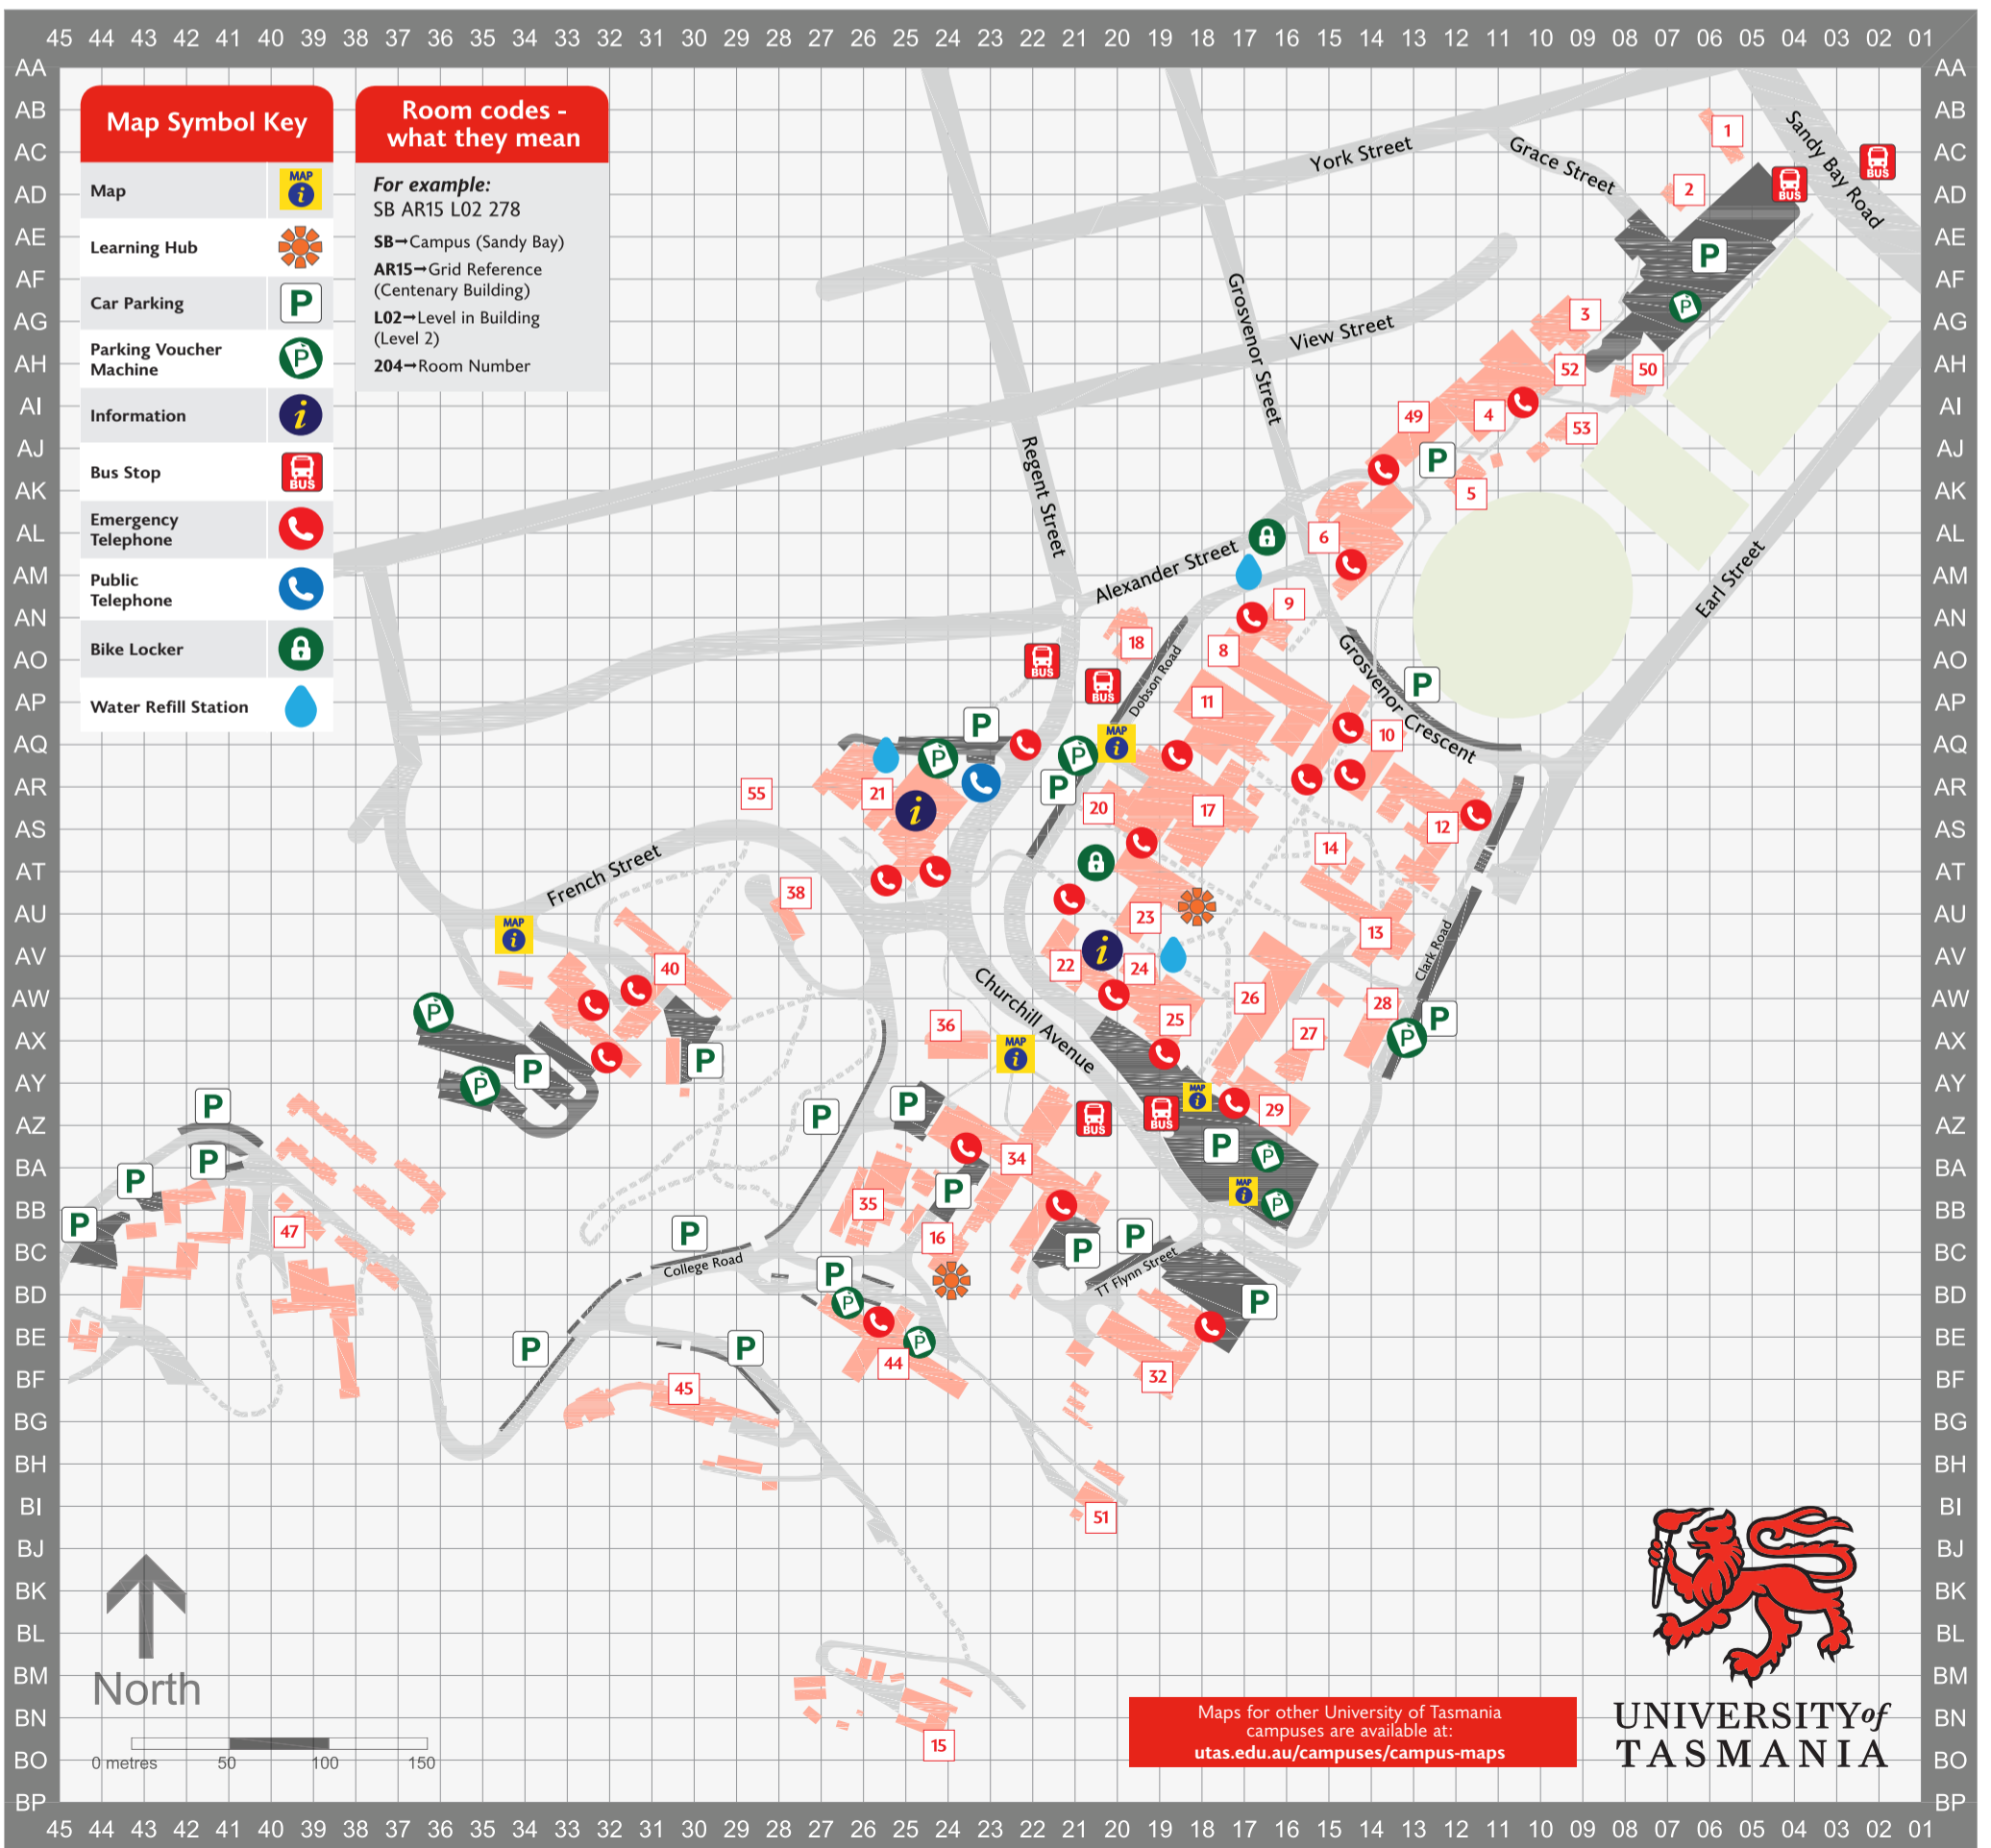

Sandy Bay Campus

	Grid Ref.	No.
301 Sandy Bay Road	AC06	1
6 Grace Street	AD07	2
Accommodation Services	BB39	47
Administration Building	AW21	22
Agricultural Science	BA22	34
Arts Lecture Theatre	AX16	27
Centenary Building	AR15	10
Central Science Laboratory	AR19	17
Chemistry	AR19	17
Child Care Centre (Lady Gowrie)	AG10	3
Child Care Cottage	AJ10	53
Christ College	BB39	47
Classics Museum, John Elliott	AX19	25
CODES - Centre for Ore Deposit and Earth Sciences	AS13	12
Co-op Bookshop	AS25	21
Community Health Clinic	AH10	52
Computing and Information Technology	AR15	10
Corporate Services Building	BE20	32
Cricket Pavilion	AK12	5
CSIRO	BF31	45
Earth Sciences	AS13	12
Education	AW31	40
Engineering	AP16	8
Engineering Workshop	AQ18	11
English Language Centre	AW31	40

Refectory (The Ref)	AS25	21
Research House	AU28	38
Research Office	AC06	1
Riawunna	AX17	26
Rugby Club	A108	50
Sciences and Engineering, College of	AR15	10
Security	AD07	2
Social Sciences	AX17	26
Source Wholefoods	AR29	55
Steps Building	BI21	51
Student Administration	AU19	23
Surveying and Spatial Sciences	AN16	9
Tasmanian Institute of Agriculture (TIA)	BC24	16
Tasmanian Institute of Learning and Teaching (TILT)	AS25	21
Tasmanian School of Business and Economics (TSBE)	AR15	10
Tasmania University Union (TUU)	AS25	21
Trade Table Cafe	AR15	10
TUU Building	AS25	21
Unigym	AI11	4
University Apartments	BB39	47
University Centre	AX19	25
University Club	AO20	18
University College	AI13	49
University Foundation	AO20	18
Zoology	BA22	34

Maps for other University of Tasmania campuses are available at:
utas.edu.au/campuses/campus-maps