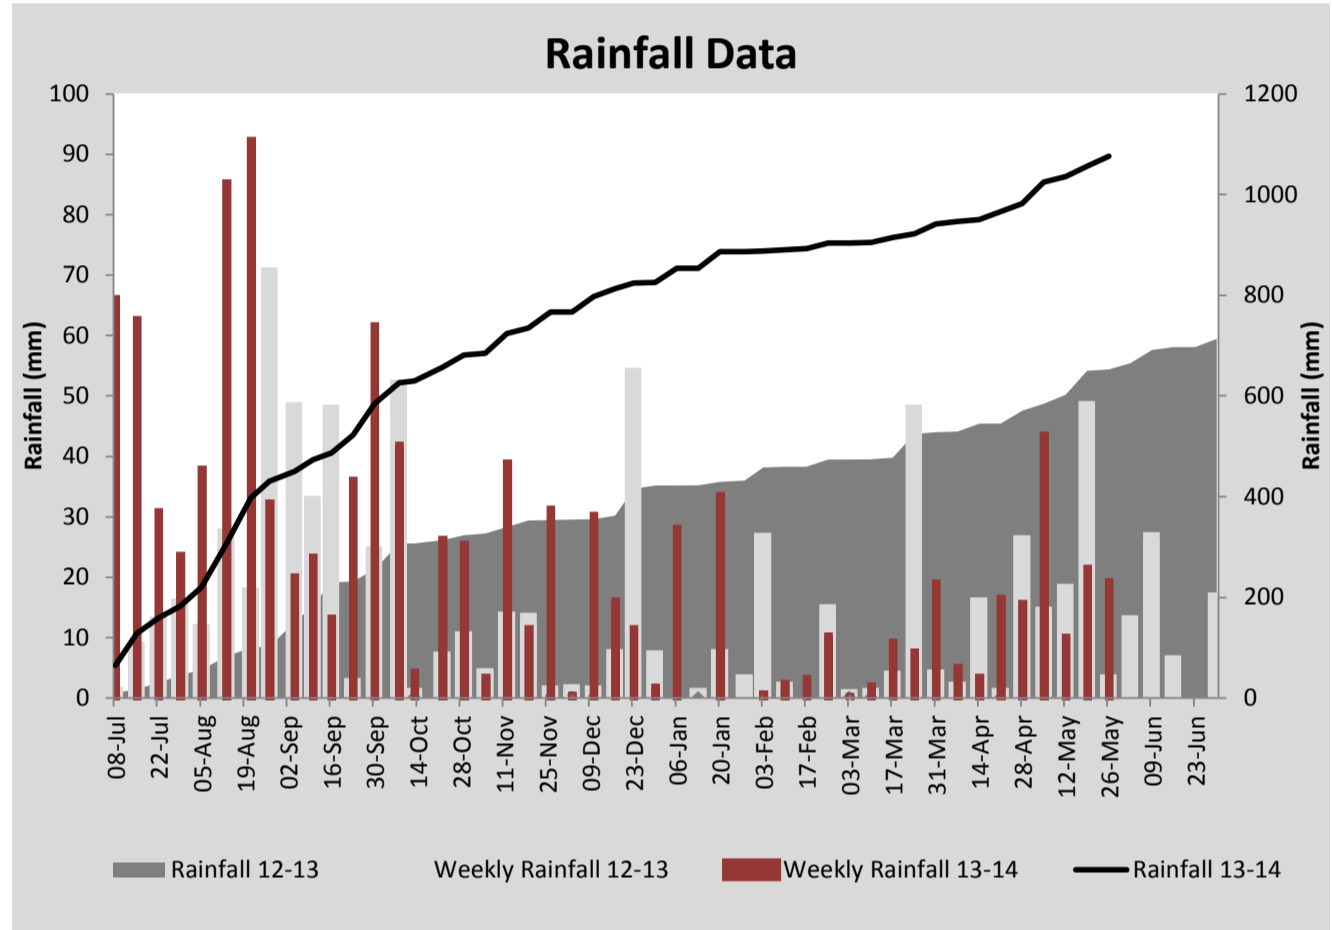

Analysis			
Expected growth rate next 7 days (kgDM/ha/day)	25	Target Leaf Grazing Stage	3.0
Total Demand from Pasture (kgDM/ha/day)	23	Predicted APC 7 days time	2435
APC balance (kgDM/ha/day)	2	Predicted APC Change	17.4

Discussion

Average pasture cover (APC) on the milking platform built slightly this week to 2418kgDM/ha. APC on the run off also built this week to 2220kgDM/ha, giving a whole farm APC of 2350kgDM/ha. With a large portion of the run off tied up with trial work and dormant lucerne crop, will try to continue to build cover now while growth rates are still reasonable and carry this cover into winter to compensate for the reduced available grazing area. We are looking to dry off on the 31 May. Cows have been condition scored this week and have an average BCS of 4.7. We will draft off cows below BCS 4 and provide them with ad lib pasture over the dry period to try to build BCS of these cows to 5 prior to calving. Rough laneways have been re-surfaced with a stone crusher this week and we are seeing a significant improvement in walking speed on these lanes.