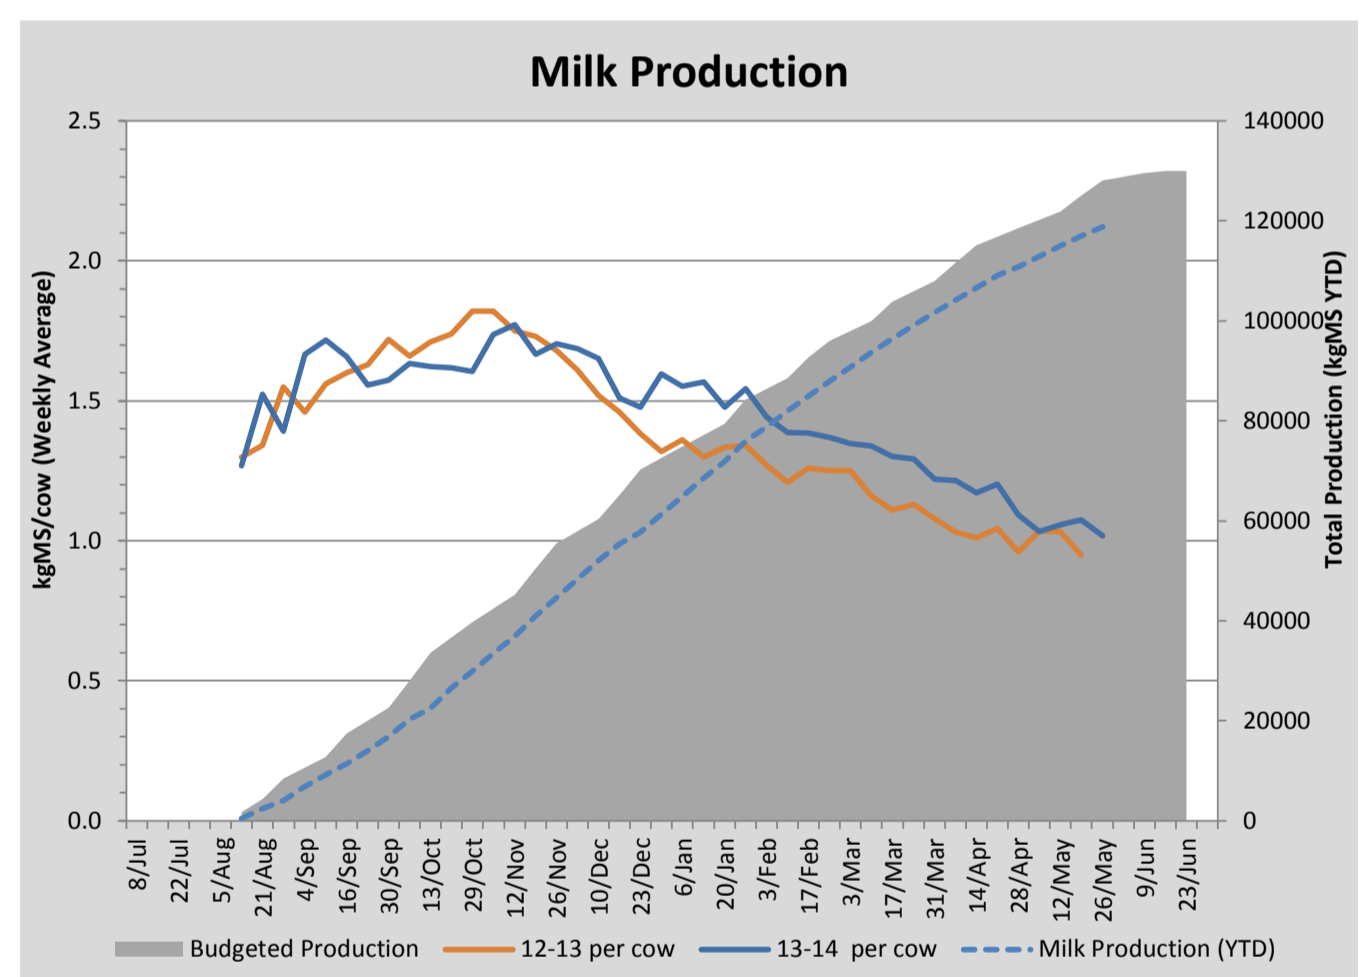

Key Summary Points

- 1 Average pasture cover on the milking platform built slightly this week to 2418kgDM/ha this week.
- 2 Cow body condition score was measured this week, averaging 4.7.
- 3 Key focus for the coming week is to dry off all remaining cows.

PASTURE INFORMATION	Farm			Irrigated			Rain-fed		
	Last Week	This Week	Variation	Last Week	This Week	Variation	Last Week	This Week	Variation
Grazed milking area (ha)	110.5	109.3	-1.2	41.0	41.0	0.0	69.5	68.3	1
Rotation Length (days)	65	64	-1	68	32	-37	63	171	107
Grazing allocation per day (ha)	1.7	1.7	0.0	0.6	1.3	0.7	1.1	0.4	-0.7
Average time since last grazed (days)	69	71	1	48	49	1	82	84	2
Leaf appearance rate (days per leaf)	16	16	0	16	16	0	16	16	0
Average Pasture Cover (kgDM/ha)	2380	2418	38	2492	2535	43	2314	2348	34
Pasture Growth Rate (kgDM/ha/day)	60	33	-27	70	37	-33	54	30	-24
Post Grazing Biomass (kgDM/ha)	1503	1489	-14						
Nitrogen applied YTD (kgN/ha)	154	154	0	3	0	-3	7	0	-7

*Please note all pasture calculations detailed above are based on the current Grazed Milking Area

MILK PRODUCTION	Last Week	This Week	Variation
Average No. cows in milk (vat)	260	260	0
Litres per cow	12.1	11.7	-0.4
% Fat	5.18	4.99	-0.19
% Protein	3.65	3.72	0.07
MS/cow/day	1.07	1.02	-0.06
MS/ha/day	2.47	2.34	-0.13
BMCC	170	159	-11
Average Liveweight (kg)	532	532	0
	Budget	To Date	Variation
Total Milk Production (kgMS)	128,074	118,785	93%
MS/ha YTD	1144	1114	-30