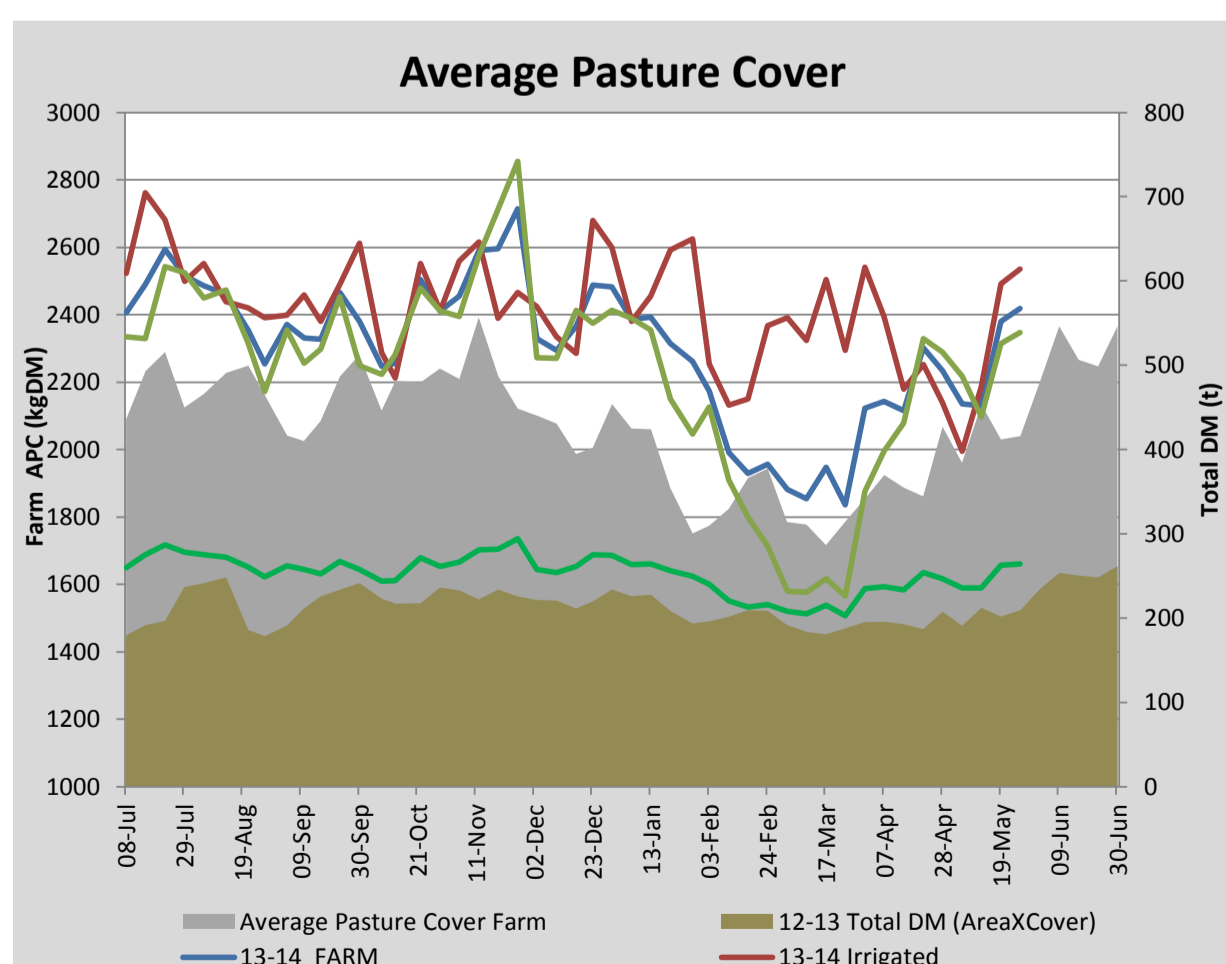

Key Summary Points

- 1 Average pasture cover on the milking platform built slightly this week to 2418kgDM/ha this week.
- 2 Cow body condition score was measured this week, averaging 4.7.
- 3 Key focus for the coming week is to dry off all remaining cows.

PASTURE INFORMATION	Farm			Irrigated			Rain-fed		
	Last Week	This Week	Variation	Last Week	This Week	Variation	Last Week	This Week	Variation
Grazed milking area (ha)	110.5	109.3	-1.2	41.0	41.0	0.0	69.5	68.3	1
Rotation Length (days)	65	64	-1	68	32	-37	63	171	107
Grazing allocation per day (ha)	1.7	1.7	0.0	0.6	1.3	0.7	1.1	0.4	-0.7
Average time since last grazed (days)	69	71	1	48	49	1	82	84	2
Leaf appearance rate (days per leaf)	16	16	0	16	16	0	16	16	0
Average Pasture Cover (kgDM/ha)	2380	2418	38	2492	2535	43	2314	2348	34
Pasture Growth Rate (kgDM/ha/day)	60	33	-27	70	37	-33	54	30	-24
Post Grazing Biomass (kgDM/ha)	1503	1489	-14						
Nitrogen applied YTD (kgN/ha)	154	154	0	3	0	-3	7	0	-7

*Please note all pasture calculations detailed above are based on the current Grazed Milking Area

MILK PRODUCTION	Last Week	This Week	Variation
Average No. cows in milk (vat)	260	260	0
Litres per cow	12.1	11.7	-0.4
% Fat	5.18	4.99	-0.19
% Protein	3.65	3.72	0.07
MS/cow/day	1.07	1.02	-0.06
MS/ha/day	2.47	2.34	-0.13
BMCC	170	159	-11
Average Liveweight (kg)	532	532	0
	Budget	To Date	Variation
Total Milk Production (kgMS)	128,074	118,785	93%
MS/ha YTD	1144	1114	-30