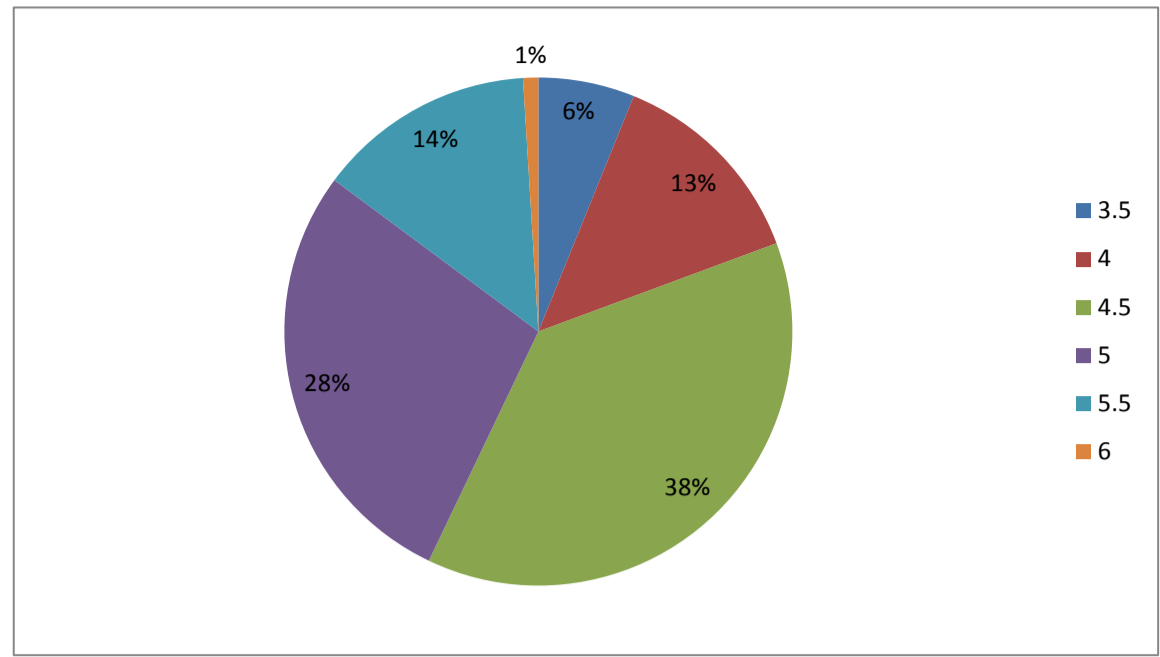

Last 7 days					
Milkers Diet	kg DM	MJ ME	CP (%)	NDF (%)	$/cow
Pasture Intake	8.7	12.3	21.6	45.6	0.0
Concentrates	5.5	13.0	11.0	21.0	0.0
Silage	1.8	9.5	13.6	54.8	0.0
Grazed forage	0.0	0.0	0.0	0.0	0.0
Other feeds	0.0	0.0	0.0	0.0	0.0
Total	16	195.6	17.1	38.2	0
Target		191	16-18	>33	0

Current Cow Body Condition Score