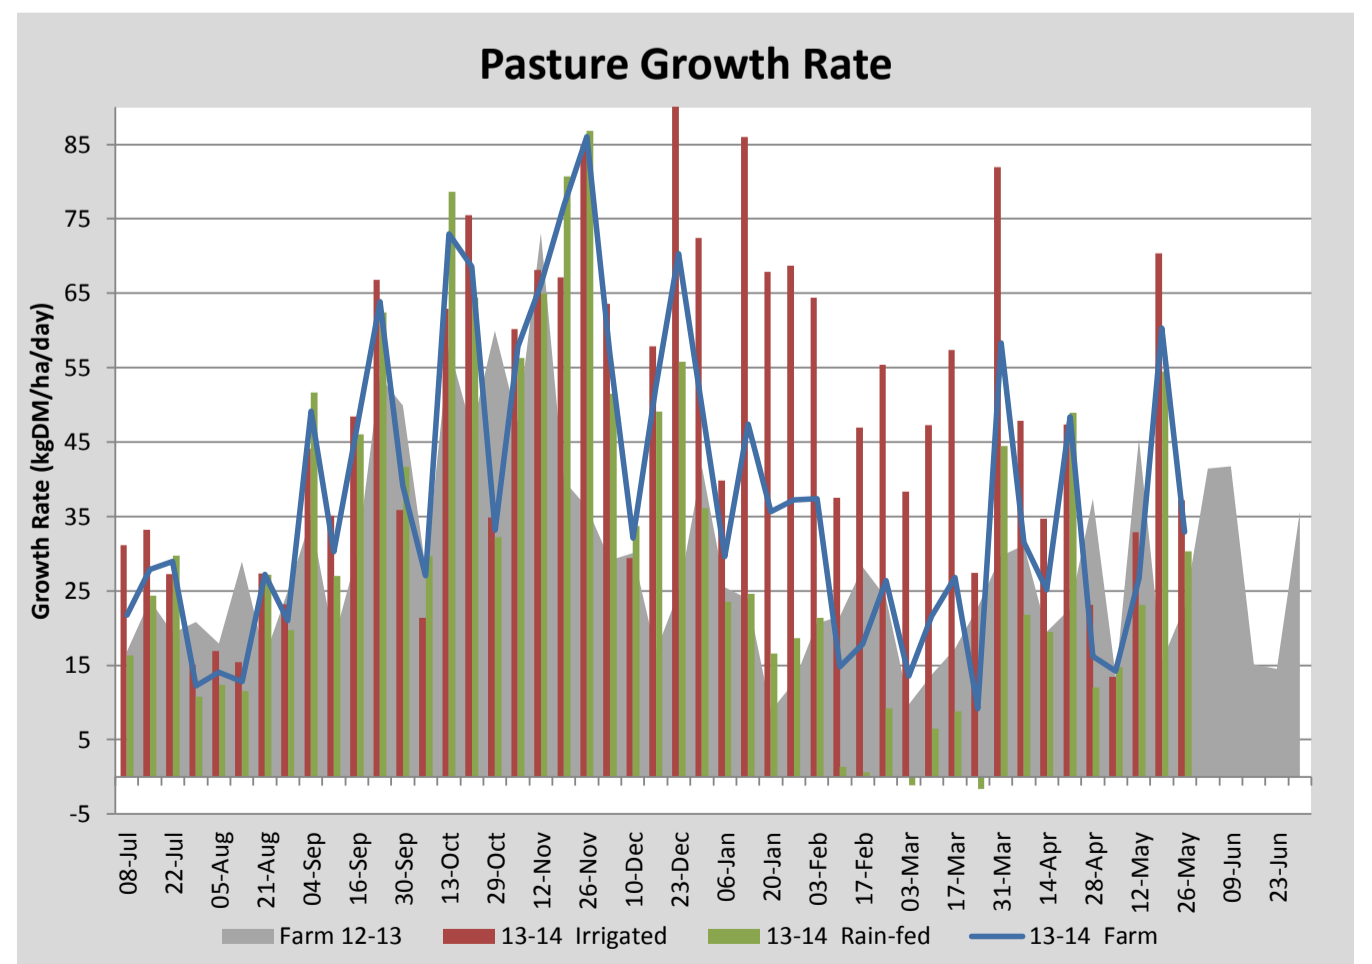

Key Summary Points

- 1 Average pasture cover on the milking platform built slightly this week to 2418kgDM/ha this week.
- 2 Cow body condition score was measured this week, averaging 4.7.
- 3 Key focus for the coming week is to dry off all remaining cows.

PASTURE INFORMATION	Farm			Irrigated			Rain-fed		
	Last Week	This Week	Variation	Last Week	This Week	Variation	Last Week	This Week	Variation
Grazed milking area (ha)	110.5	109.3	-1.2	41.0	41.0	0.0	69.5	68.3	1
Rotation Length (days)	65	64	-1	68	32	-37	63	171	107
Grazing allocation per day (ha)	1.7	1.7	0.0	0.6	1.3	0.7	1.1	0.4	-0.7
Average time since last grazed (days)	69	71	1	48	49	1	82	84	2
Leaf appearance rate (days per leaf)	16	16	0	16	16	0	16	16	0
Average Pasture Cover (kgDM/ha)	2380	2418	38	2492	2535	43	2314	2348	34
Pasture Growth Rate (kgDM/ha/day)	60	33	-27	70	37	-33	54	30	-24
Post Grazing Biomass (kgDM/ha)	1503	1489	-14						
Nitrogen applied YTD (kgN/ha)	154	154	0	3	0	-3	7	0	-7

*Please note all pasture calculations detailed above are based on the current Grazed Milking Area

MILK PRODUCTION	Last Week	This Week	Variation
Average No. cows in milk (vat)	260	260	0
Litres per cow	12.1	11.7	-0.4
% Fat	5.18	4.99	-0.19
% Protein	3.65	3.72	0.07
MS/cow/day	1.07	1.02	-0.06
MS/ha/day	2.47	2.34	-0.13
BMCC	170	159	-11
Average Liveweight (kg)	532	532	0
	Budget	To Date	Variation
Total Milk Production (kgMS)	128,074	118,785	93%
MS/ha YTD	1144	1114	-30