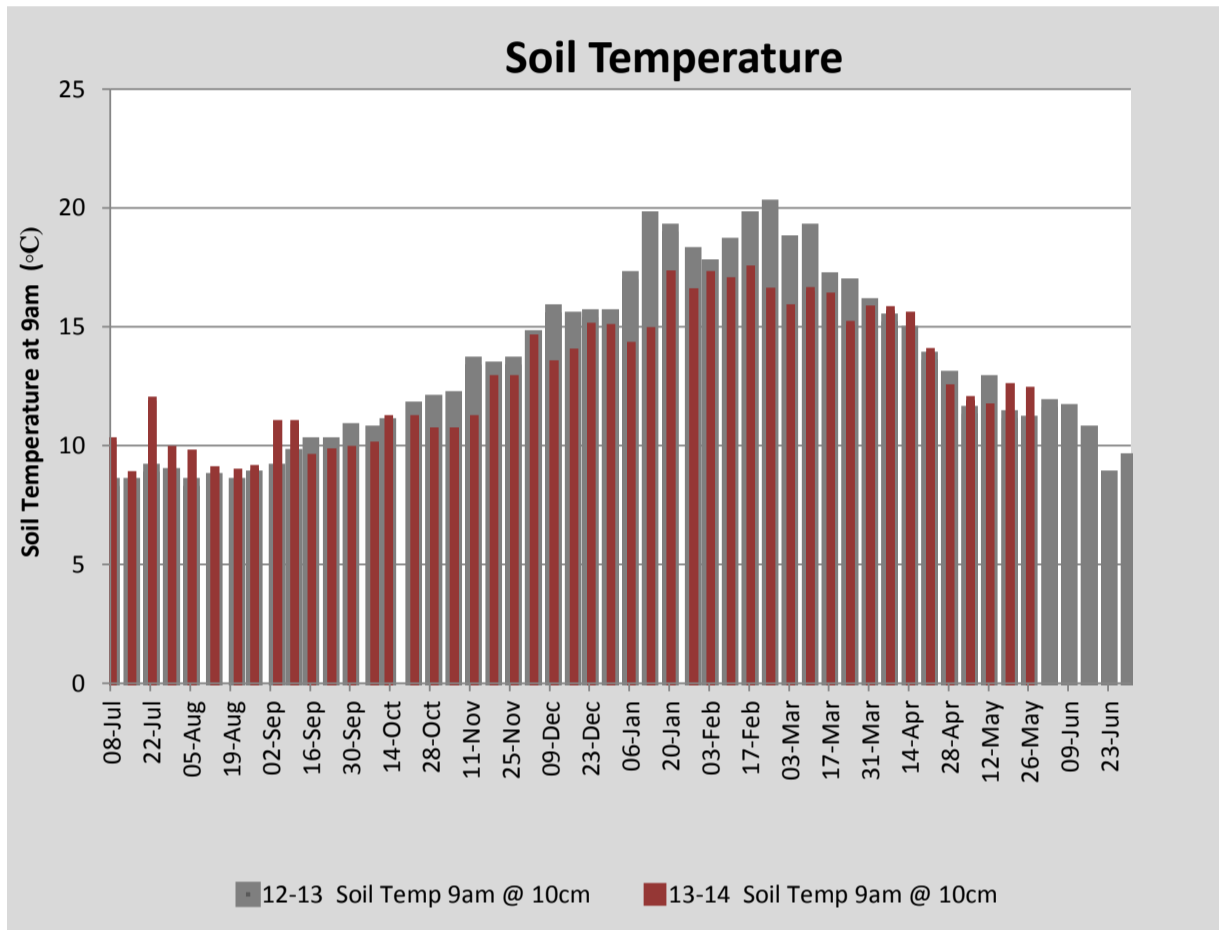

Analysis			
Expected growth rate next 7 days (kgDM/ha/day)	25	Target Leaf Grazing Stage	3.0
Total Demand from Pasture (kgDM/ha/day)	23	Predicted APC 7 days time	2435
APC balance (kgDM/ha/day)	2	Predicted APC Change	17.4

Discussion

Average pasture cover (APC) on the milking platform built slightly this week to 2418kgDM/ha. APC on the run off also built this week to 2220kgDM/ha, giving a whole farm APC of 2350kgDM/ha. With a large portion of the run off tied up with trial work and dormant lucerne crop, will try to continue to build cover now while growth rates are still reasonable and carry this cover into winter to compensate for the reduced available grazing area. We are looking to dry off on the 31 May. Cows have been condition scored this week and have an average BCS of 4.7. We will draft off cows below BCS 4 and provide them with ad lib pasture over the dry period to try to build BCS of these cows to 5 prior to calving. Rough laneways have been re-surfaced with a stone crusher this week and we are seeing a significant improvement in walking speed on these lanes.