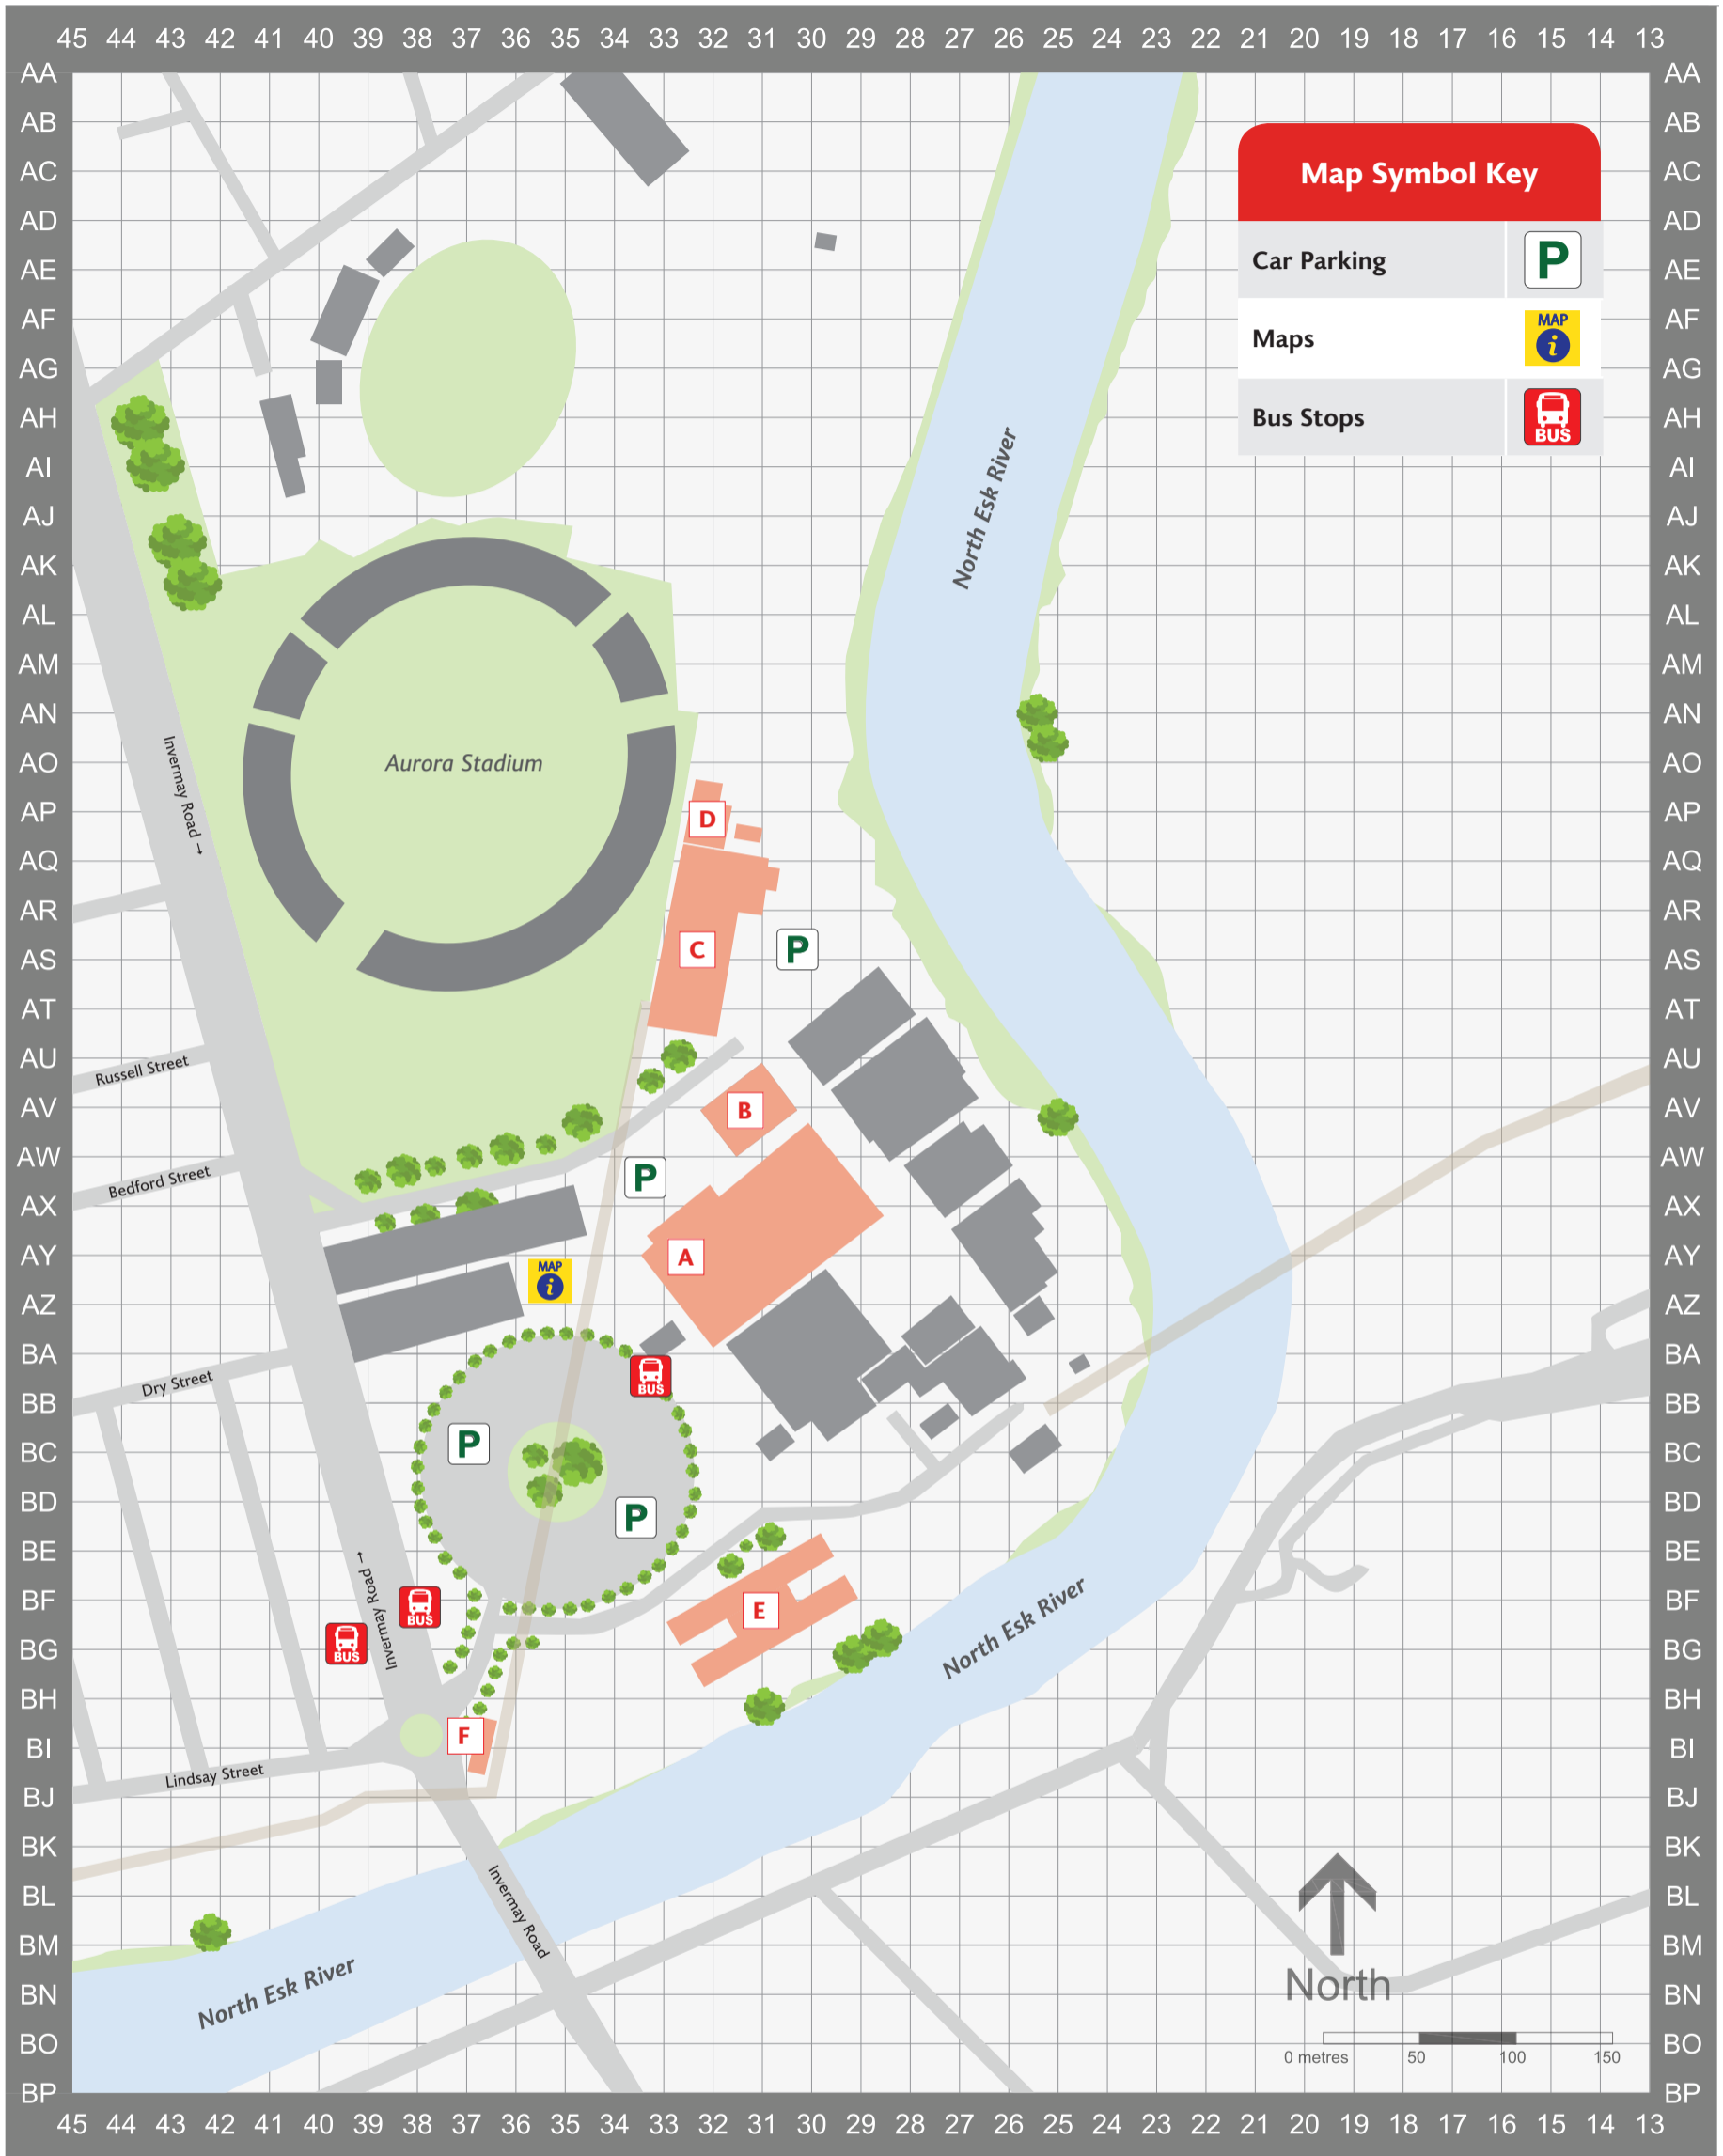

Inveresk Campus

	Grid Ref.	Building Ref.
Stone Building	AX31	A
Theatre Annexe	AV31	B
Architecture	AS32	C
Fine Furniture	AP32	D
School of Visual & Performing Arts	AX31	A
Visual Arts	AX31	A
Performing Arts	AV31	B
School of Architecture & Design	AS32	C
Architecture	AS32	C
Interior Design	AS32	C
Landscape Architecture	AS32	C
Furniture Design	AP32	D
Inveresk Apartments	BG31	E
Station 'Railway' Cottage	BI37	F

Maps for other University of Tasmania campuses are available at: utas.edu.au/campuses/campus-maps

UNIVERSITY of TASMANIA