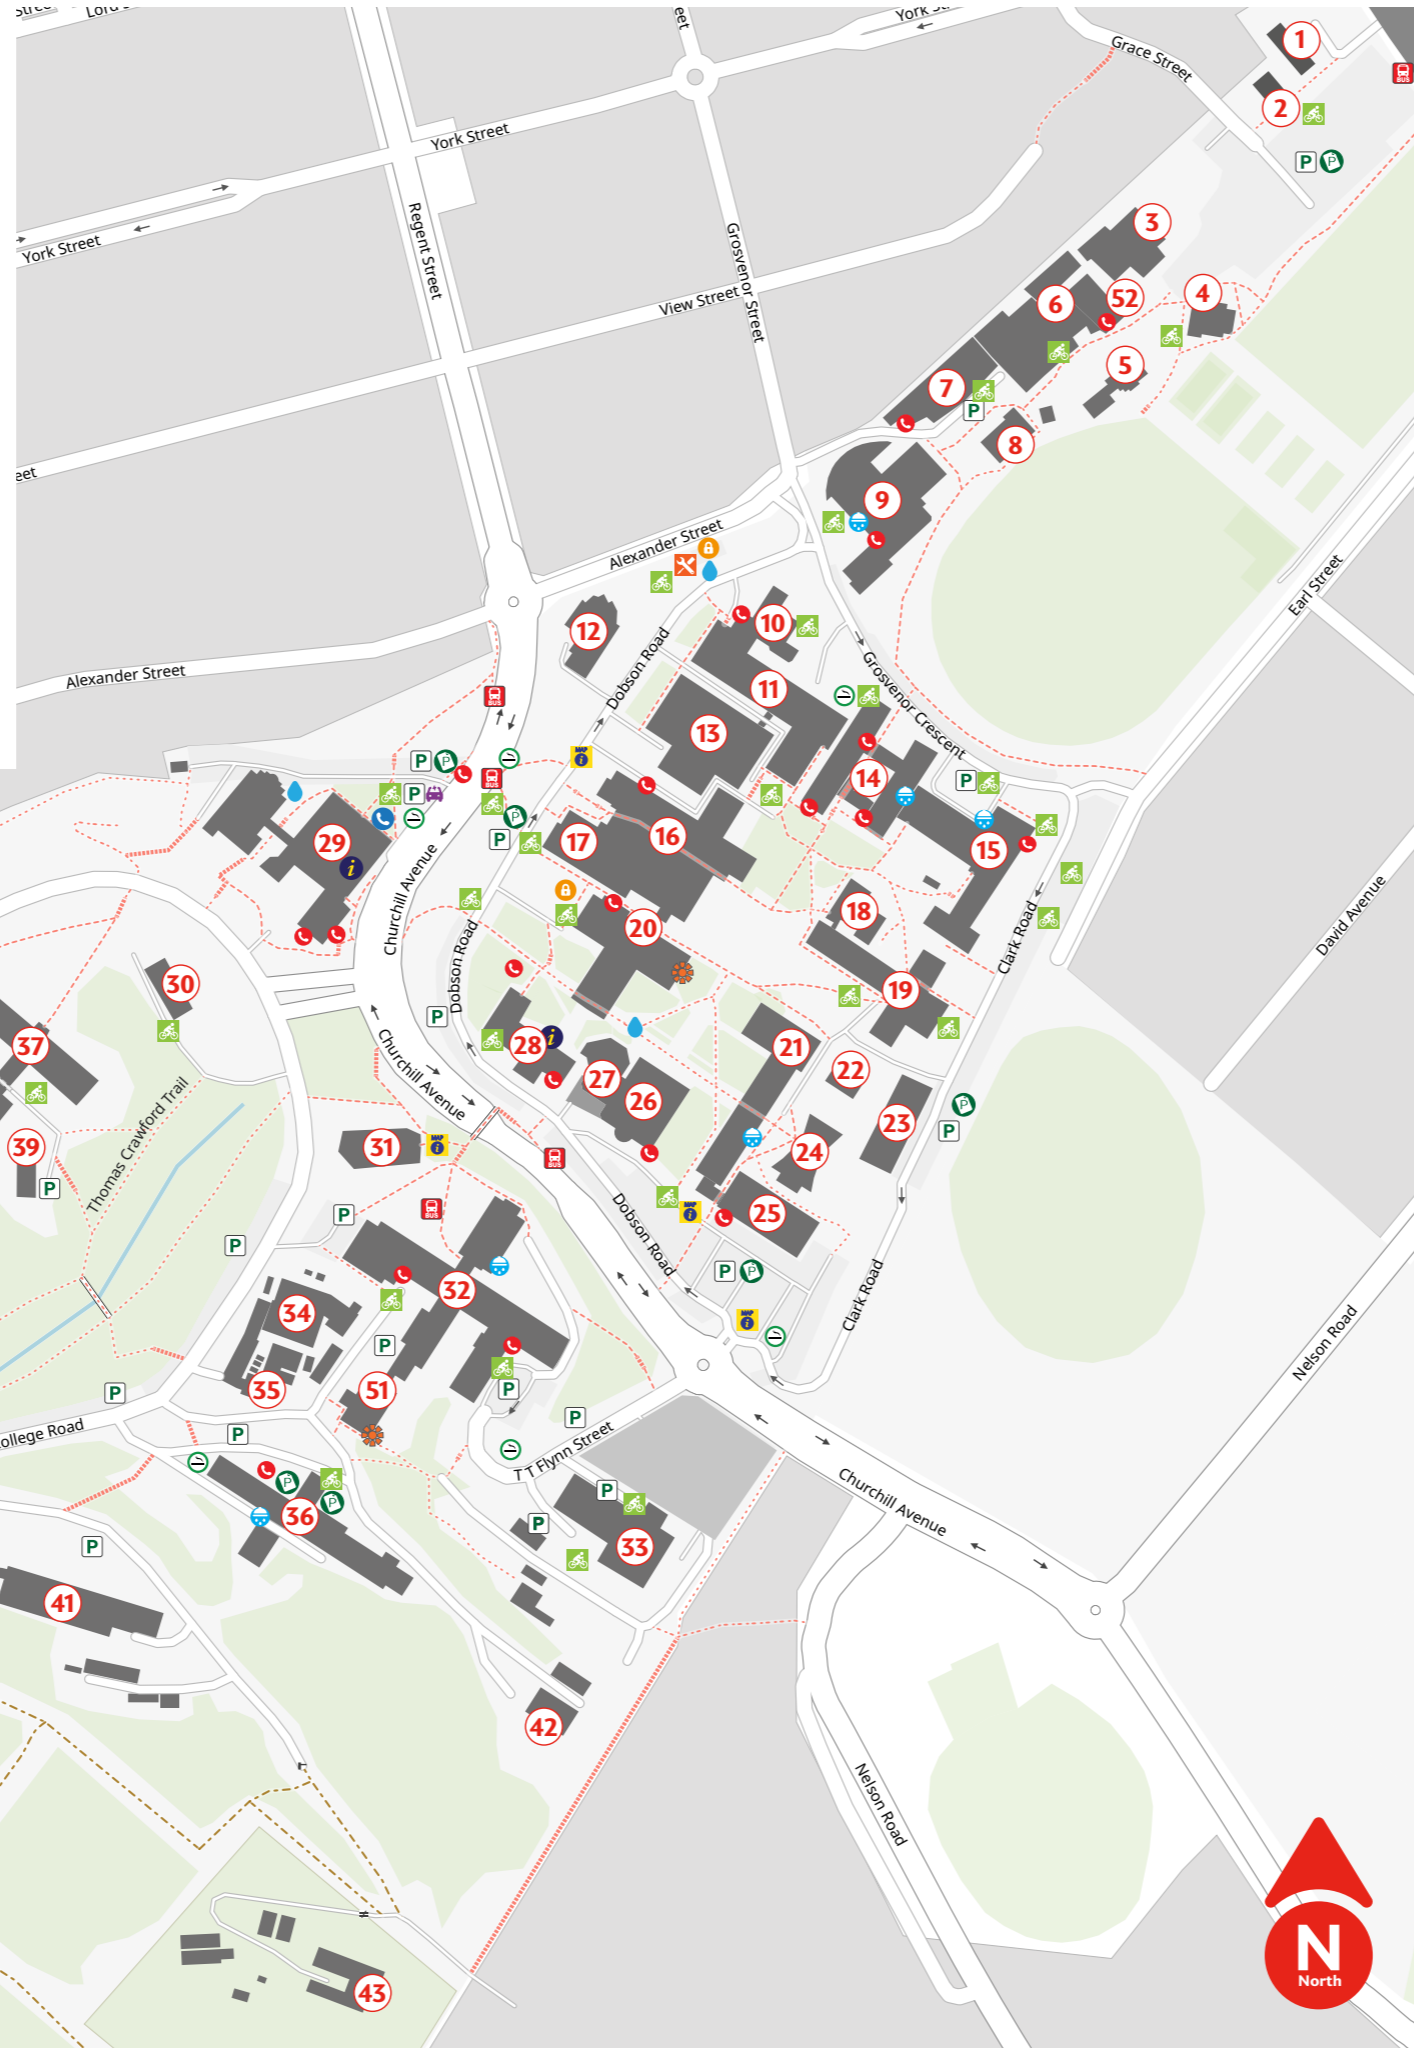

Sandy Bay Campus Guide

Map		Designated Smoking Area	
Learning Hub		Bike Rack	
Car Parking		Electric Bike Charging Station	
Parking Voucher Machine		Bike Hub	
Information		Bike Repair Station	
Bus Stop		Electric Car Charging Station	
Emergency Phone		Shower	
Public Phone		Water Refill Station	