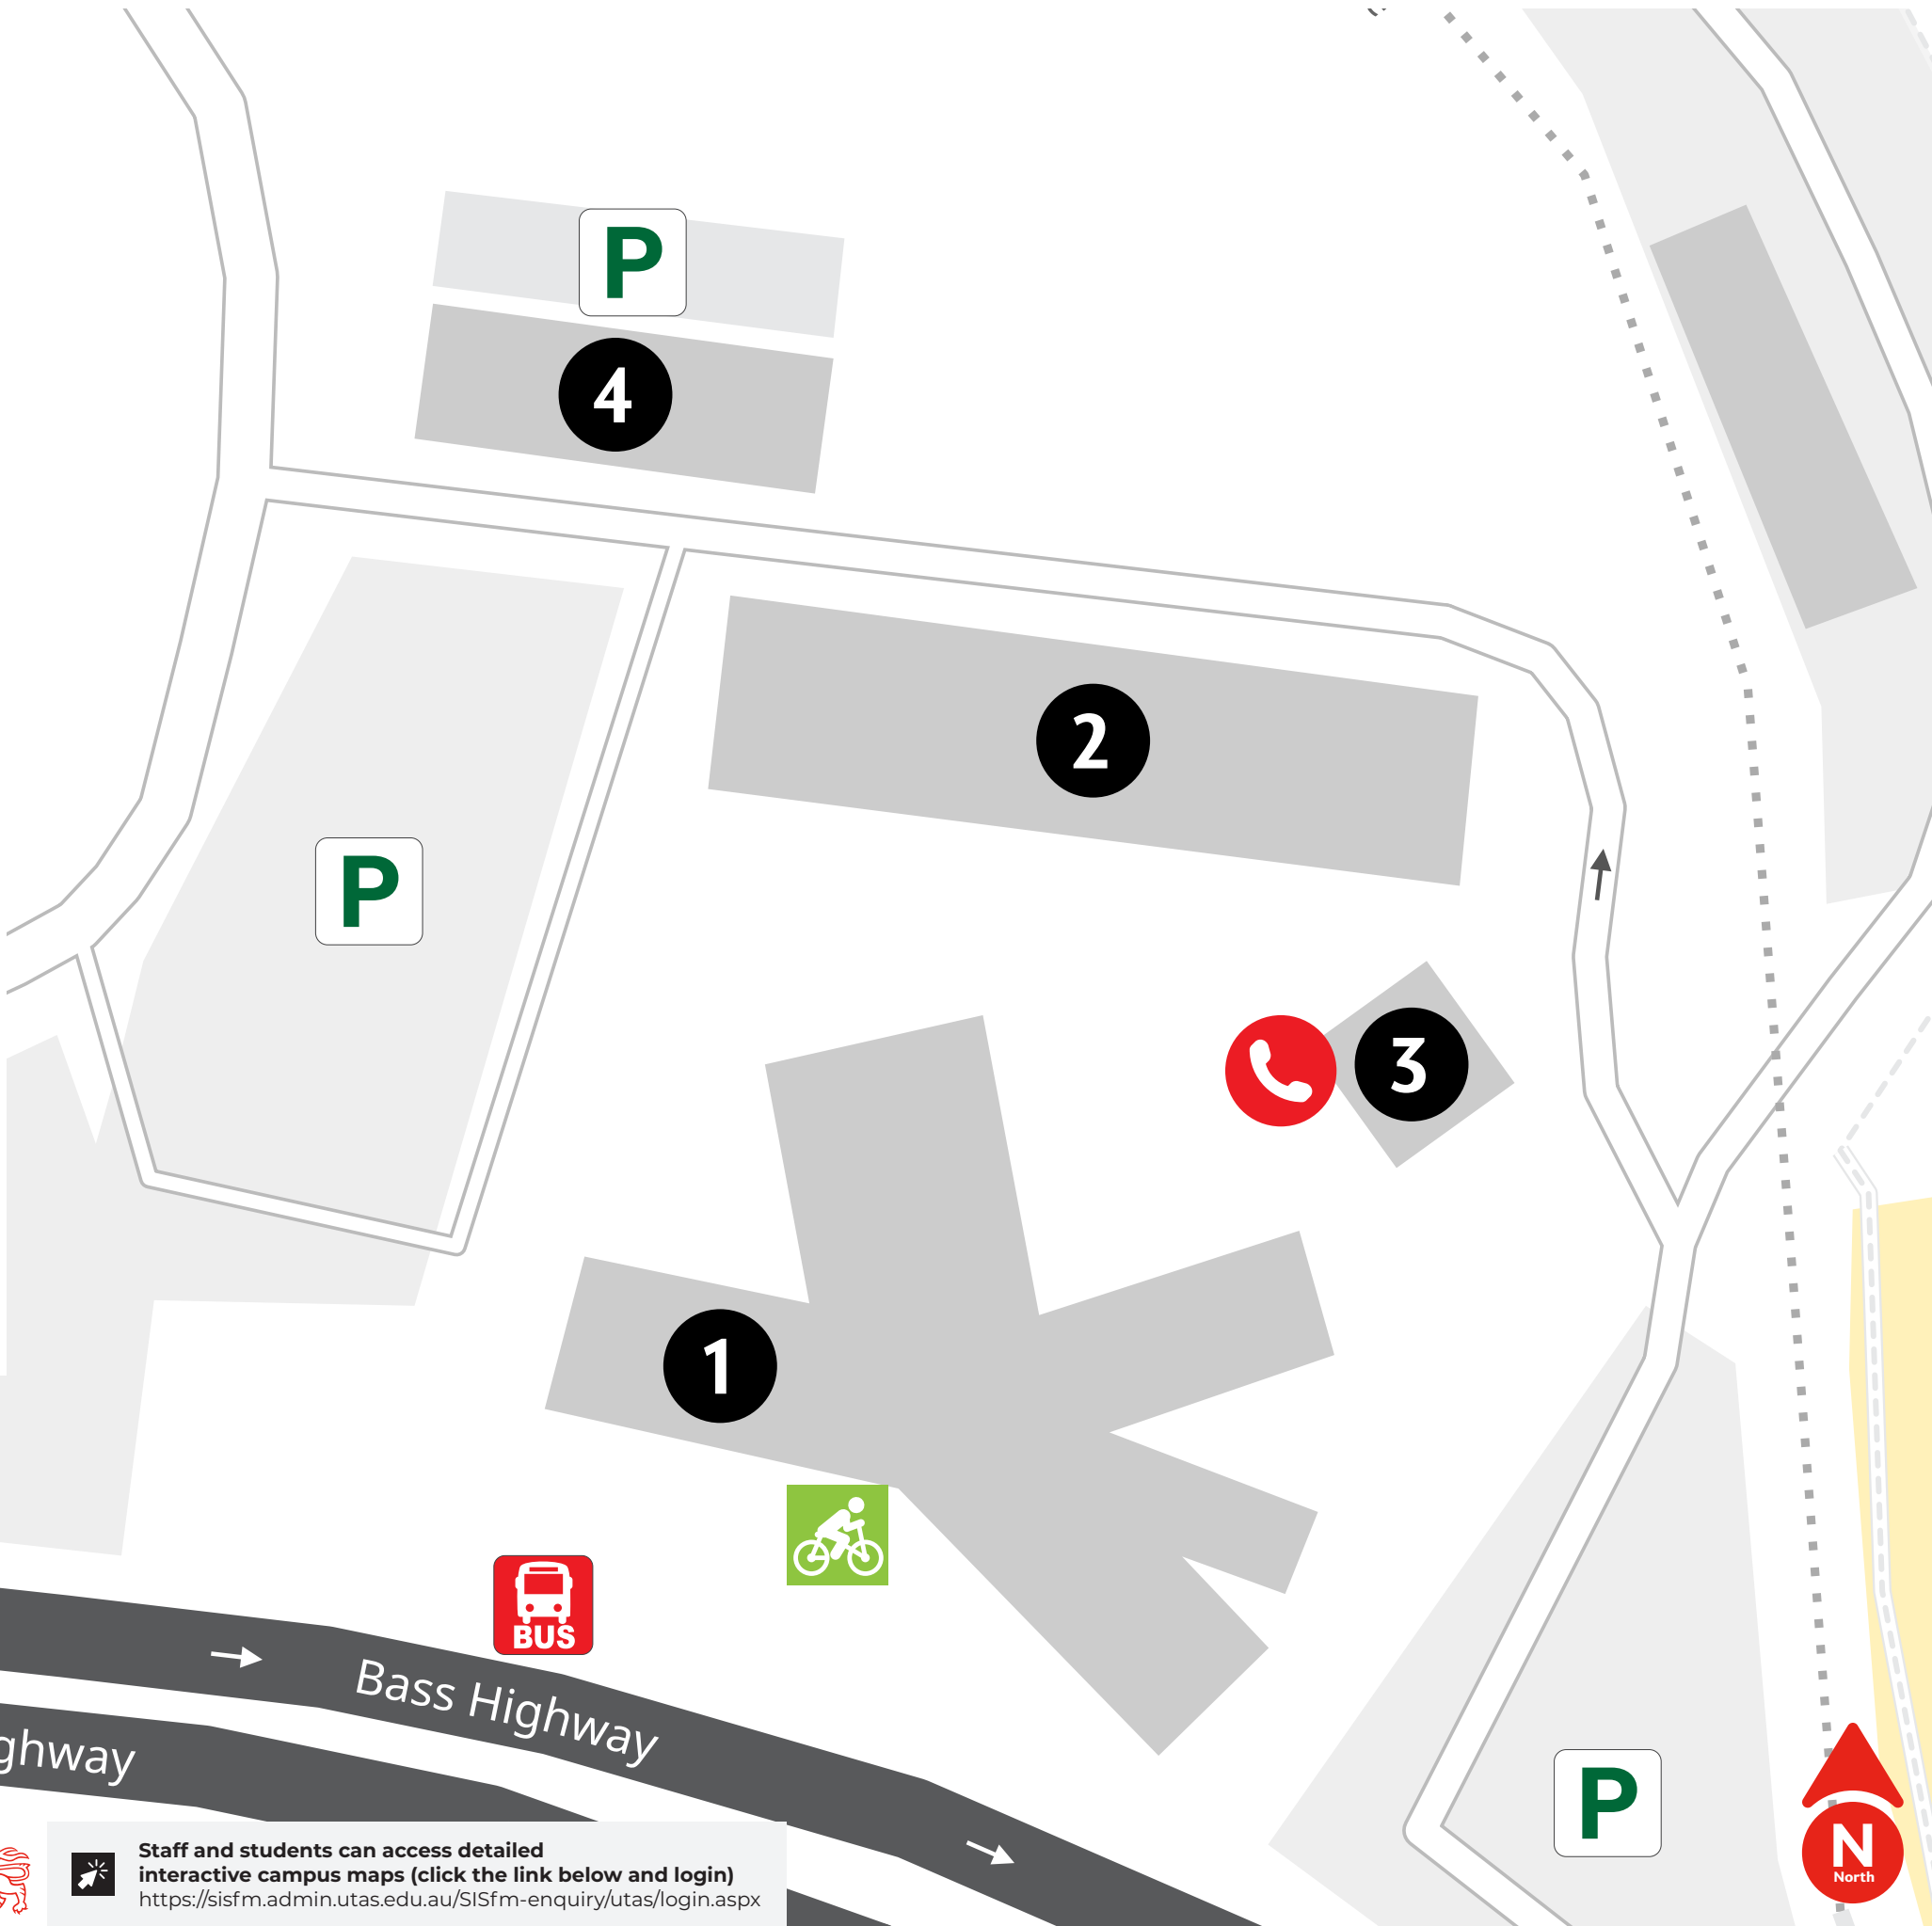

# West Park Campus Guide

Map	
Learning Hub	
Car Parking	
Parking Voucher Machine	
Information	
Bus Stop	
Emergency Phone	
Public Phone	
Bike Rack	
Electric Bike Charging Station	
Bike Hub	
Bike Repair Station	
Electric Car Charging Station	
Shower	
Water Refill Station	

Domestic Arts Building	4
Makers Workshop	1
Laundry	3
West Park Apartments	2
Rural Clinical School (Burnie)	5
Rural Clinical School (Latrobe)	6

## Rural Clinical School (Burnie)

Rural Clinical School (Burnie), Hospitals' campus, Brickport Road, Burnie, Tasmania

## Rural Clinical School (Latrobe)

Rural Clinical School (Mersey), Corridor 2C, Mersey Community Hospital, Bass Hwy, Latrobe, Tasmania