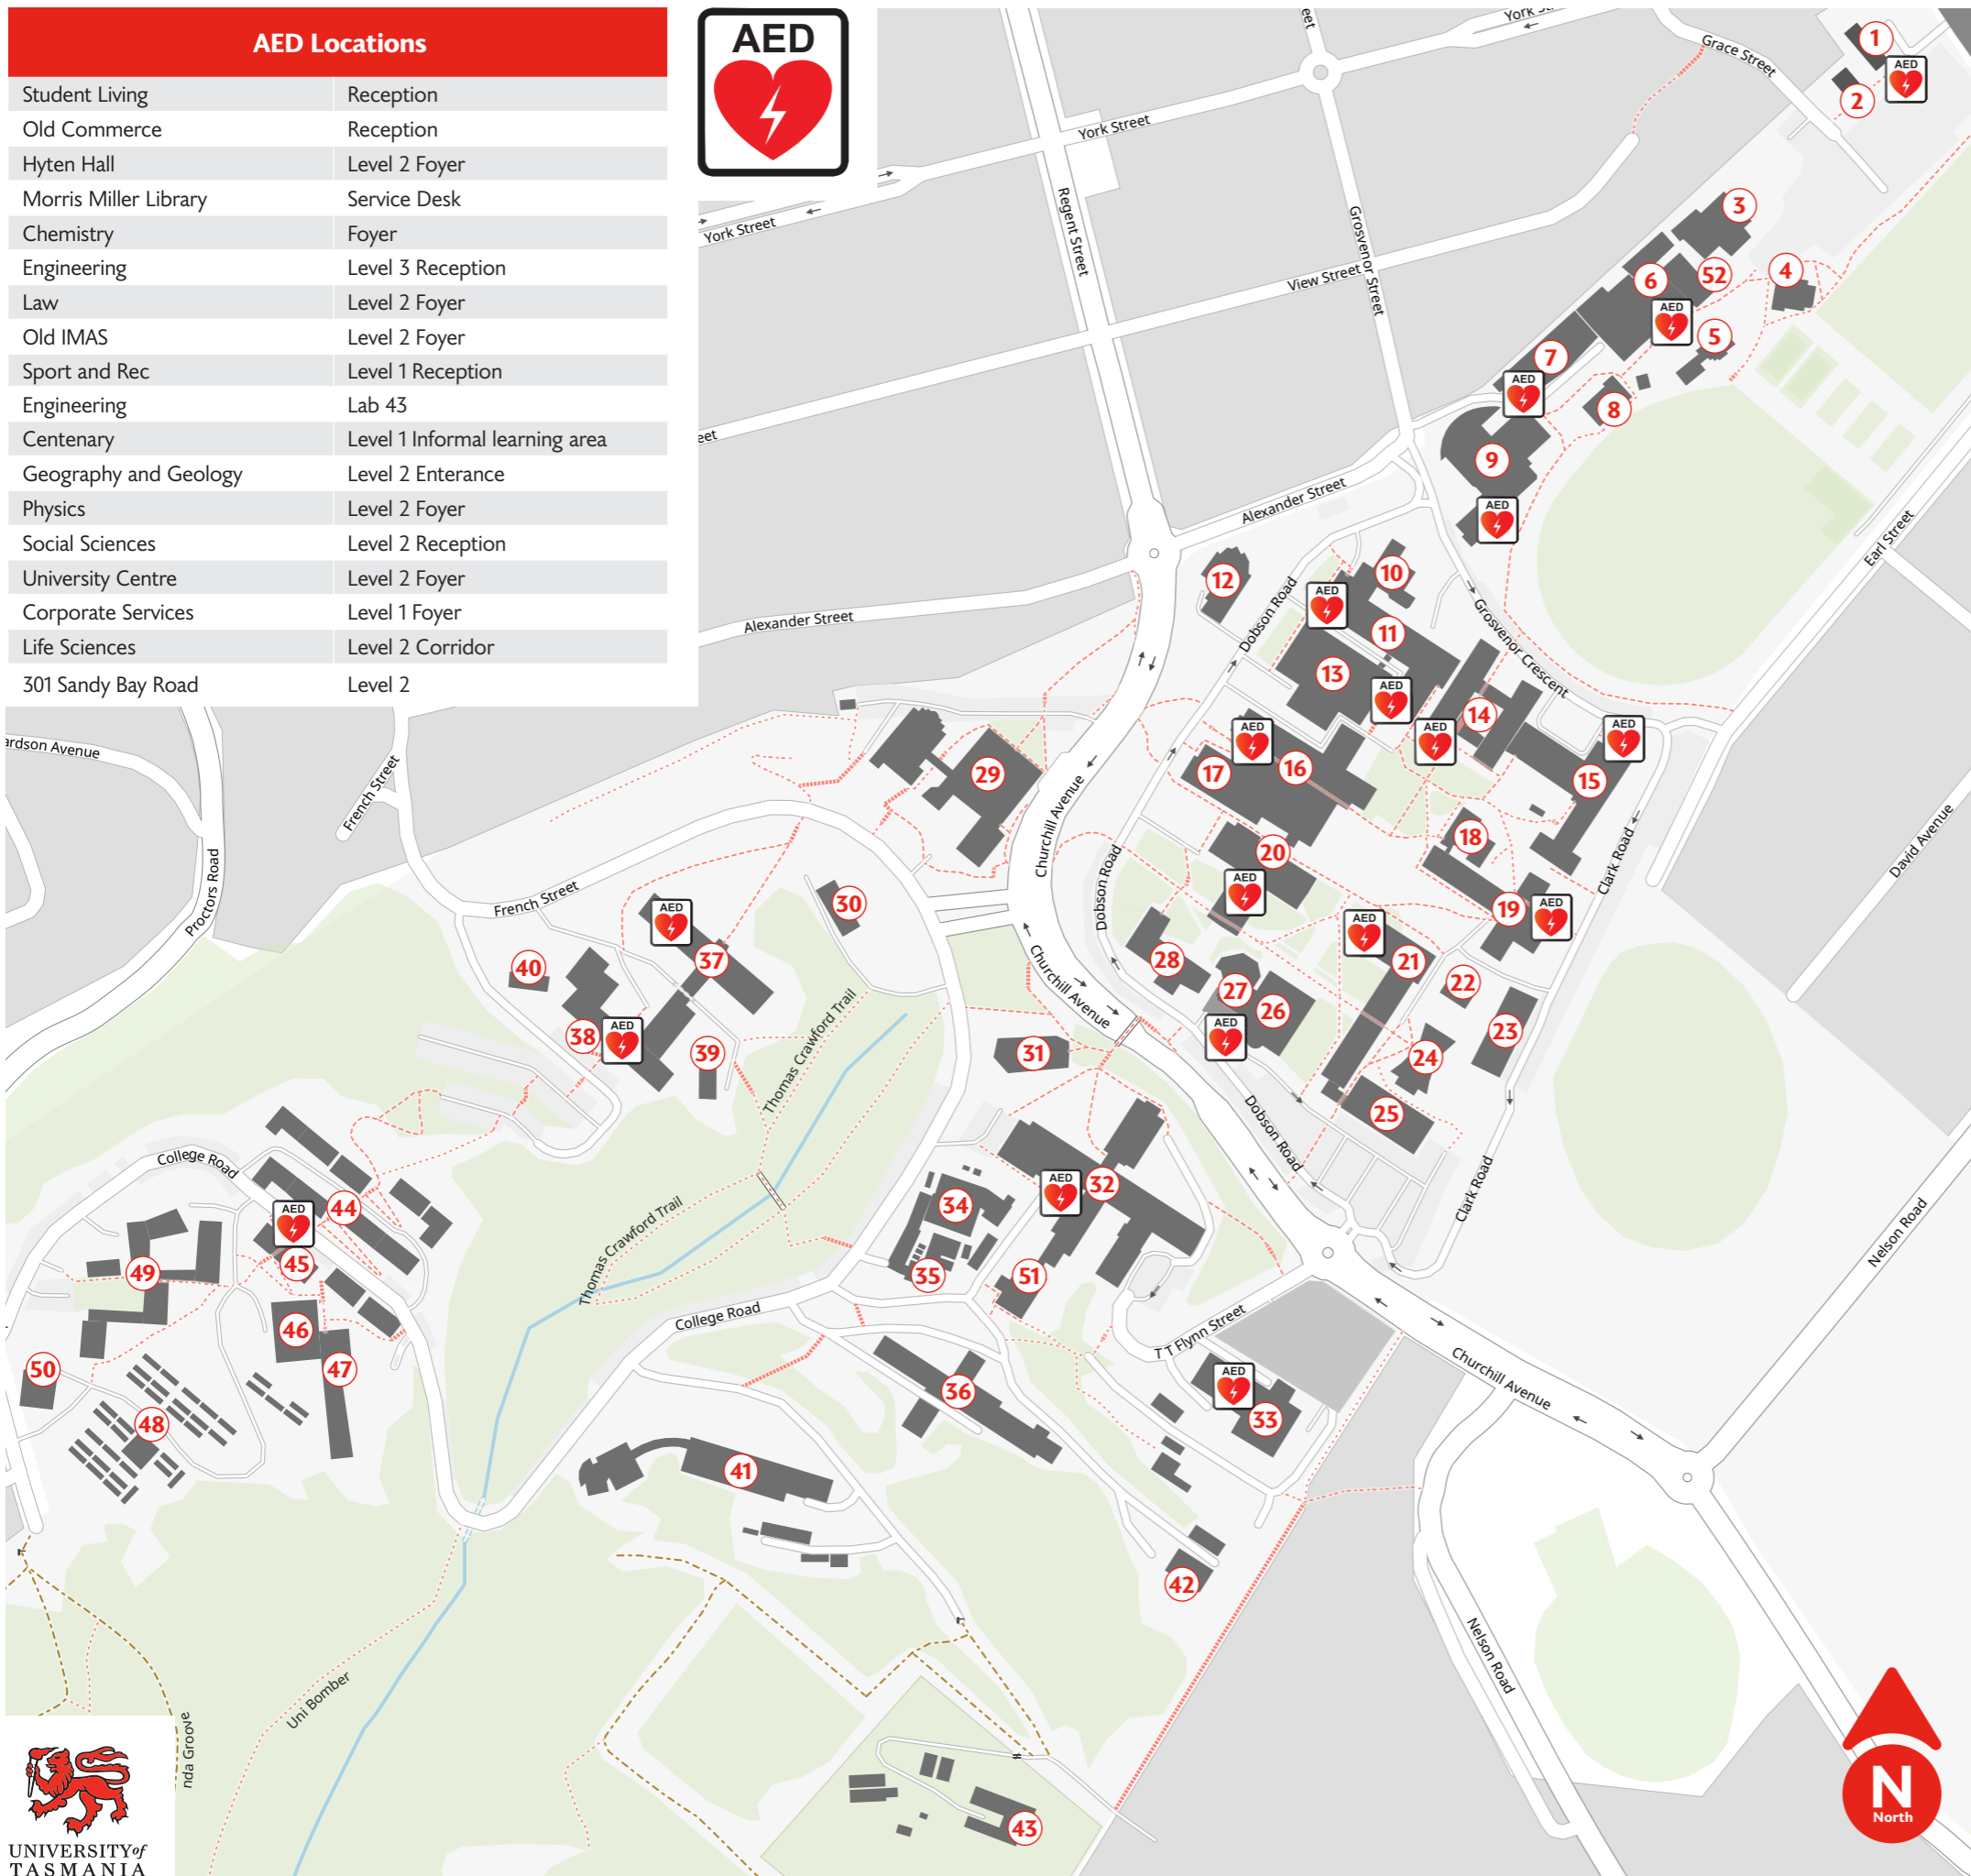

Sandy Bay Campus AED Guide

AED Locations

Student Living	Reception
Old Commerce	Reception
Hyten Hall	Level 2 Foyer
Morris Miller Library	Service Desk
Chemistry	Foyer
Engineering	Level 3 Reception
Law	Level 2 Foyer
Old IMAS	Level 2 Foyer
Sport and Rec	Level 1 Reception
Engineering	Lab 43
Centenary	Level 1 Informal learning area
Geography and Geology	Level 2 Entrance
Physics	Level 2 Foyer
Social Sciences	Level 2 Reception
University Centre	Level 2 Foyer
Corporate Services	Level 1 Foyer
Life Sciences	Level 2 Corridor
301 Sandy Bay Road	Level 2