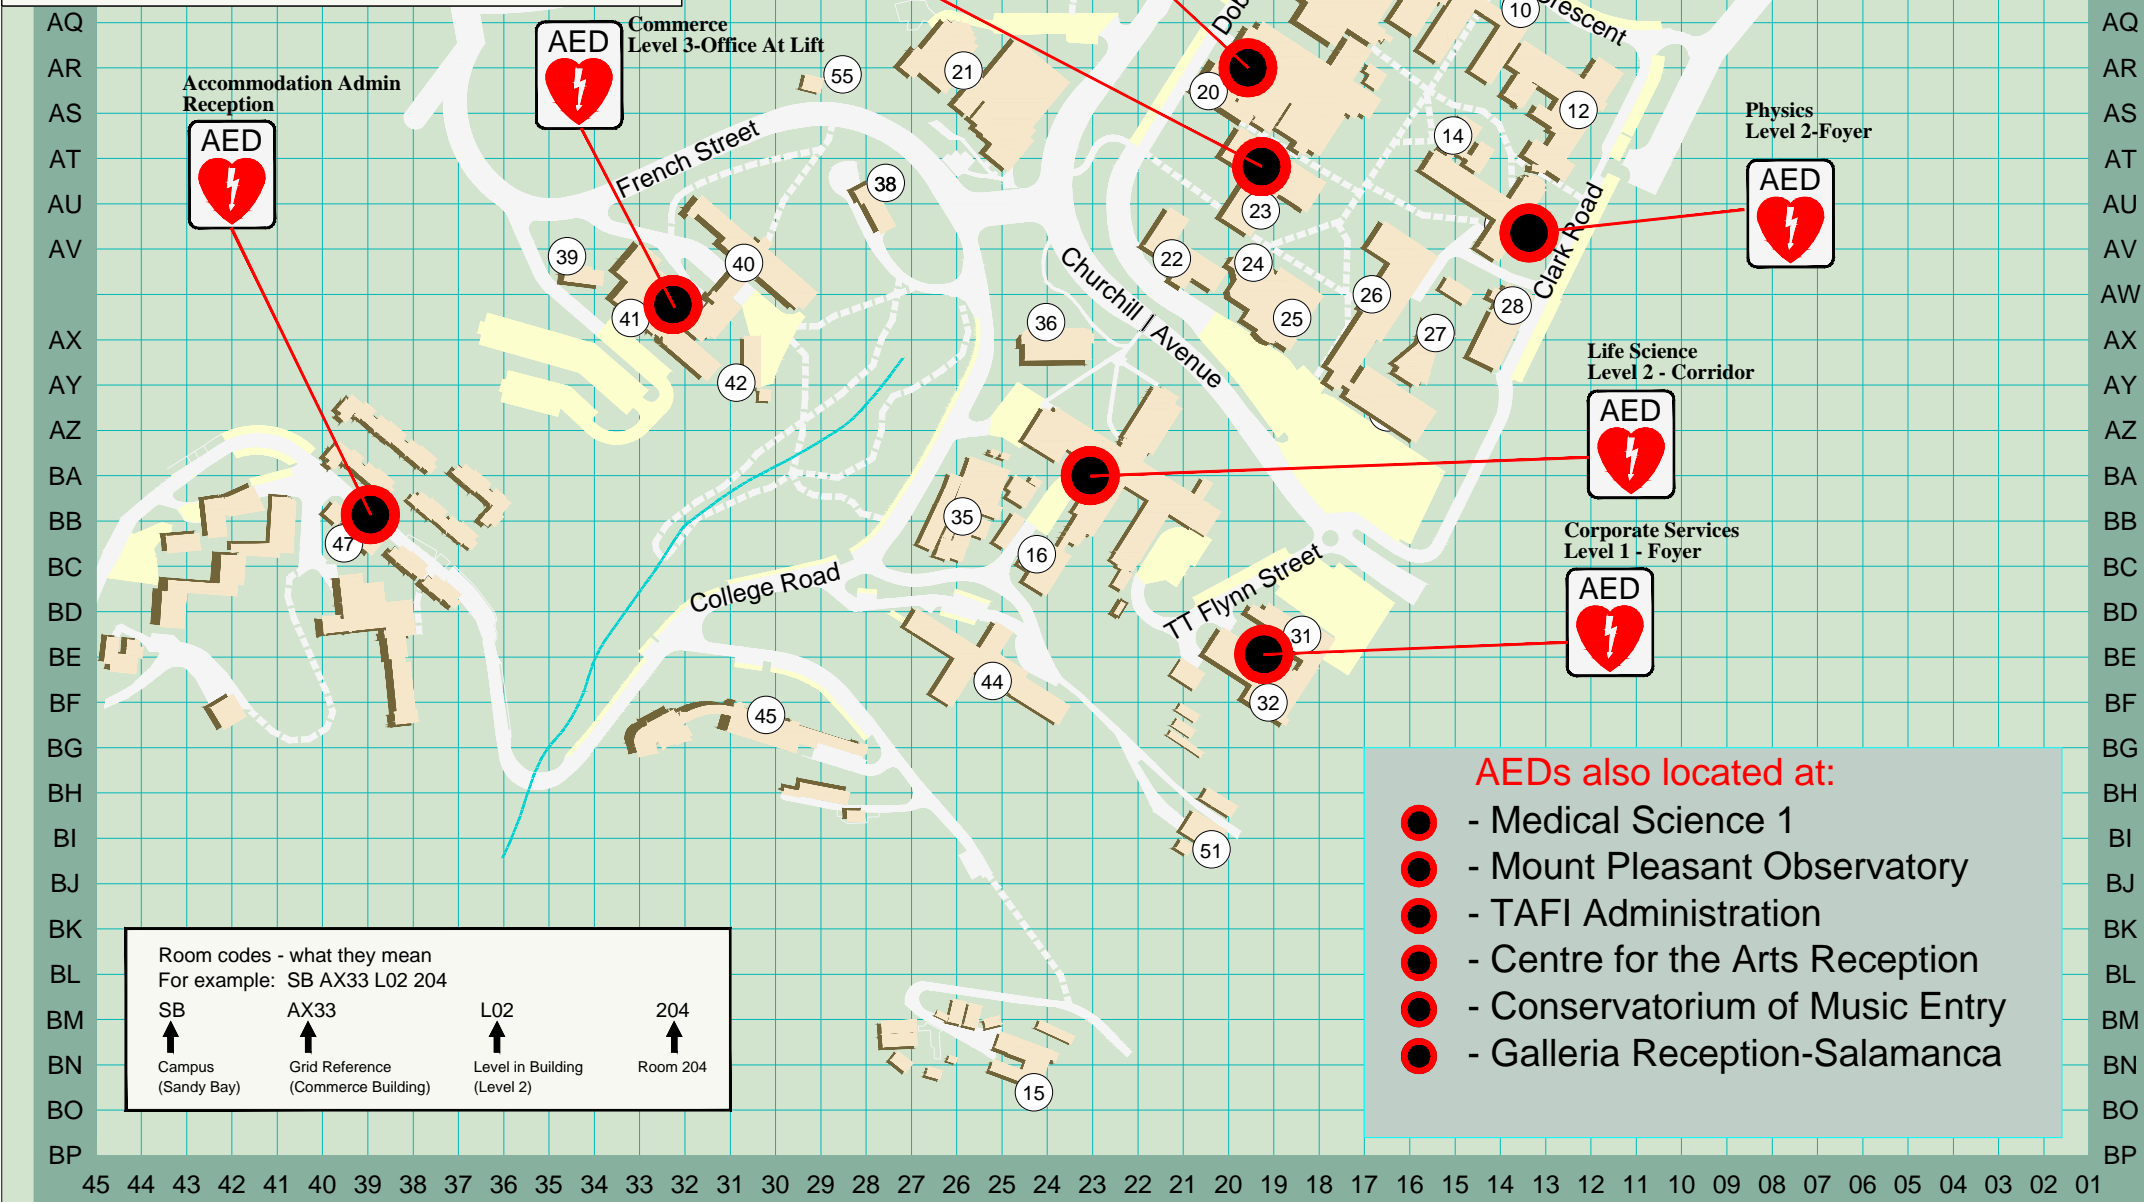

Room codes - what they mean  
 For example: SB AX33 L02 204

Campus (Sandy Bay)  
 Grid Reference (Commerce Building)  
 Level in Building (Level 2)  
 Room 204

- AEDs also located at:**
- Medical Science 1
  - Mount Pleasant Observatory
  - TAFI Administration
  - Centre for the Arts Reception
  - Conservatorium of Music Entry
  - Galleria Reception-Salamanca